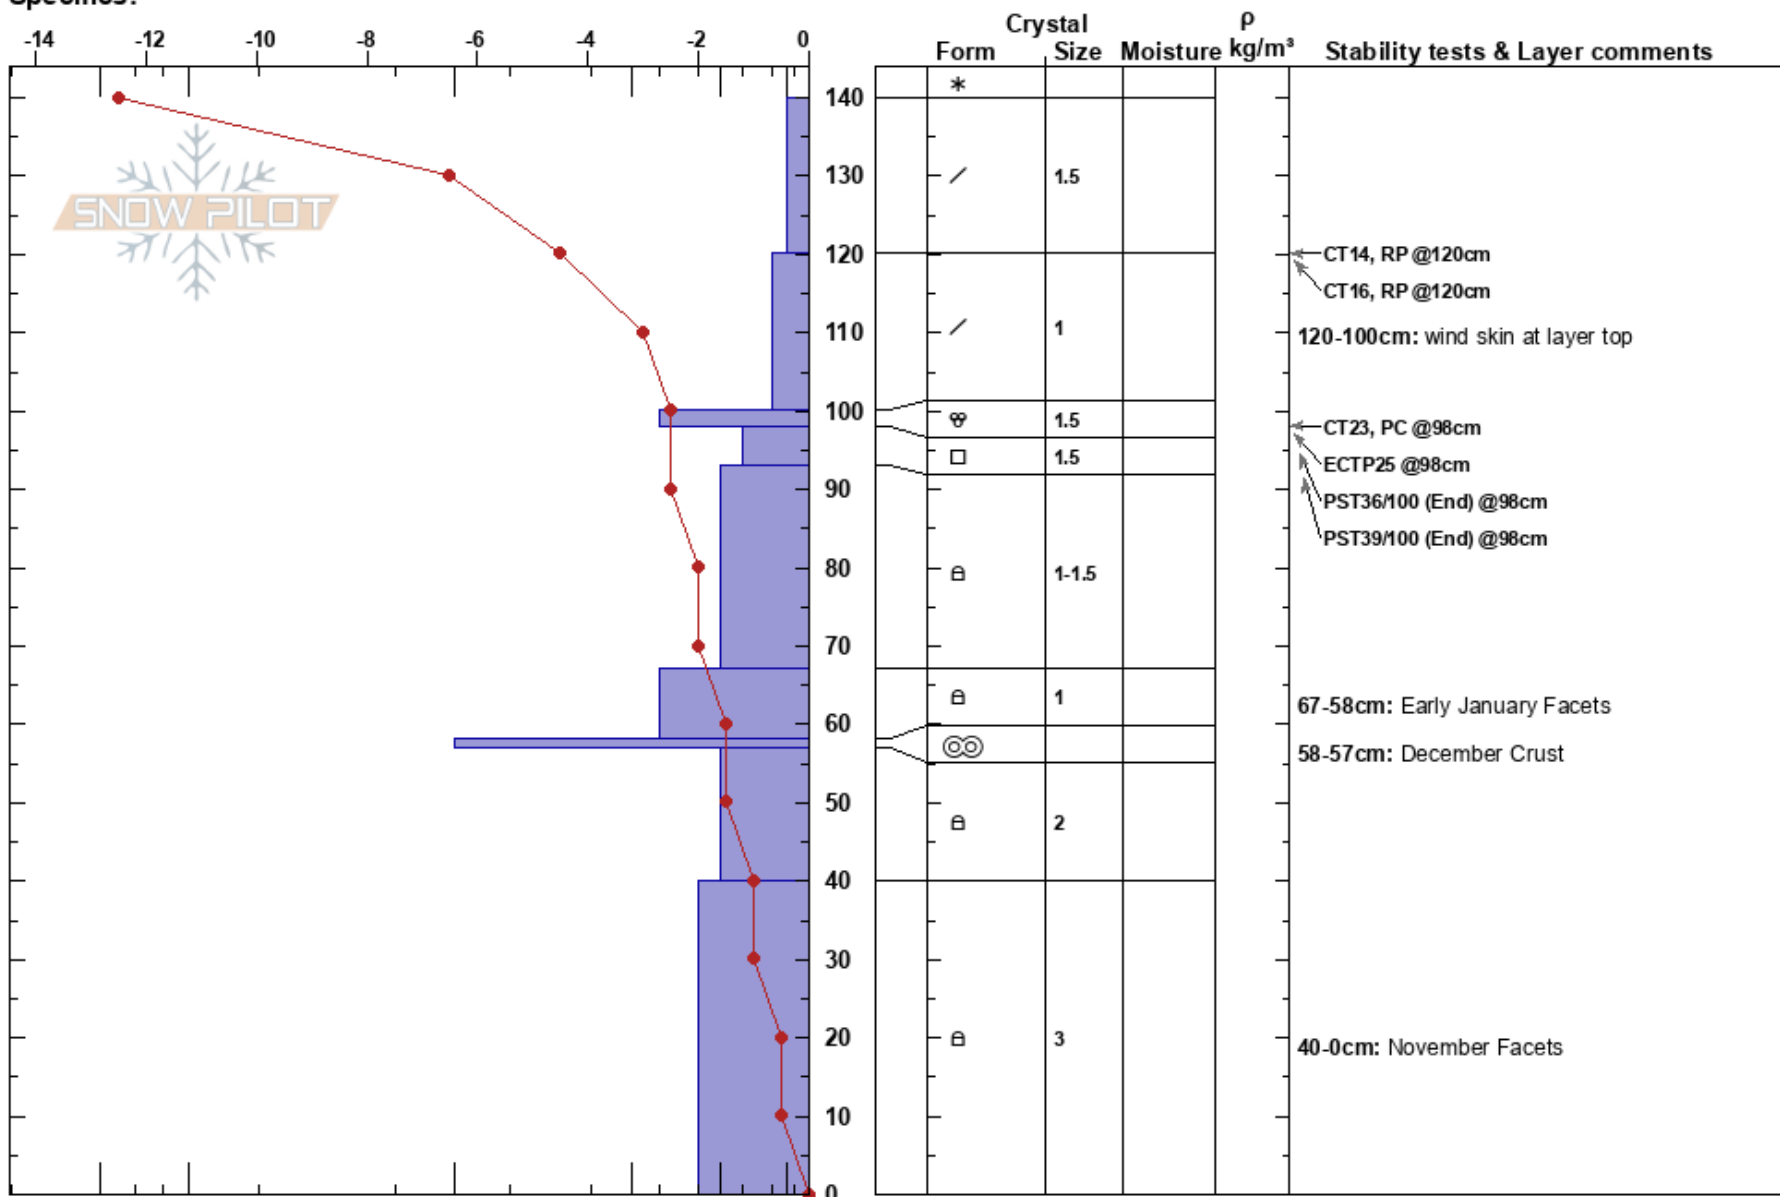

Ugly Stepsister
 Northern Wasatch
 UT
Elevation: 8561 ft
Aspect: 28°
Specifics:

Keenan Grady
 01/25/2021 - 12:35pm
Co-ord: 41.18281N, -111.86199W
Slope Angle: 32°
Wind Loading: previous

Stability:
Air Temperature: -9.5°C
Sky Cover: CLR
Precipitation: NO
Wind: W Light Breeze

HS: 140
Layer Notes:
 120-100cm: wind skin at layer top
 100-98cm: decomposing wind/ sun crust
 98-93cm: Problematic layer
 67-58cm: Early January Facets
 58-57cm: December Crust
 [More Layer Comments below]

Notes: Pit dug after 2 day storm yielding 13" snow with 1.07"H2O.. Additional Layer Comments: 0-40cm: November Facets;