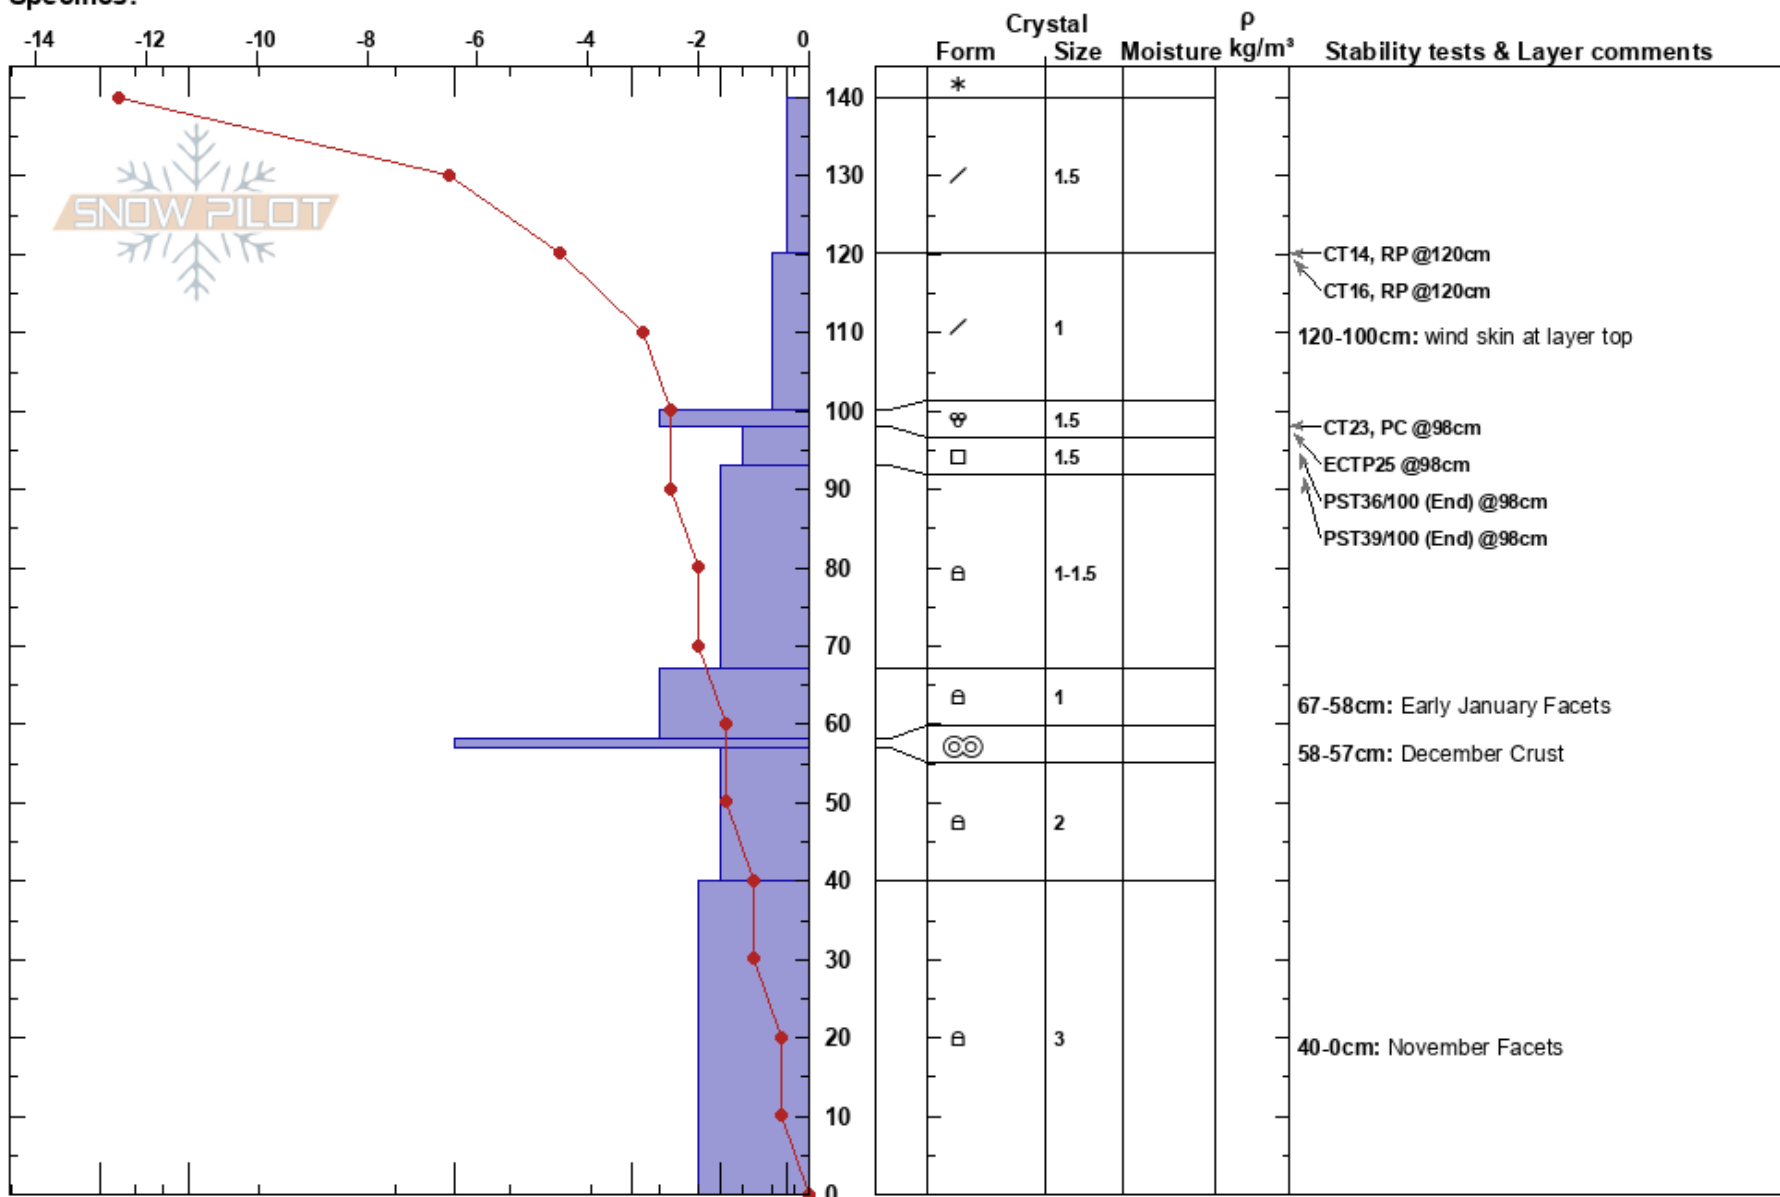

Ugly Stepsister
 Northern Wasatch
 UT
 Elevation: 8561 ft
 Aspect: 28°
 Specifics:

Keenan Grady
 01/25/2021 - 12:35pm
 Co-ord: 41.18281N, -111.86199W
 Slope Angle: 32°
 Wind Loading: previous

Stability:
 Air Temperature: -9.5°C
 Sky Cover: CLR
 Precipitation: NO
 Wind: W Light Breeze

HS:140
 Layer Notes:
 120-100cm: wind skin at layer top
 100-98cm: decomposing wind/ sun crust
 98-93cm: Problematic layer
 67-58cm: Early January Facets
 58-57cm: December Crust
 [More Layer Comments below]

Notes: Pit dug after 2 day storm yielding 13" snow with 1.07"H2O.. Additional Layer Comments: 0-40cm: November Facets;