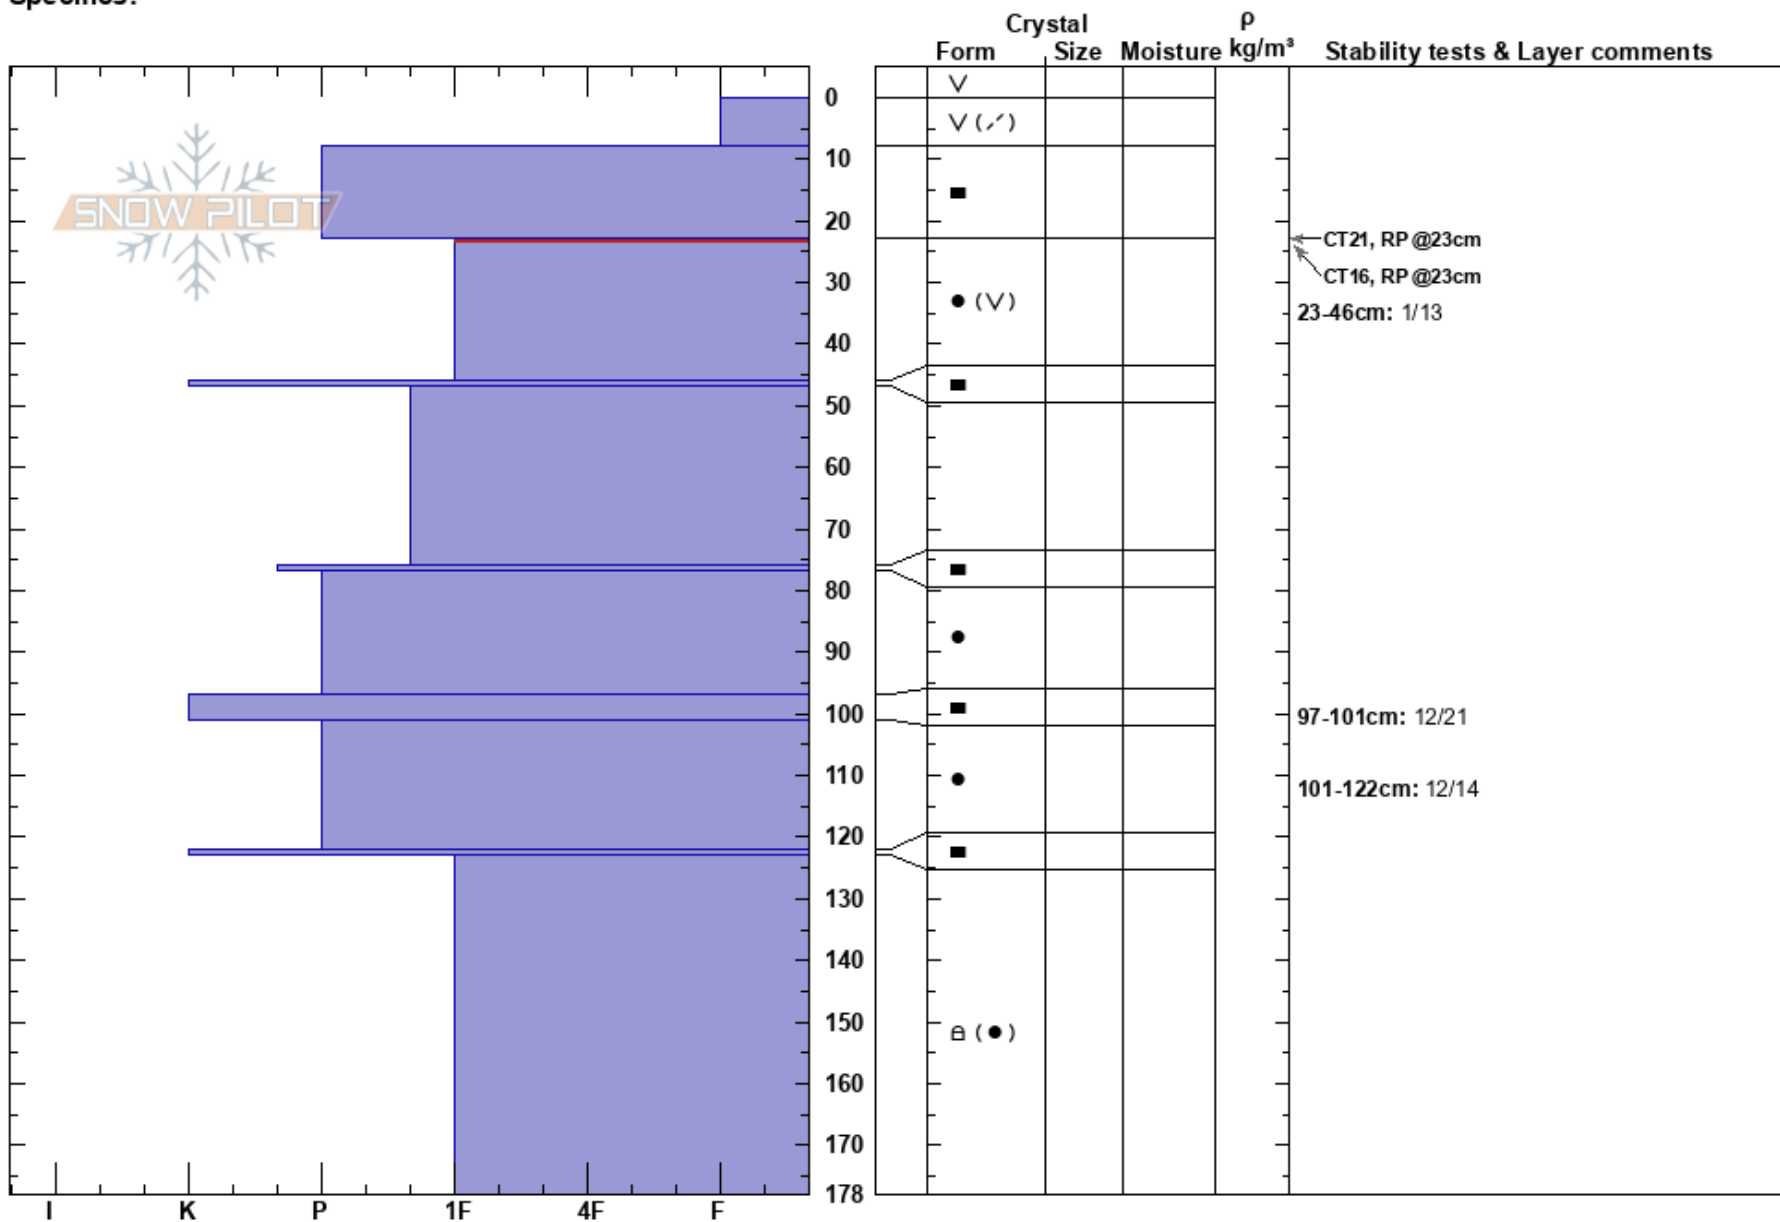

SE Bowl Lava Ridge Sam Thackeray  
 Salmon River Mountains 01/25/2021 - 1:00pm  
 ID  
 Elevation: 7562 ft  
 Aspect: NE  
 Specifics:

Co-ord:  
 Slope Angle:  
 Wind Loading:

Stability:  
 Air Temperature: -6°C  
 Sky Cover: SCT  
 Precipitation: NO  
 Wind:

HS:178  
 23-46cm: 1/13  
 23-46cm: Problematic layer  
 97-101cm: 12/21  
 101-122cm: 12/14

Notes: