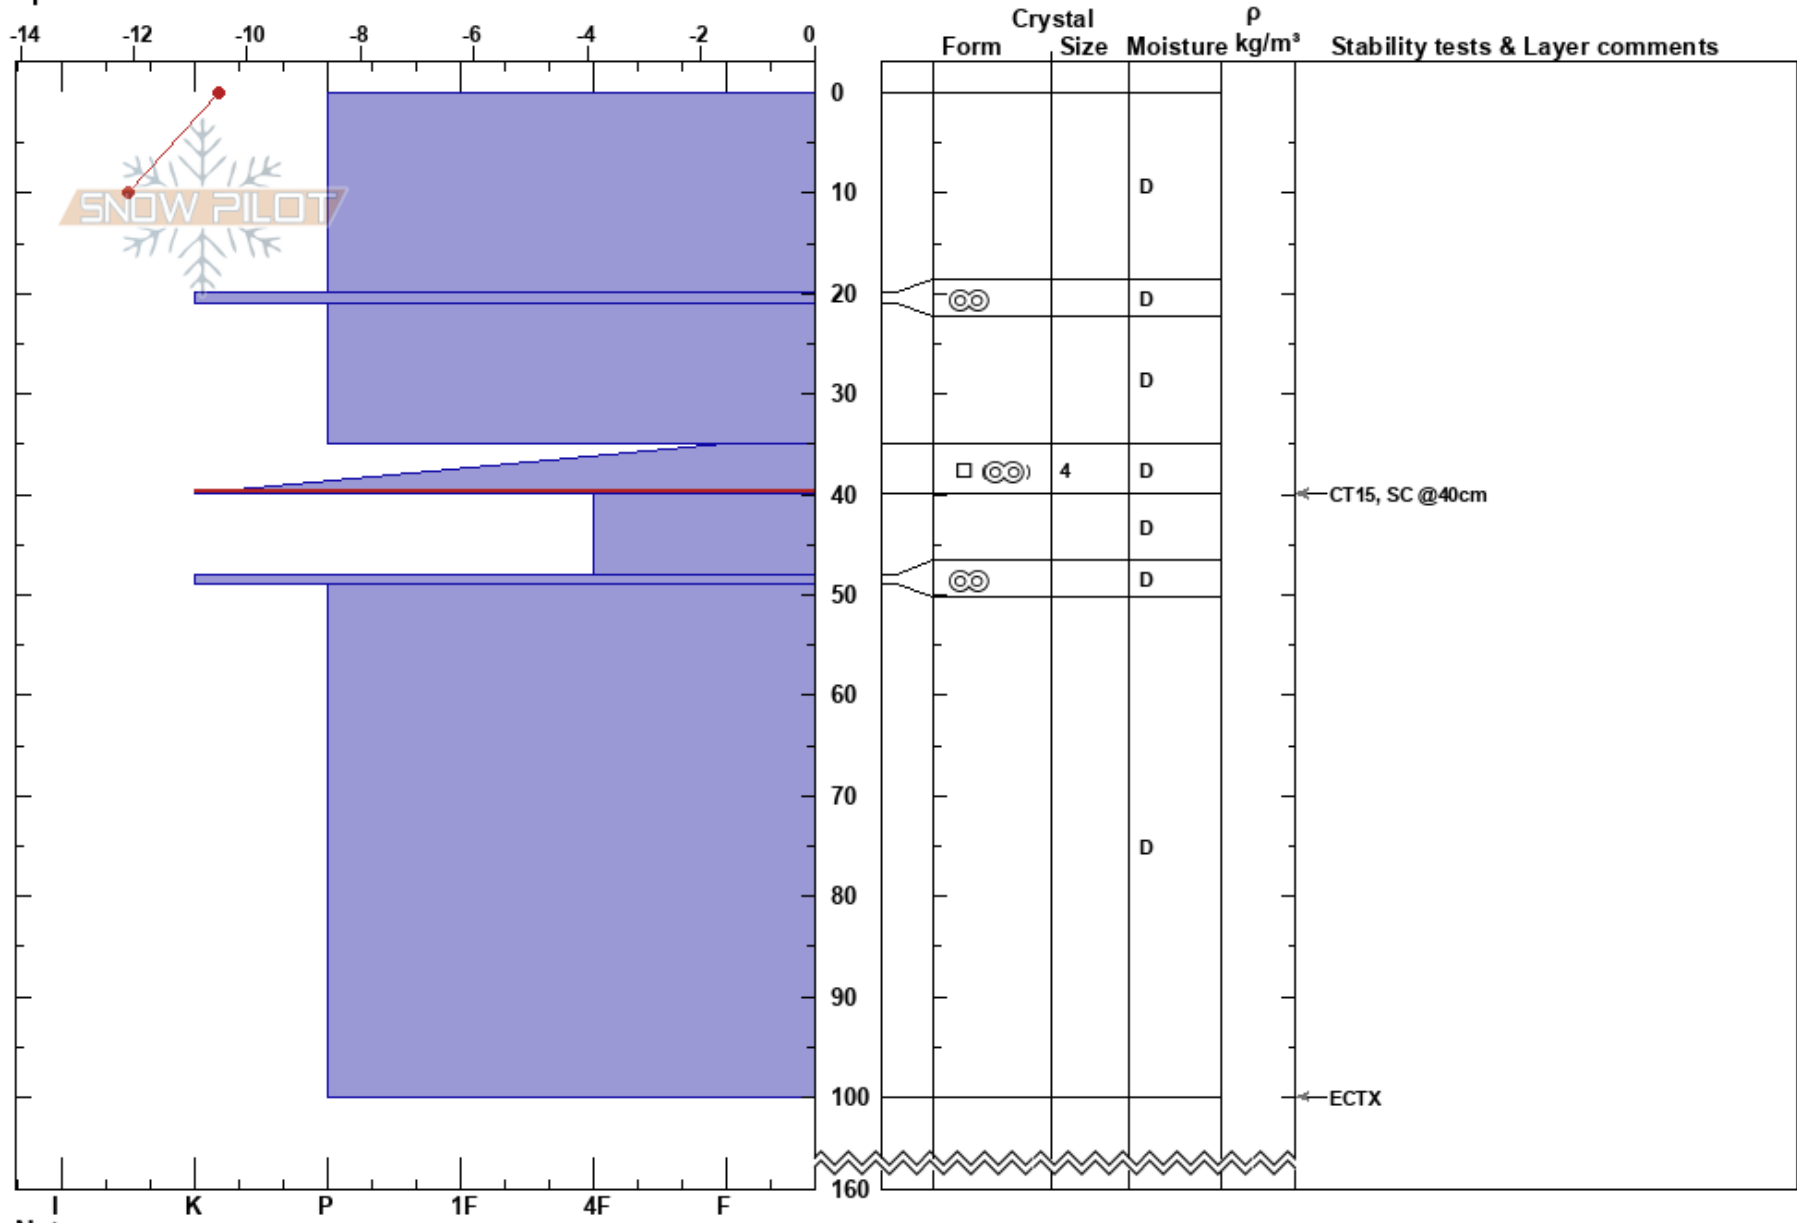

Vassi20170427  
 Riksgänsen  
 Sweden  
 Elevation: 1223 m  
 Aspect: N  
 Specifics:

Morgan Eriksson  
 27/04/2017 - 01:00  
 Co-ord:  
 Slope Angle: 27°  
 Wind Loading: no

Stability:  
 Air Temperature: -7.5°C PF:10 35-40cm:Problematic layer  
 Sky Cover: CLR  
 Precipitation: NO  
 Wind: Calm