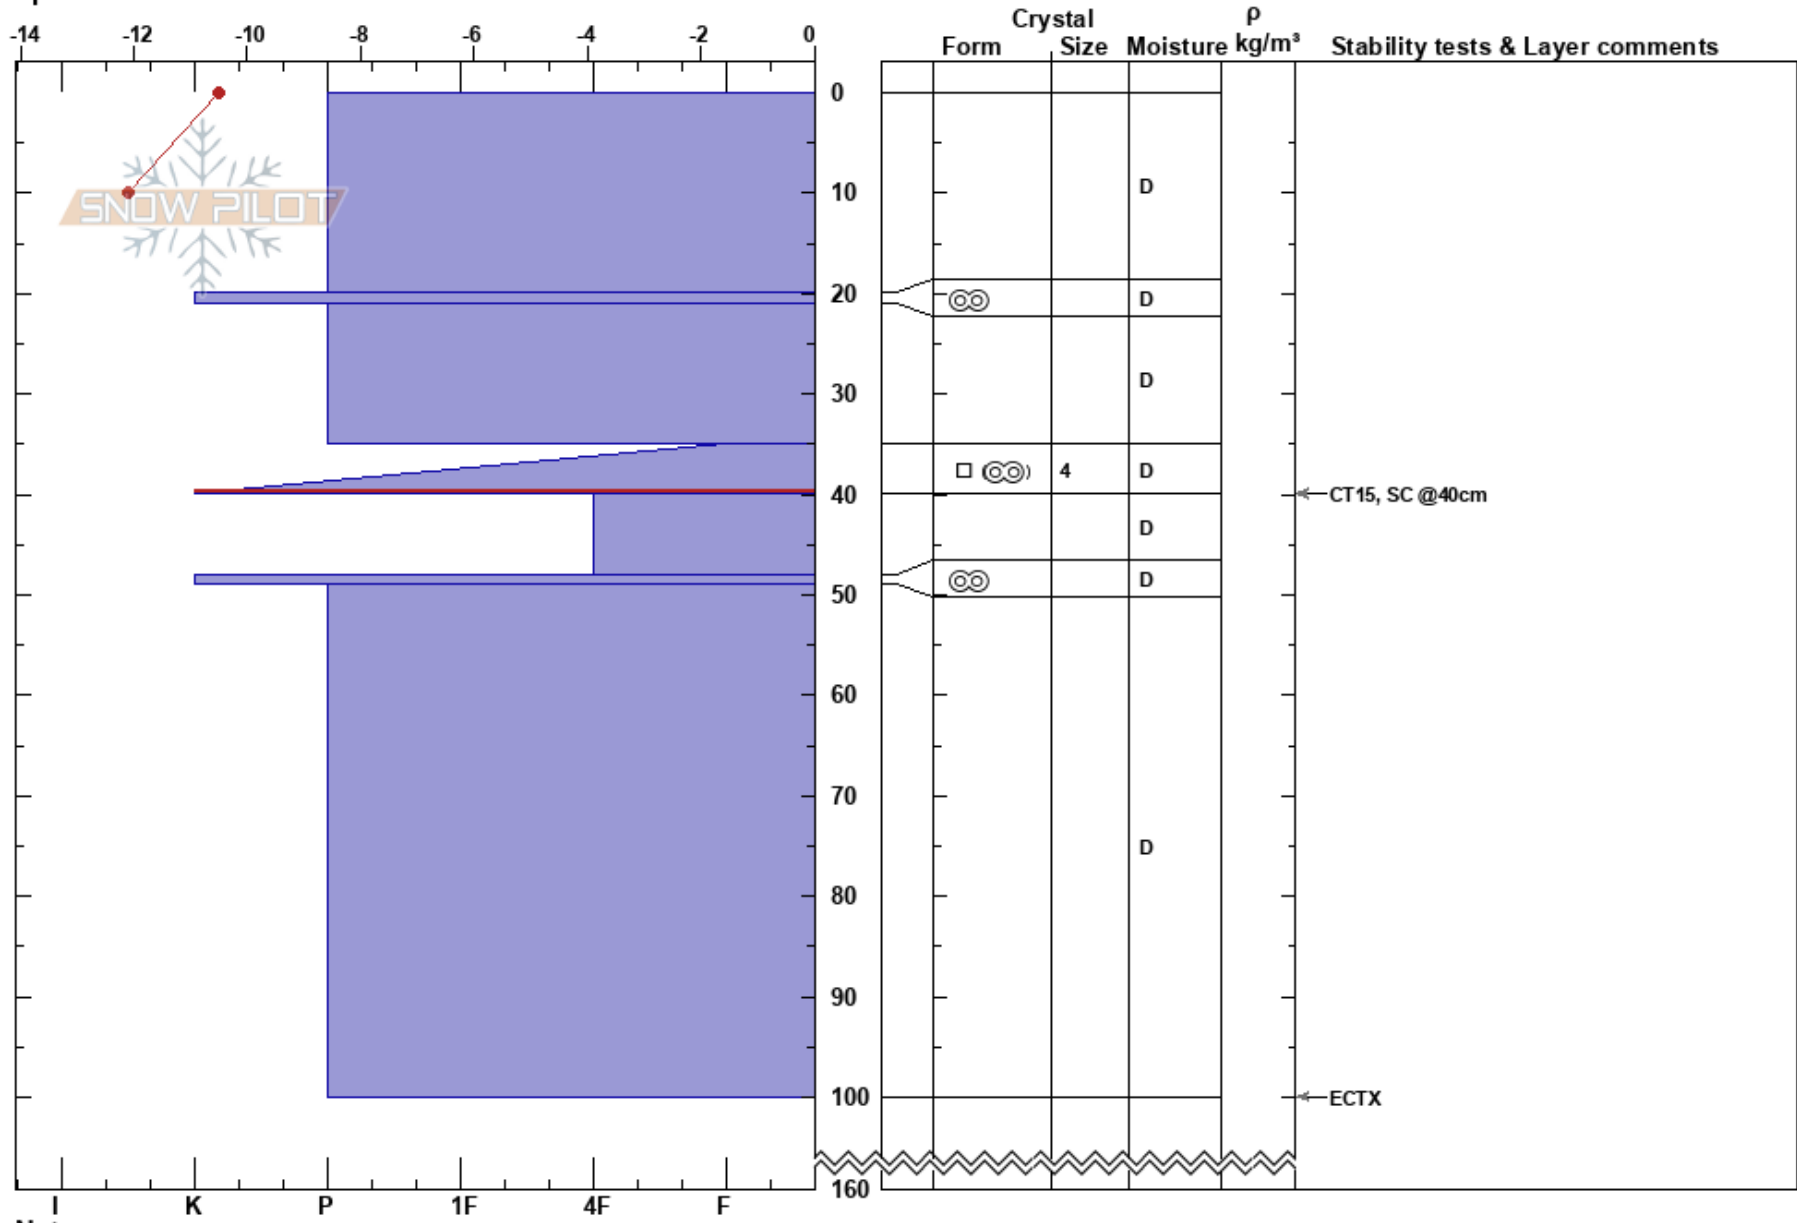

Vassi20170427
 Riksgänsen
 Sweden
 Elevation: 1223 m
 Aspect: N
 Specifics:

Morgan Eriksson
 27/04/2017 - 01:00
 Co-ord:
 Slope Angle: 27°
 Wind Loading: no

Stability:
 Air Temperature: -7.5°C PF:10 35-40cm:Problematic layer
 Sky Cover: CLR
 Precipitation: NO
 Wind: Calm