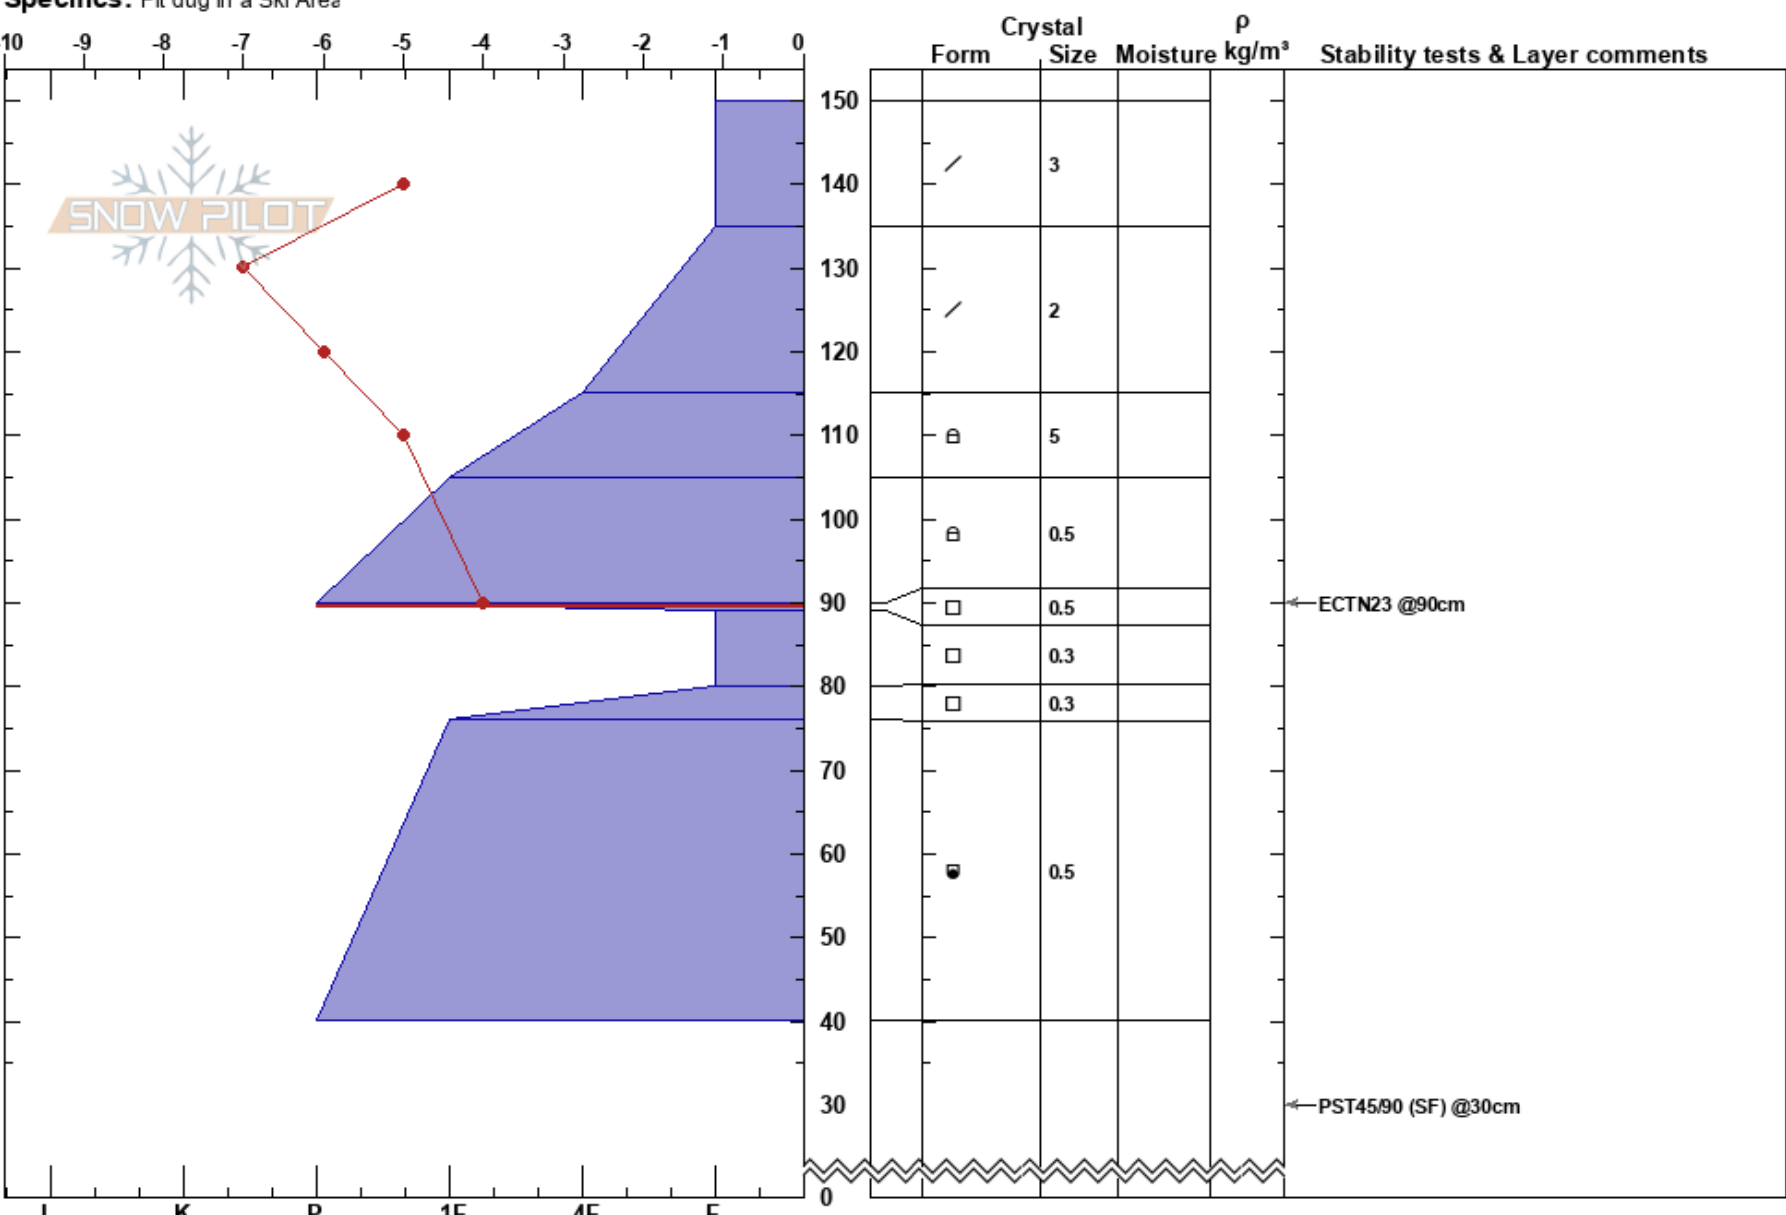

lodge trail powmow 1
 Northern Wasatch
 UT
 Elevation: 7740 m
 Aspect: NE
 Specifics: Pit dug in a Ski Area

jackie thoma
 01/25/2021 - 2:30pm
 Co-ord: 41.37900N, -111.78070W
 Slope Angle: 21°
 Wind Loading: no

Stability: **HS:150**
 Air Temperature: -7°C **PF:87** 90-89cm:Problematic layer
 Sky Cover: SCT **PS:14**
 Precipitation: NO
 Wind: SW Calm

Notes: