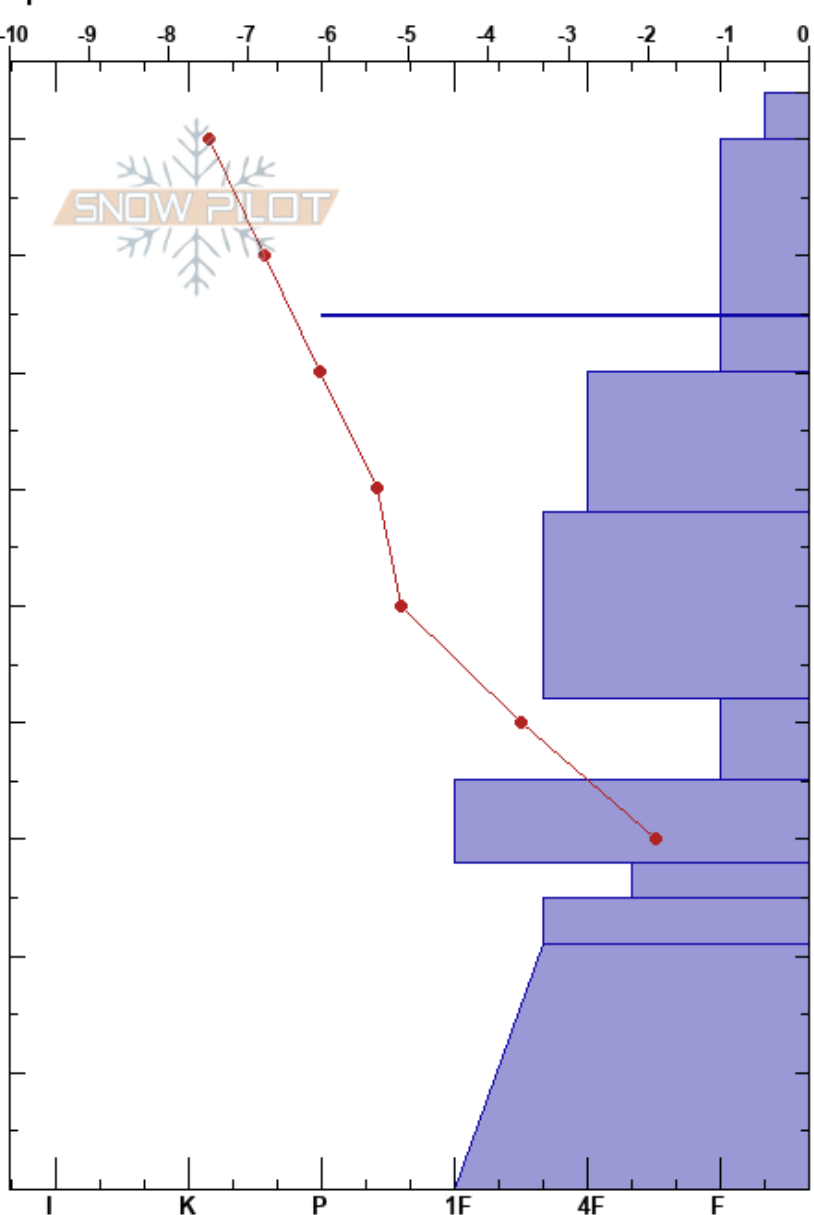

White's Bedground
 Bear River Range
 UT
 Elevation: 8592 ft
 Aspect: NE
 Specifics:

paige pagnucco
 01/25/2021 - 1:00pm
 Co-ord: 41.72654N, -111.68163W
 Slope Angle: 20°
 Wind Loading:

Stability:
 Air Temperature: -11°C
 Sky Cover: SCT
 Precipitation: S-1
 Wind: E Light Breeze

HS:94
 42-35cm: Problematic layer

Form	Crystal		ρ kg/m ³	Stability tests & Layer comments
	Size	Moisture		
* (V)				
+				
=				
□				
□				
□				
□				
□				
⊙				← ECTP11 @36cm
□				
□				

Notes:

I K P 1F 4F F