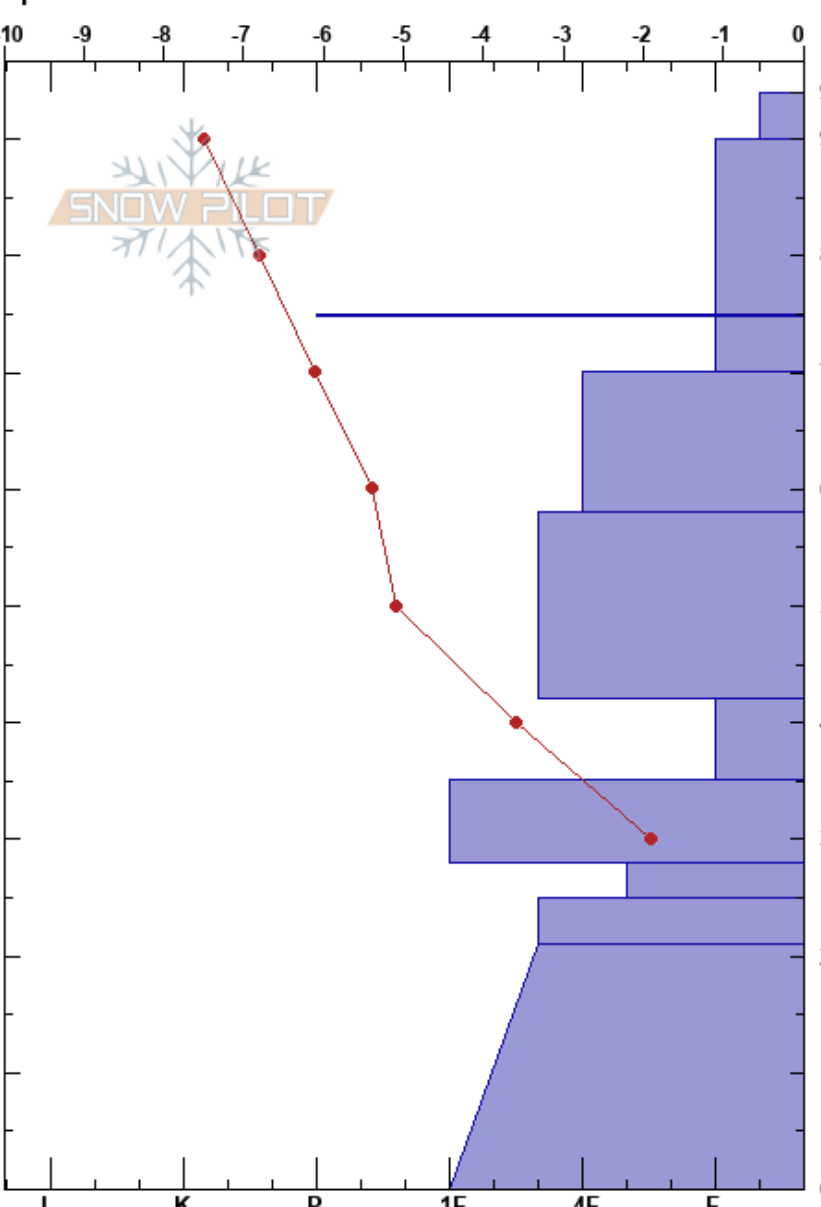

White's Bedground  
 Bear River Range  
 UT  
 Elevation: 8592 ft  
 Aspect: NE  
 Specifics:

paige pagnucco  
 01/25/2021 - 1:00pm  
 Co-ord: 41.72654N, -111.68163W  
 Slope Angle: 20°  
 Wind Loading:

Stability:  
 Air Temperature: -11°C  
 Sky Cover: SCT  
 Precipitation: S-1  
 Wind: E Light Breeze

HS:94  
 42-35cm: Problematic layer

Form	Crystal		$\rho$ kg/m <sup>3</sup>	Stability tests & Layer comments
	Size	Moisture		
* (V)				
+				
=				
□				
□				
□				
□				
⊗				← ECTP11 @36cm
□				
□				