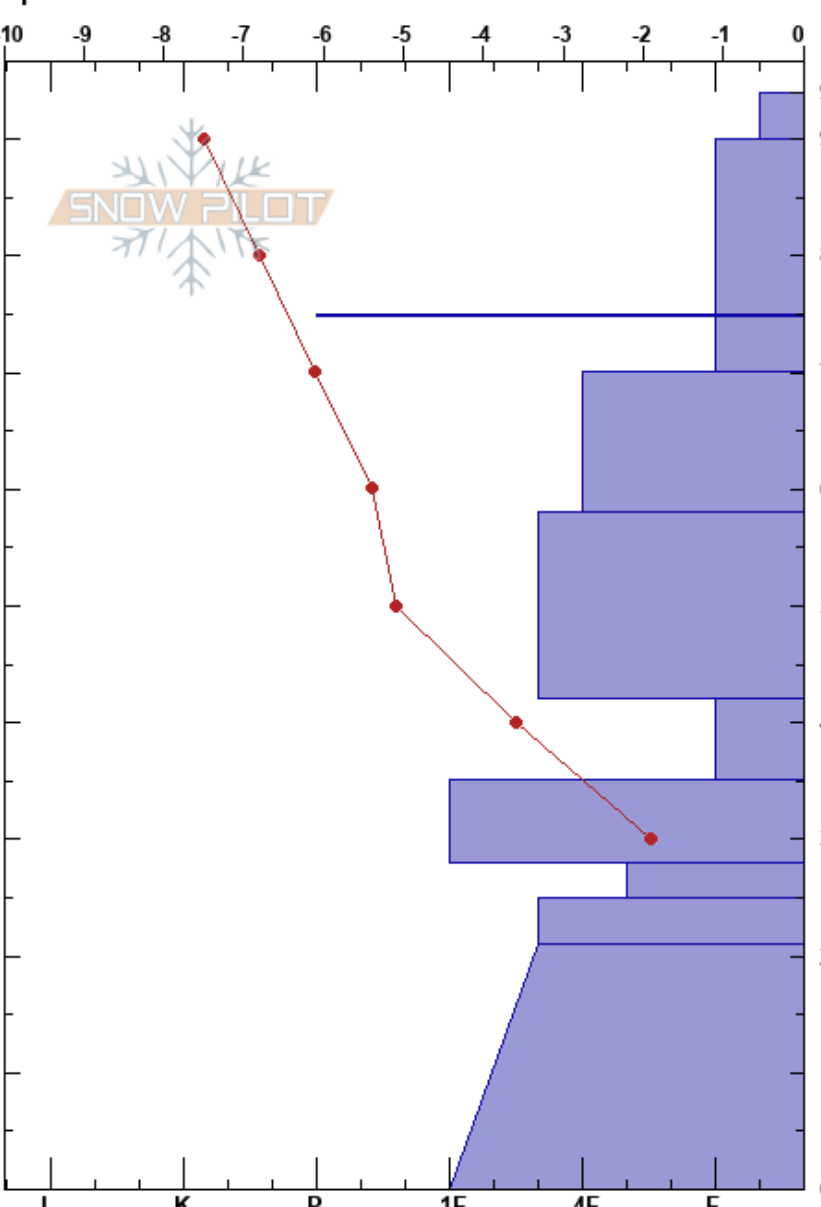

White's Bedground
 Bear River Range
 UT
 Elevation: 8592 ft
 Aspect: NE
 Specifics:

paige pagnucco
 01/25/2021 - 1:00pm
 Co-ord: 41.72654N, -111.68163W
 Slope Angle: 20°
 Wind Loading:

Stability:
 Air Temperature: -11°C
 Sky Cover: SCT
 Precipitation: S-1
 Wind: E Light Breeze

HS:94
 Layer Notes:
 42-35cm: Problematic layer

Form	Crystal		ρ kg/m ³	Stability tests & Layer comments
	Size	Moisture		
* (V)				
+				
=				
□				
□				
□				
□				
□				
⊗				← ECTP11 @36cm
□				
□				