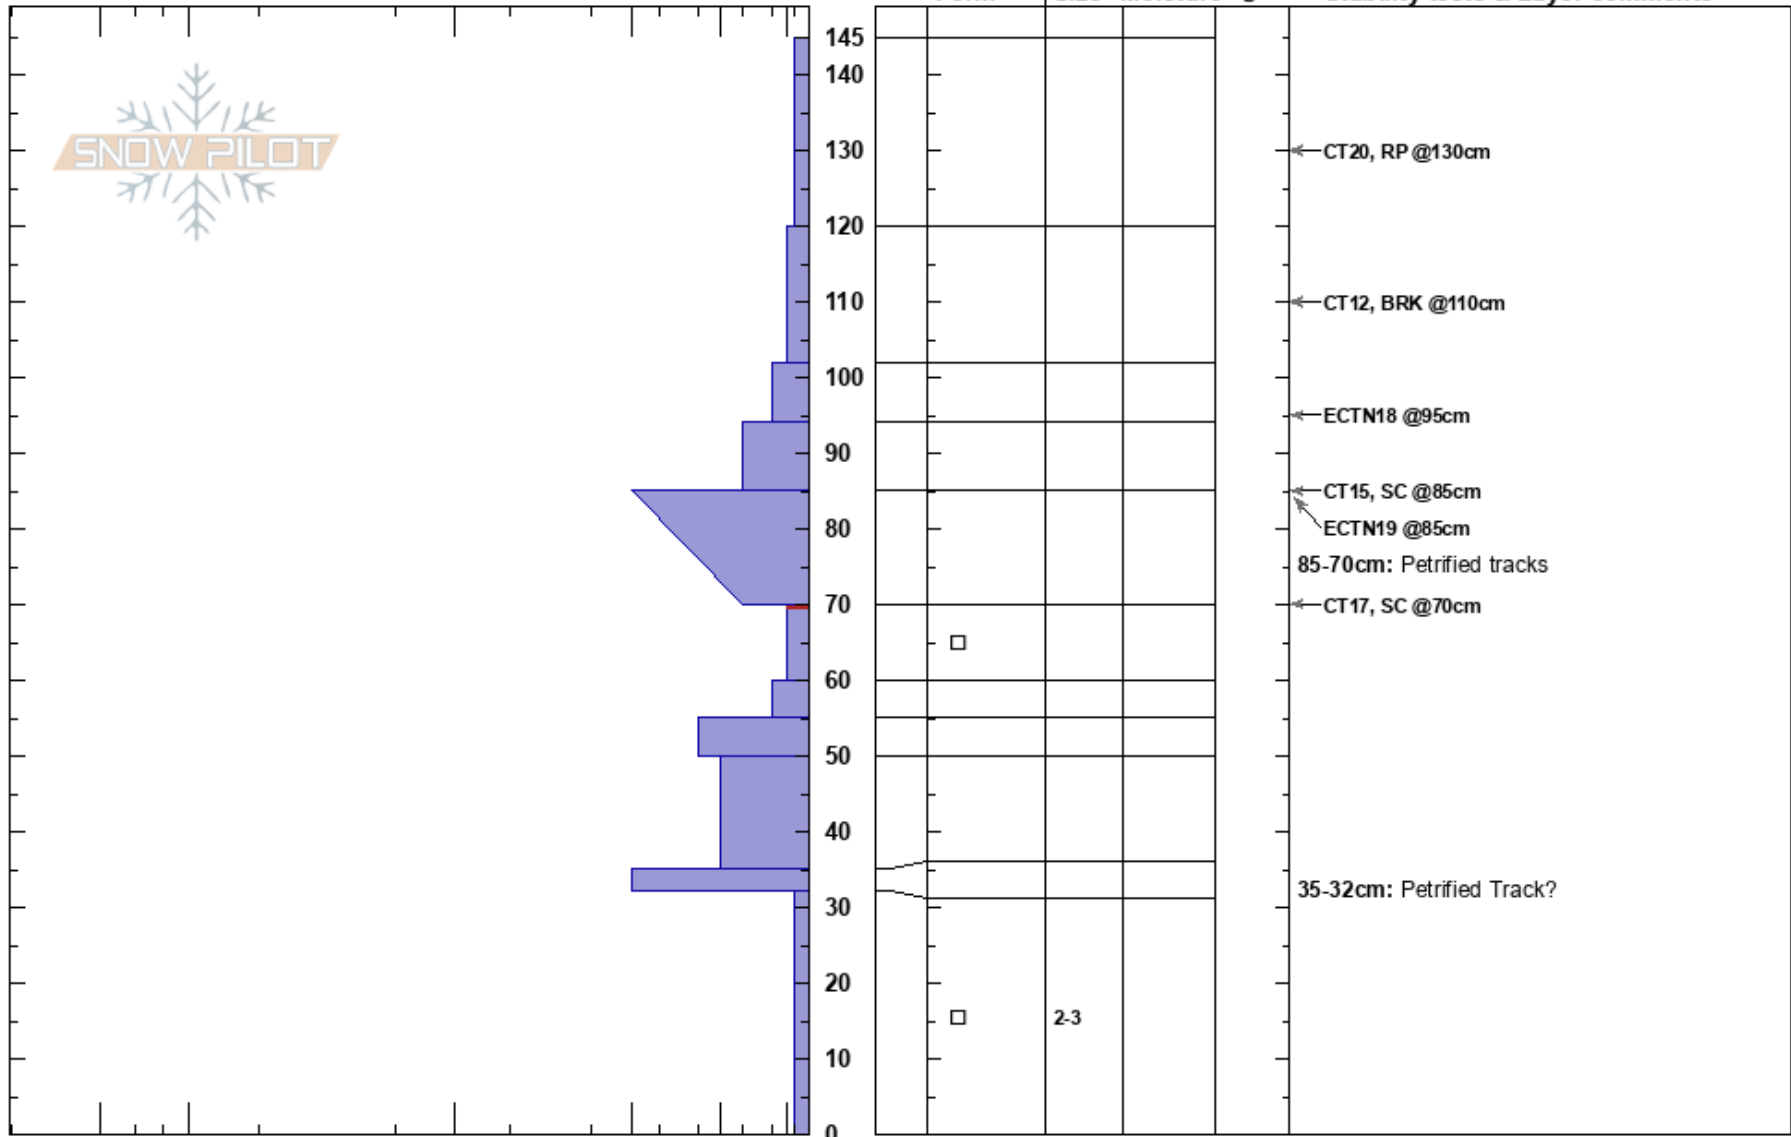

Swamp Creature  
 San Juan Range  
 CO  
**Elevation:** 11808 ft  
**Aspect:** E

Matt Steen  
 01/25/2021 - 11:00am  
**Co-ord:** 37.84367N, -107.81232W  
**Slope Angle:** 33°  
**Wind Loading:** no

**Stability:** Poor  
**Air Temperature:**  
**Sky Cover:** OVC  
**Precipitation:** S-1  
**Wind:** SW

**HS:** 145  
**Layer Notes:**  
 85-70cm: Petrified tracks  
 70-60cm: Problematic layer  
 35-32cm: Petrified Track?

**Specifics:** Collapsing, localized; Cracking; Recent avalanche activity on different slopes; Ski tracks on slope; We skied slope

Crystal Form    Size    Moisture  $\rho$     Stability tests & Layer comments

**Notes:** I K P 1F 4F F