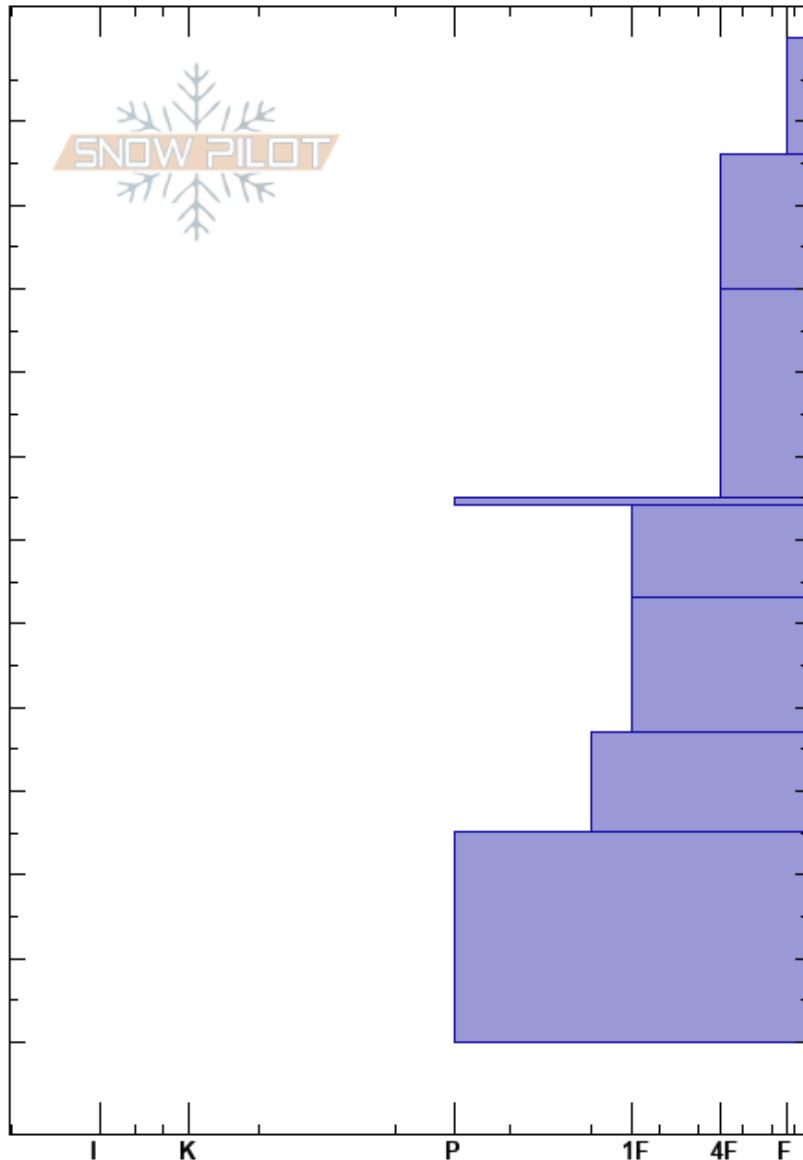

Arnica Left  
 Monashee  
 BC  
 Elevation: 1950 m  
 Aspect: NE  
 Specifics:

Monashee Powder  
 25/01/2021 - 10:15  
 Co-ord:  
 Slope Angle: 35°  
 Wind Loading:

Stability: **HS:245**  
 Air Temperature: **PF:45** 55-56cm:Problematic layer  
 Sky Cover: CLR  
 Precipitation: NO  
 Wind: Calm

Crystal Form	Crystal Size	Moisture	$\rho$ kg/m <sup>3</sup>	Stability tests & Layer comments
		D		
		D		
		D		←CT23, BRK @32cm 2 of 2
		D		
∨	2-3	D		←CT27, RP@55cm 2 of 2
		D		
		D		
		D		
		D		
		D		
		D		
		D		
		D		
		D		←ECTX