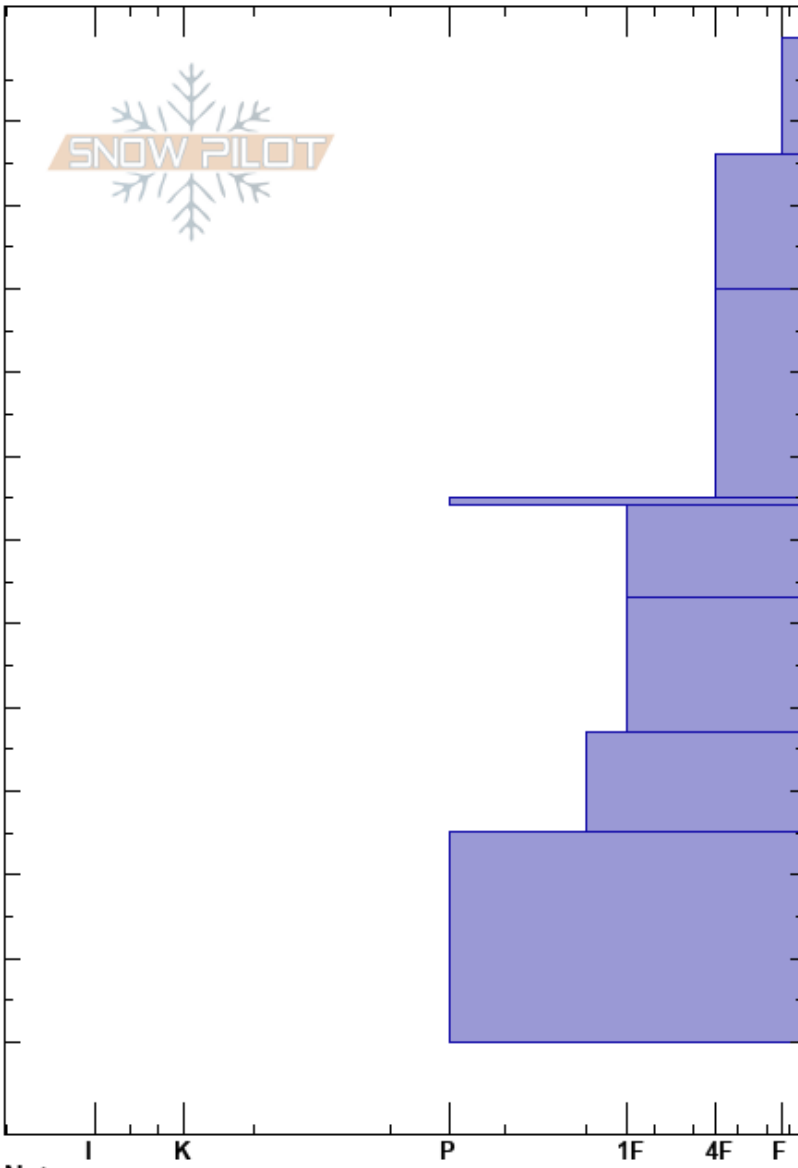

Arnica Left
 Monashee
 BC
 Elevation: 1950 m
 Aspect: NE
 Specifics:

Monashee Powder
 25/01/2021 - 10:15
 Co-ord:
 Slope Angle: 35°
 Wind Loading:

Stability: **HS:245**
 Air Temperature: **PF:45** 55-56cm:Problematic layer
 Sky Cover: CLR
 Precipitation: NO
 Wind: Calm

Crystal Form	Crystal Size	Moisture	ρ kg/m ³	Stability tests & Layer comments
		D		
		D		
		D		←CT23, BRK @32cm 2 of 2
		D		
∨	2-3	D		←CT27, RP@55cm 2 of 2
		D		
		D		
		D		
		D		
		D		
		D		
		D		
		D		
		D		←ECTX