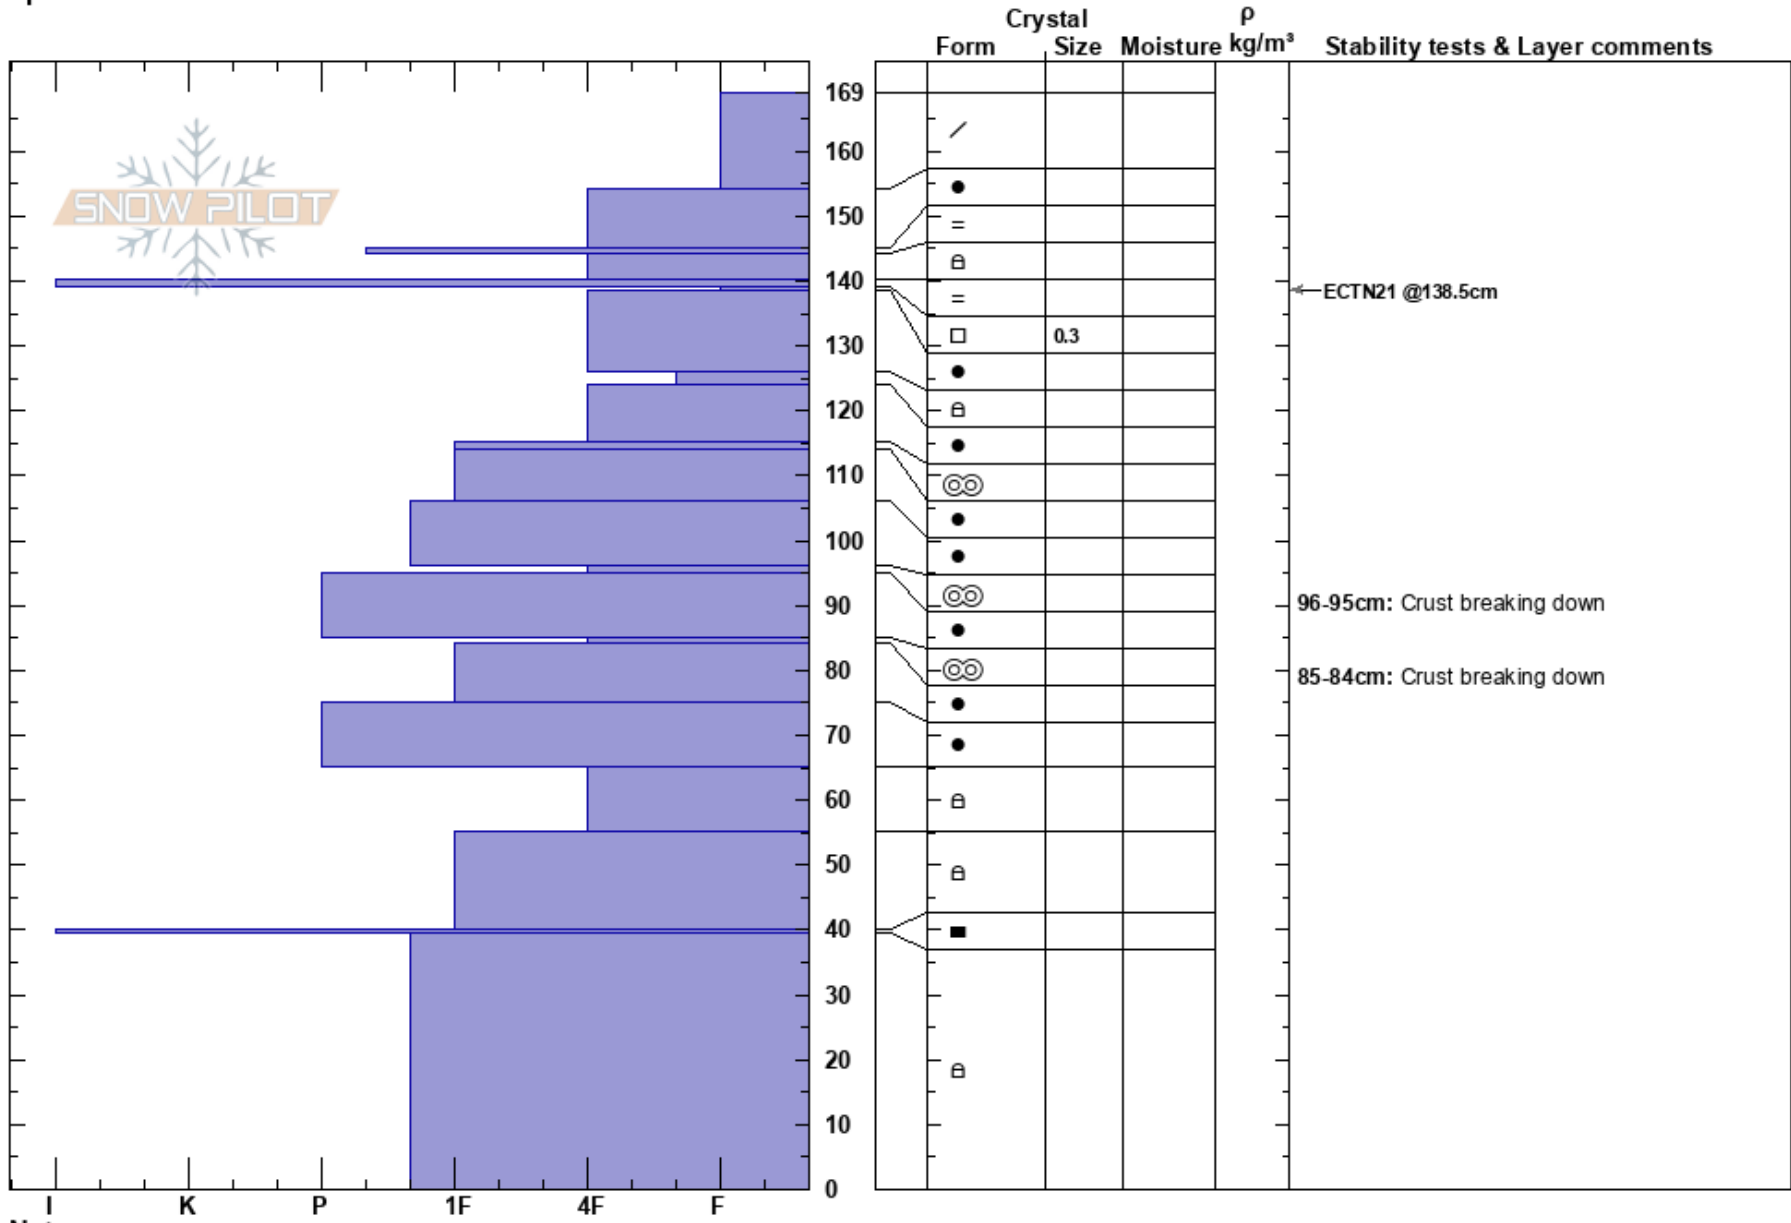

S Fork Spruce  
 Bitterroot  
 MT  
 Elevation: 6950 ft  
 Aspect: 99°  
 Specifics:

Timothy Laroche  
 01/25/2021 - 11:30am  
 Co-ord: 46.58470N, -114.40262W  
 Slope Angle: 25°  
 Wind Loading: previous

Stability: Very Good  
 Air Temperature: -8.5°C  
 Sky Cover: FEW  
 Precipitation: NO  
 Wind: Calm

HS:169  
 PF:20  
 139-138.5cm: Problematic layer  
 96-95cm: Crust breaking down  
 85-84cm: Crust breaking down