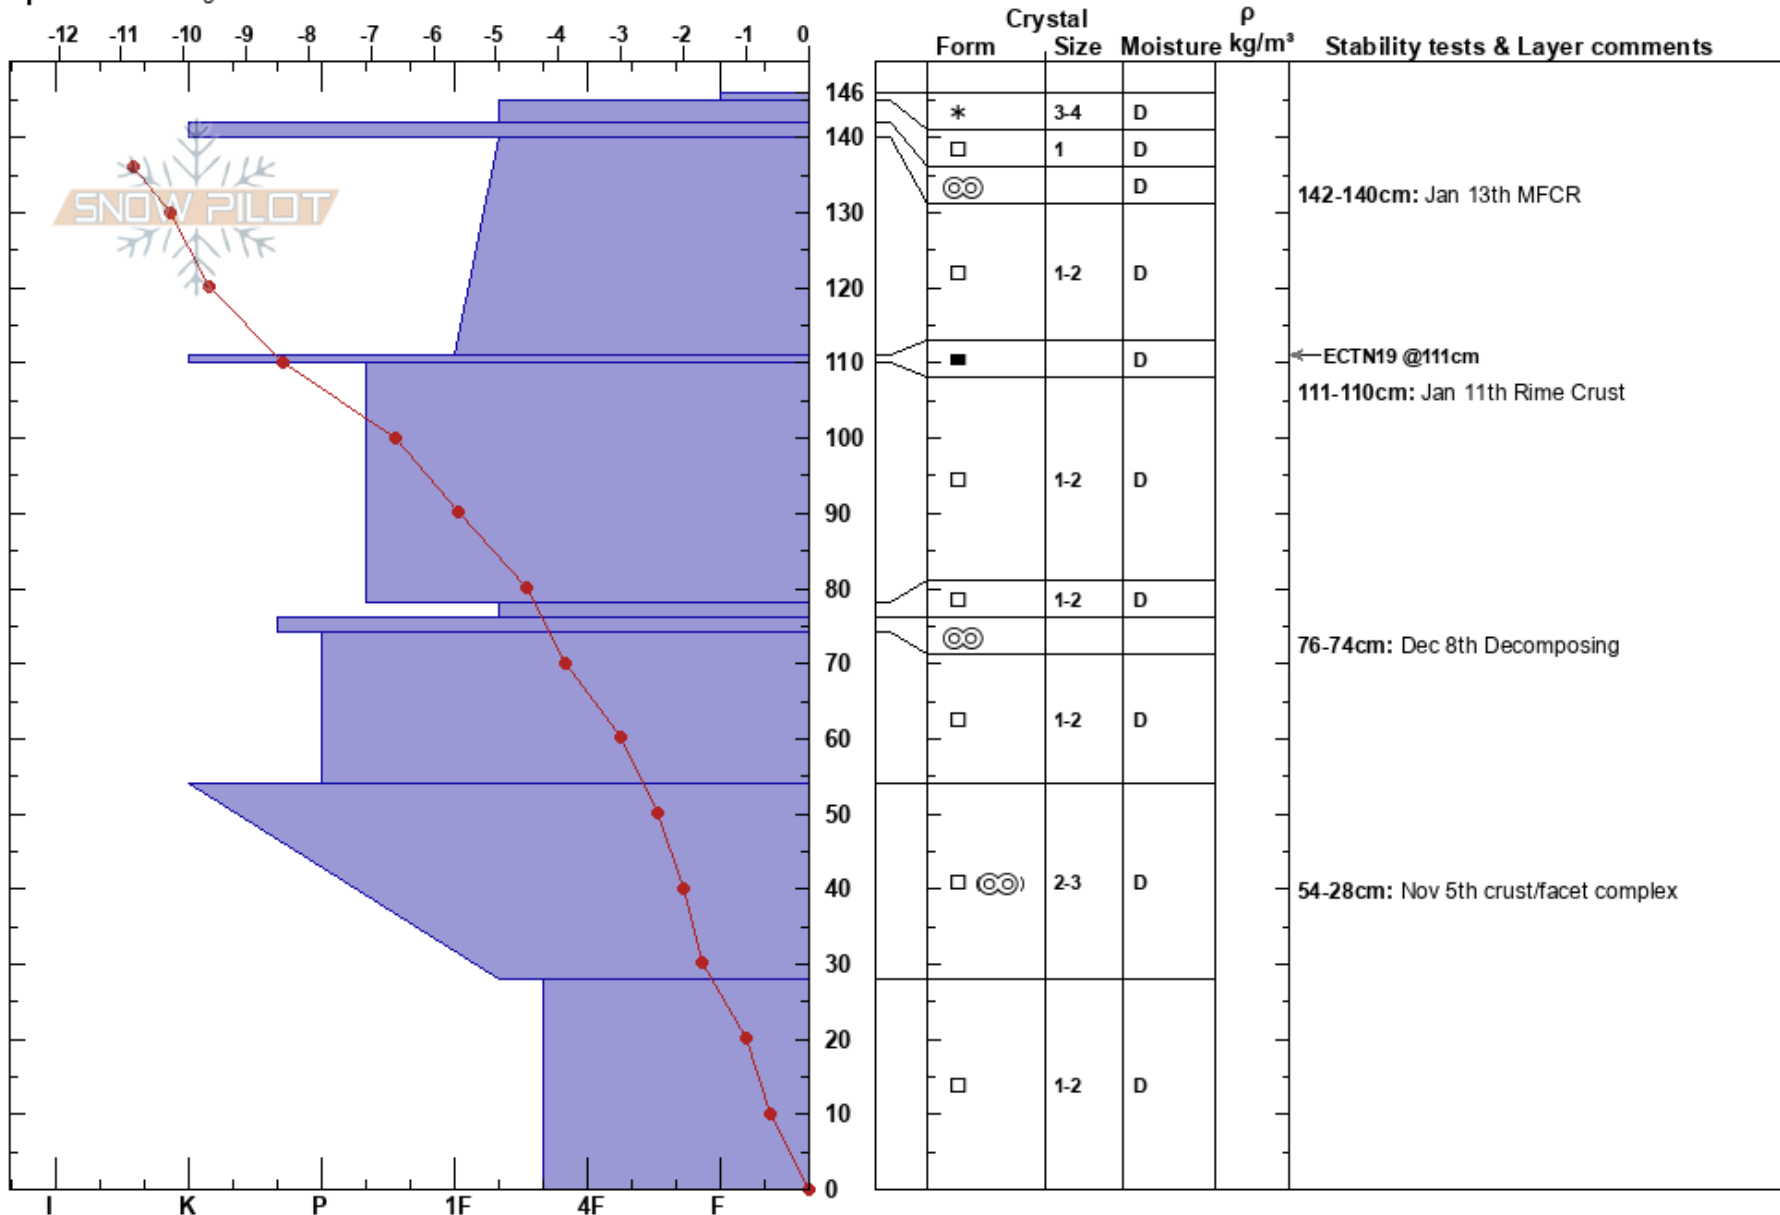

Hells Gate Tram 2
 Lizard Range
 BC
Elevation: 1675 m
Aspect: E

Tom Smith
 25/01/2021 - 10:00
Co-ord: 49.44000N, -115.09623W
Slope Angle: 38°
Wind Loading:

Stability:
Air Temperature: -9.7°C **PF:**30
Sky Cover: OVC
Precipitation: S-1
Wind: Calm

HS:146
Layer Notes:
 142-140cm: Jan 13th MFCR
 111-110cm: Jan 11th Rime Crust
 76-74cm: Dec 8th Decomposing
 54-28cm: Nov 5th crust/facet complex

Specifics: Pit dug in a Ski Area

Notes: Open glazed area at ridgetop. Permanent closure.