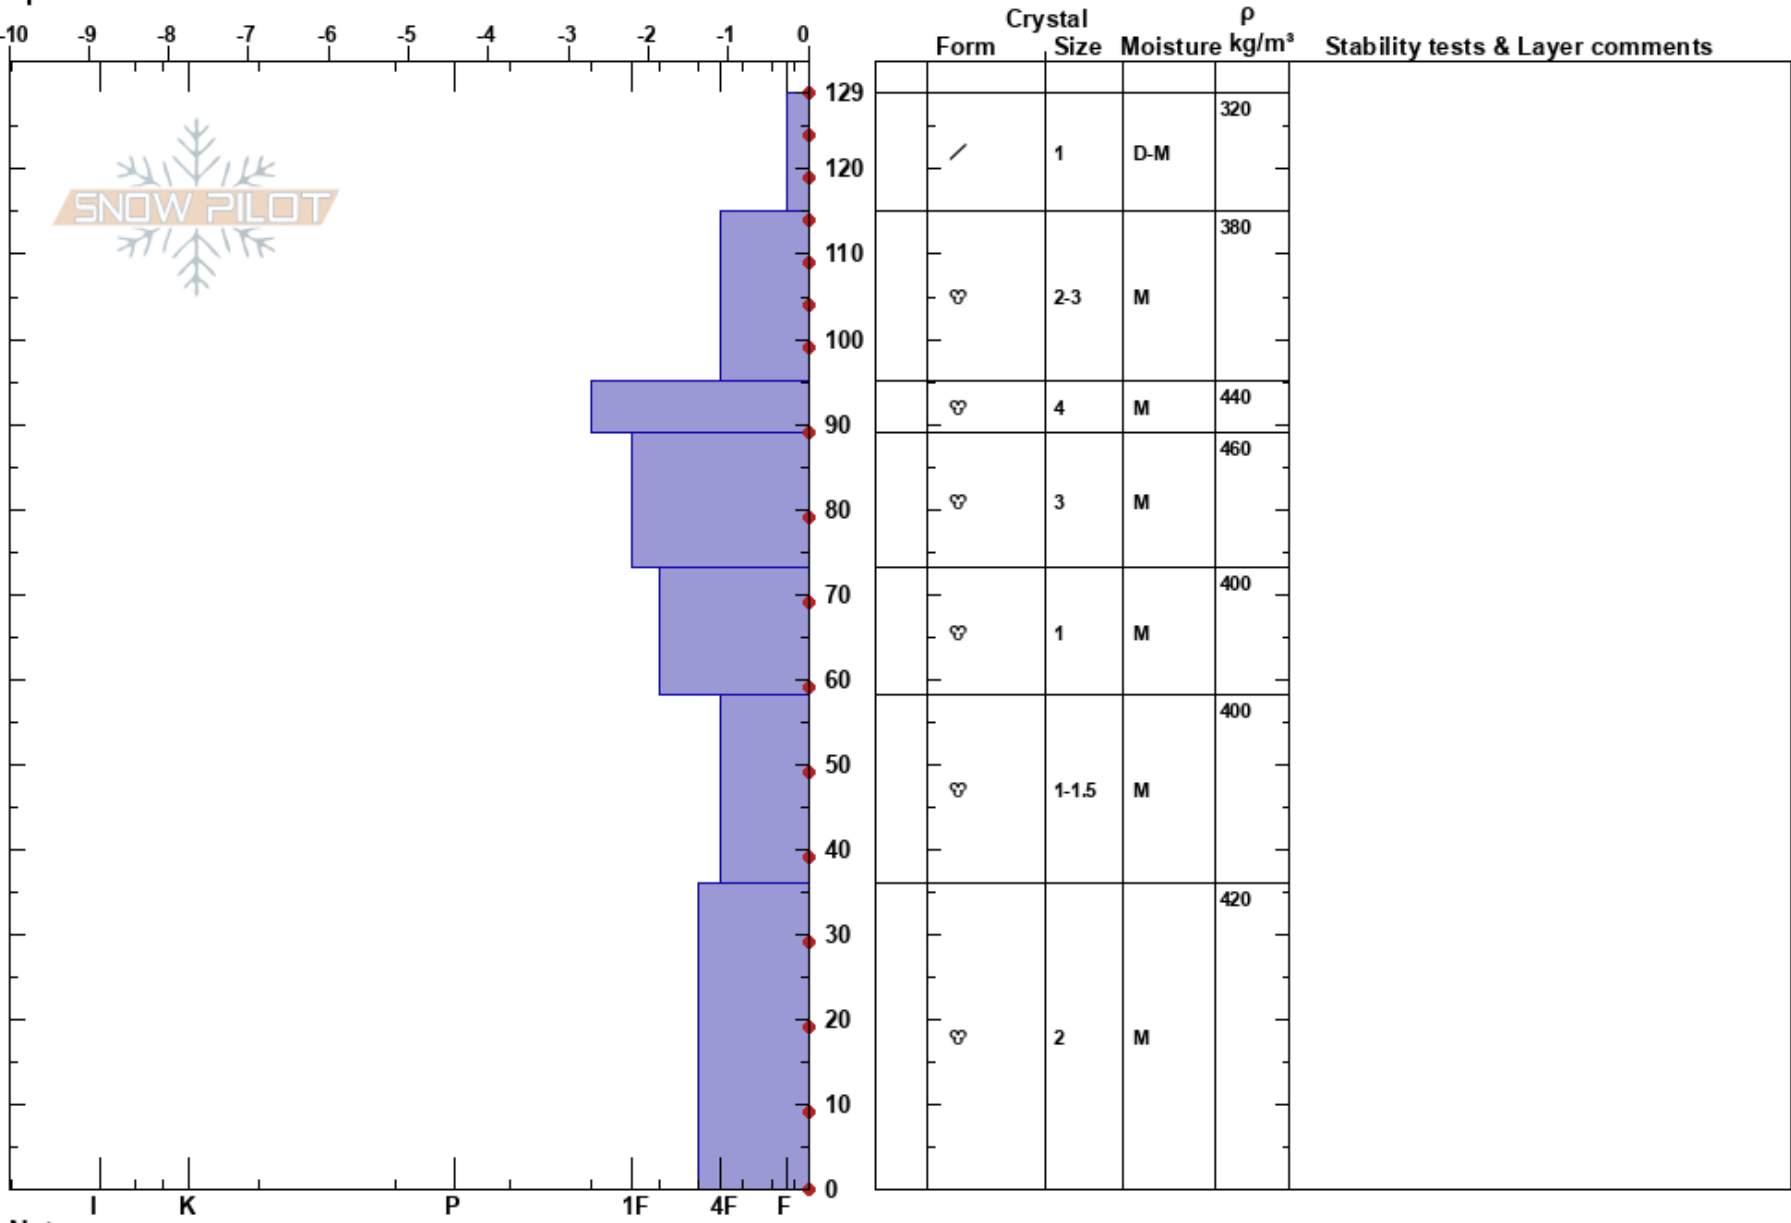

Lab 10 Group 5
 Madison Range-N
 MT
 Elevation: 6539 ft
 Aspect: NE
 Specifics:

Clay Kincer
 04/21/2017 - 12:00pm
 Co-ord: 45.81272N, -110.90895W
 Slope Angle:
 Wind Loading:

Stability:
 Air Temperature: 1.5°C
 Sky Cover: OVC
 Precipitation: S2
 Wind: NE Light Breeze
 HS:129 Layer Notes:

Notes: SP- 7cm BP- 26cm
 SWE 129-115=4.5cm 115-95=7.6cm 95-89=2.6cm 89-73=7.4cm 73-58=6.0cm 58-36=8.8cm 36-0=15cm