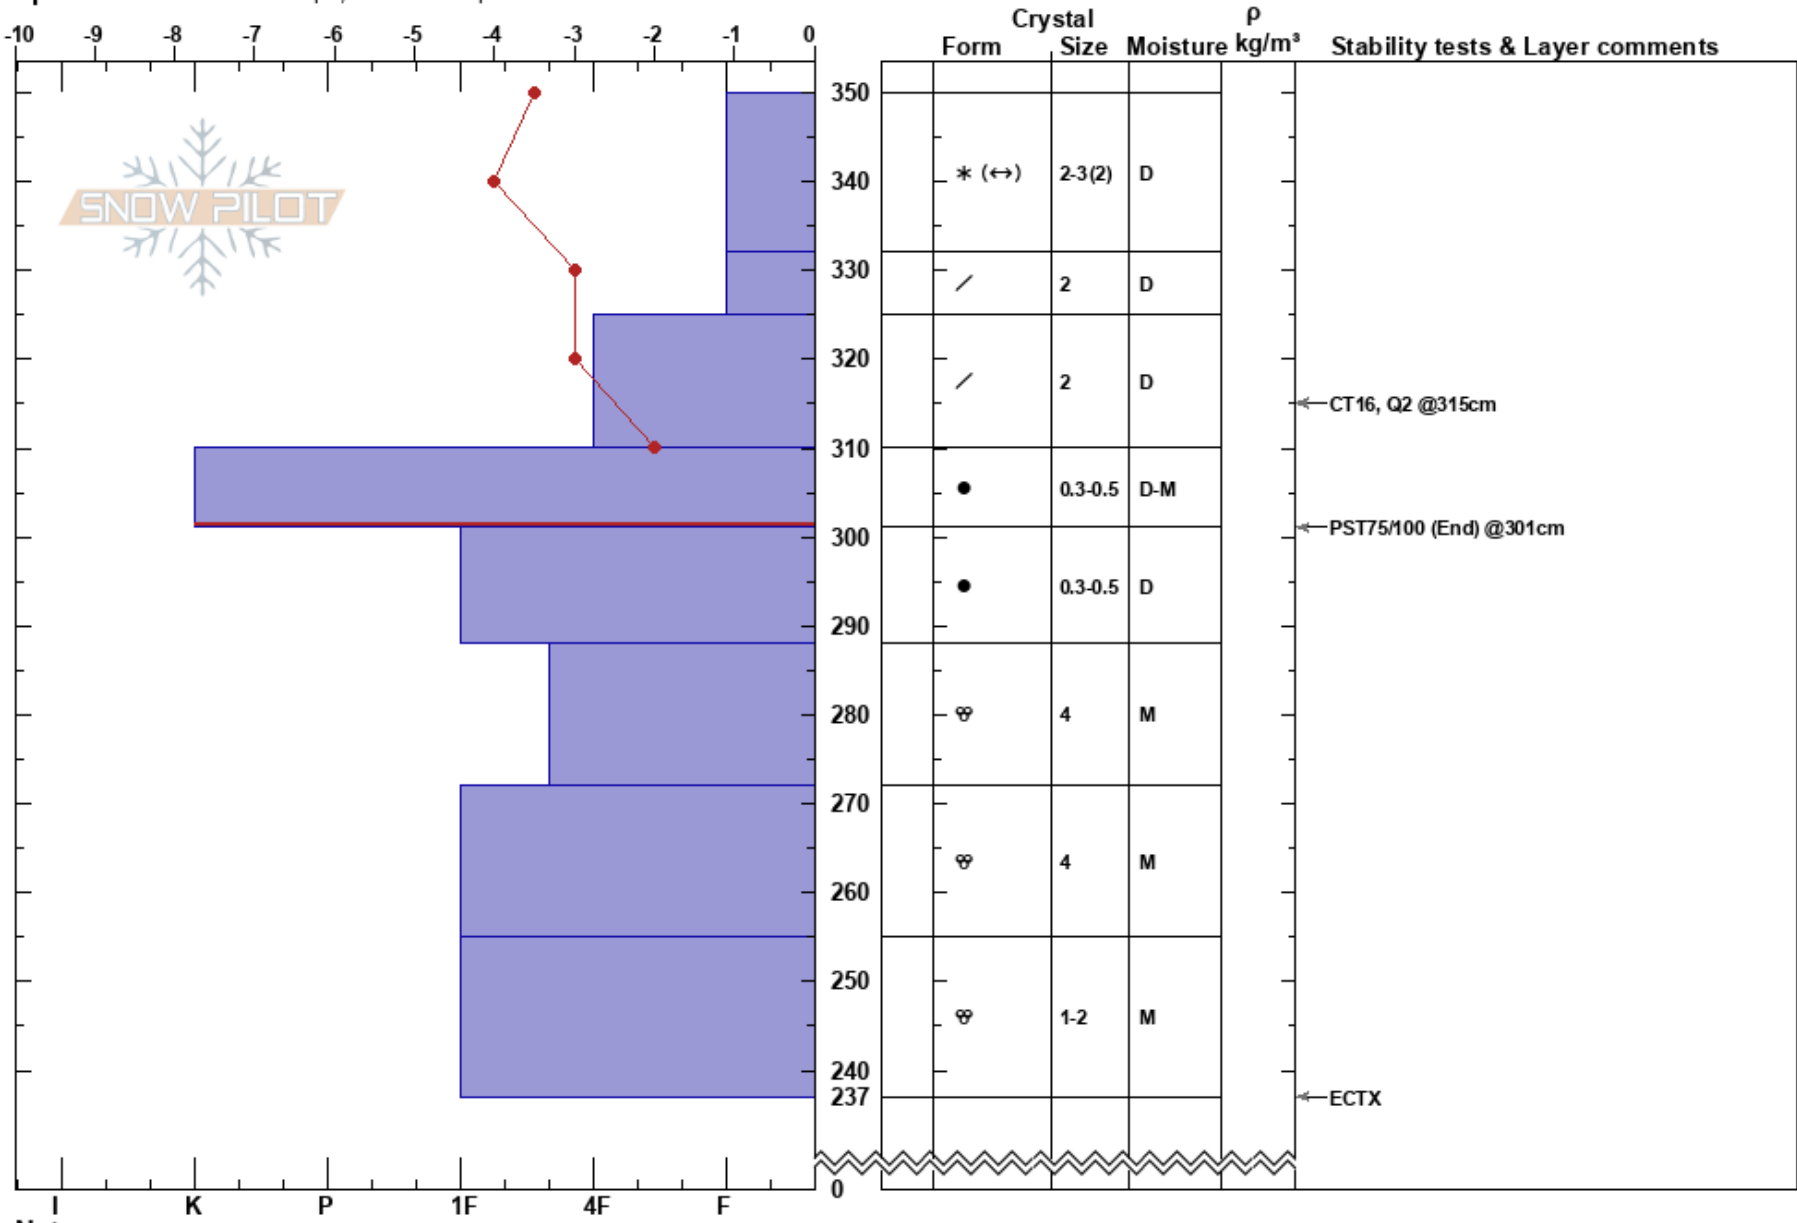

Troy Rescue Meadows
 Coast Range
 AK
 Elevation: 2400 ft
 Aspect: NW
 Specifics: Ski tracks on slope; We skied slope

Mark Krumwiede
 01/24/2021 - 11:43am
 Co-ord: 08V 530445W 6459007N
 Slope Angle: 25°
 Wind Loading:

Stability: Good HS:350
 Air Temperature: -3.5°C PF:36 310-301cm:Problematic layer
 Sky Cover: OVC
 Precipitation: NO
 Wind: Calm

Notes: