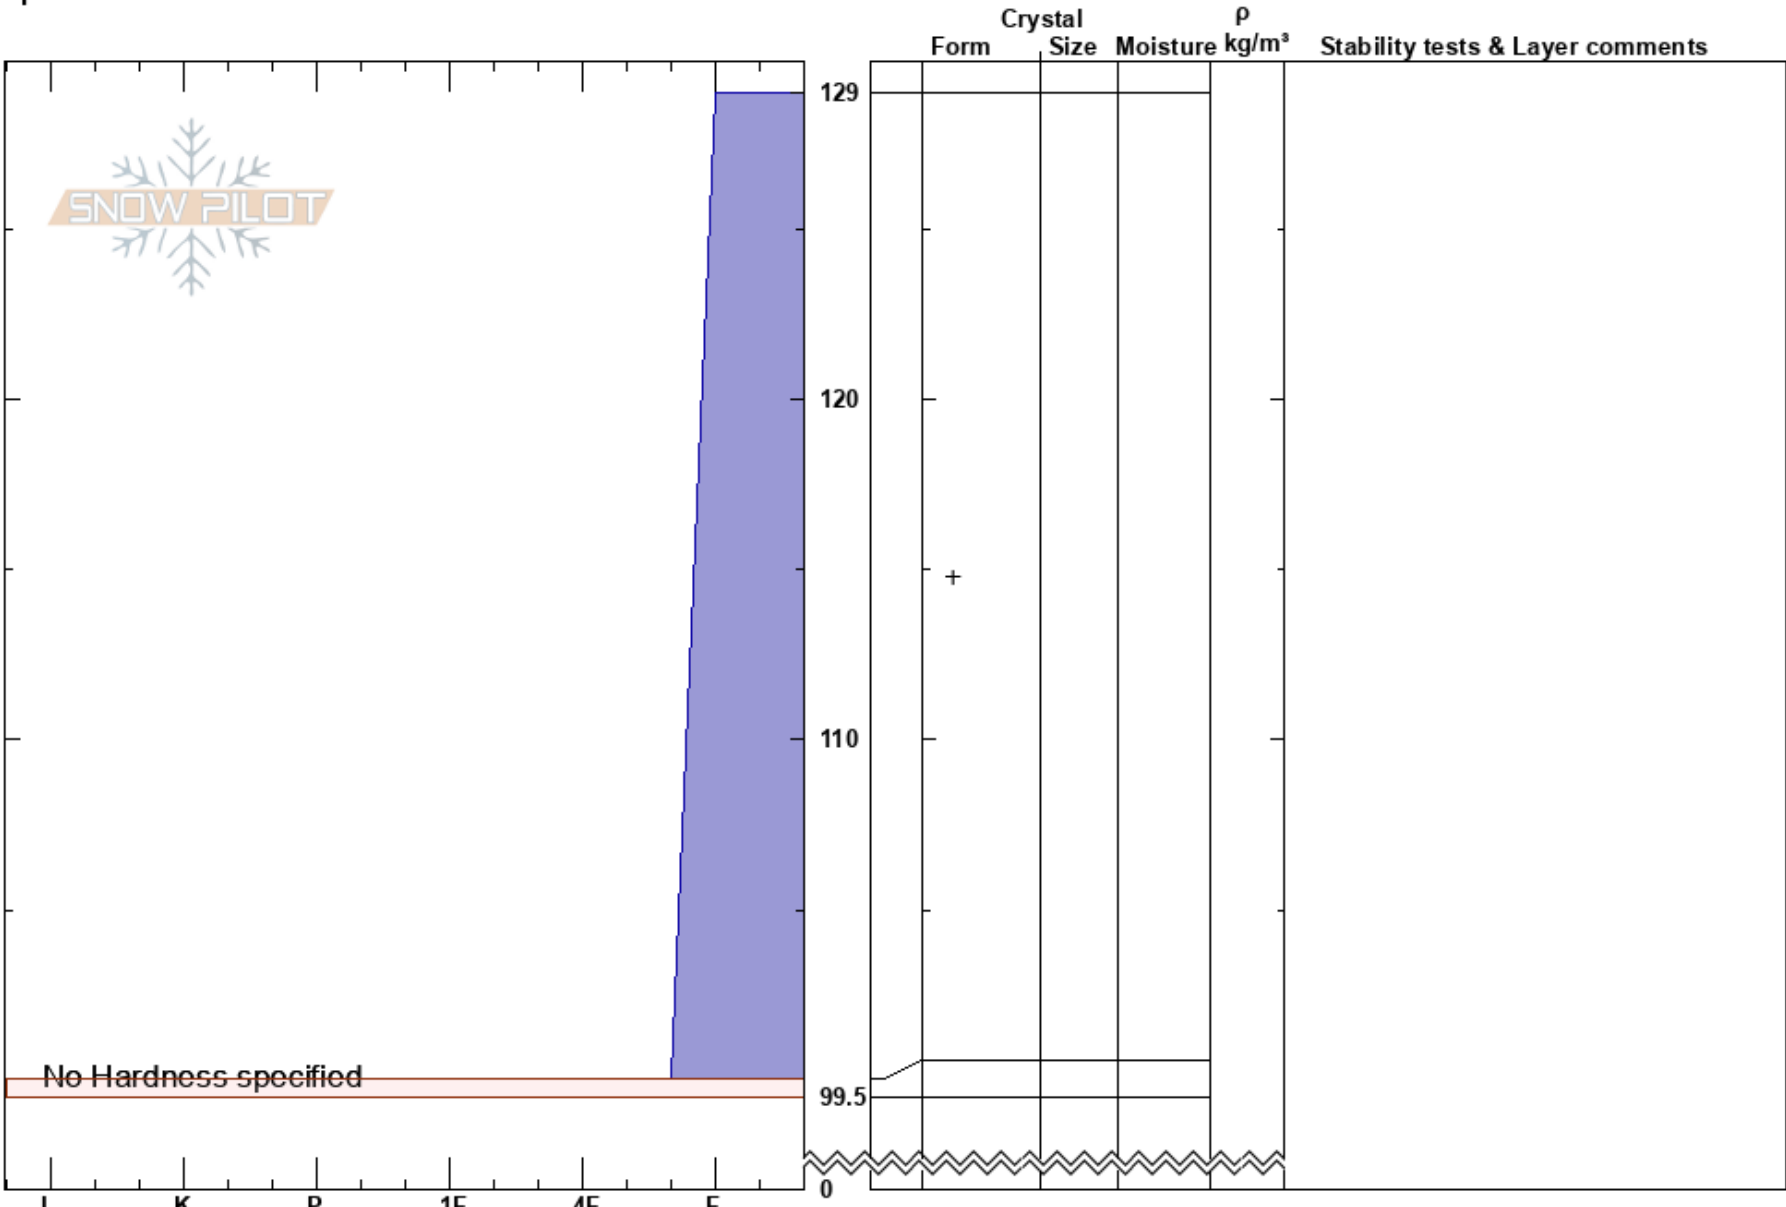

Catscratch
 Park Range
 CO
Elevation: 9376 ft
Aspect: NE
Specifics:

Eric Deering
 01/24/2021 - 10:30am
Co-ord: 40.53626N, -106.73333W
Slope Angle: 20°
Wind Loading: no

Stability: Good
Air Temperature: 16°F
Sky Cover: SCT
Precipitation: NO
Wind: Calm

HS:129 **Layer Notes:**

Notes: Assessing load from 1/21-1/22 storm. Roughly 20-30 cm new