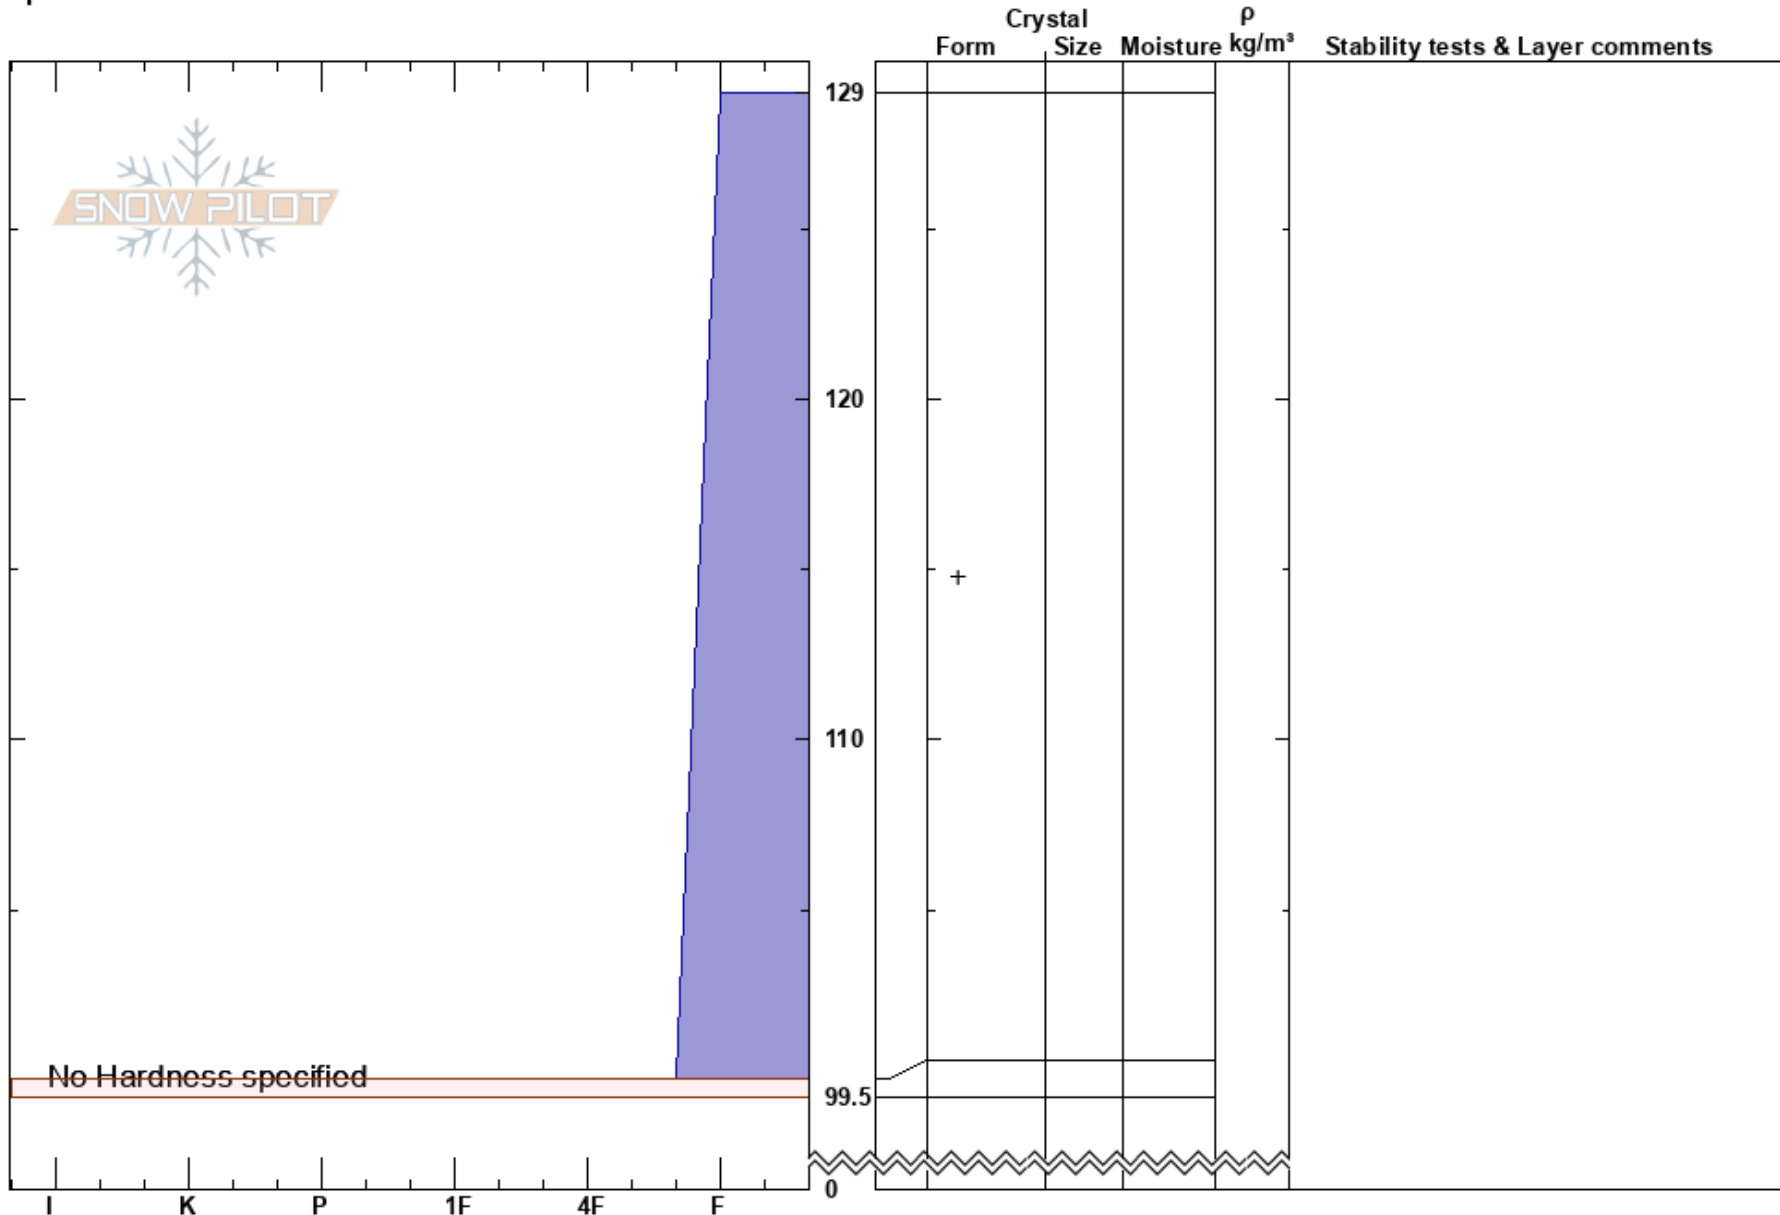

Catscratch
Park Range
CO
Elevation: 9376 ft
Aspect: NE
Specifics:

Eric Deering
01/24/2021 - 10:30am
Co-ord: 40.53626N, -106.73333W
Slope Angle: 20°
Wind Loading: no

Stability: Good
Air Temperature: 16°F
Sky Cover: SCT
Precipitation: NO
Wind: Calm

HS:129

Layer Notes:

Notes: Assessing load from 1/21-1/22 storm. Roughly 20-30 cm new