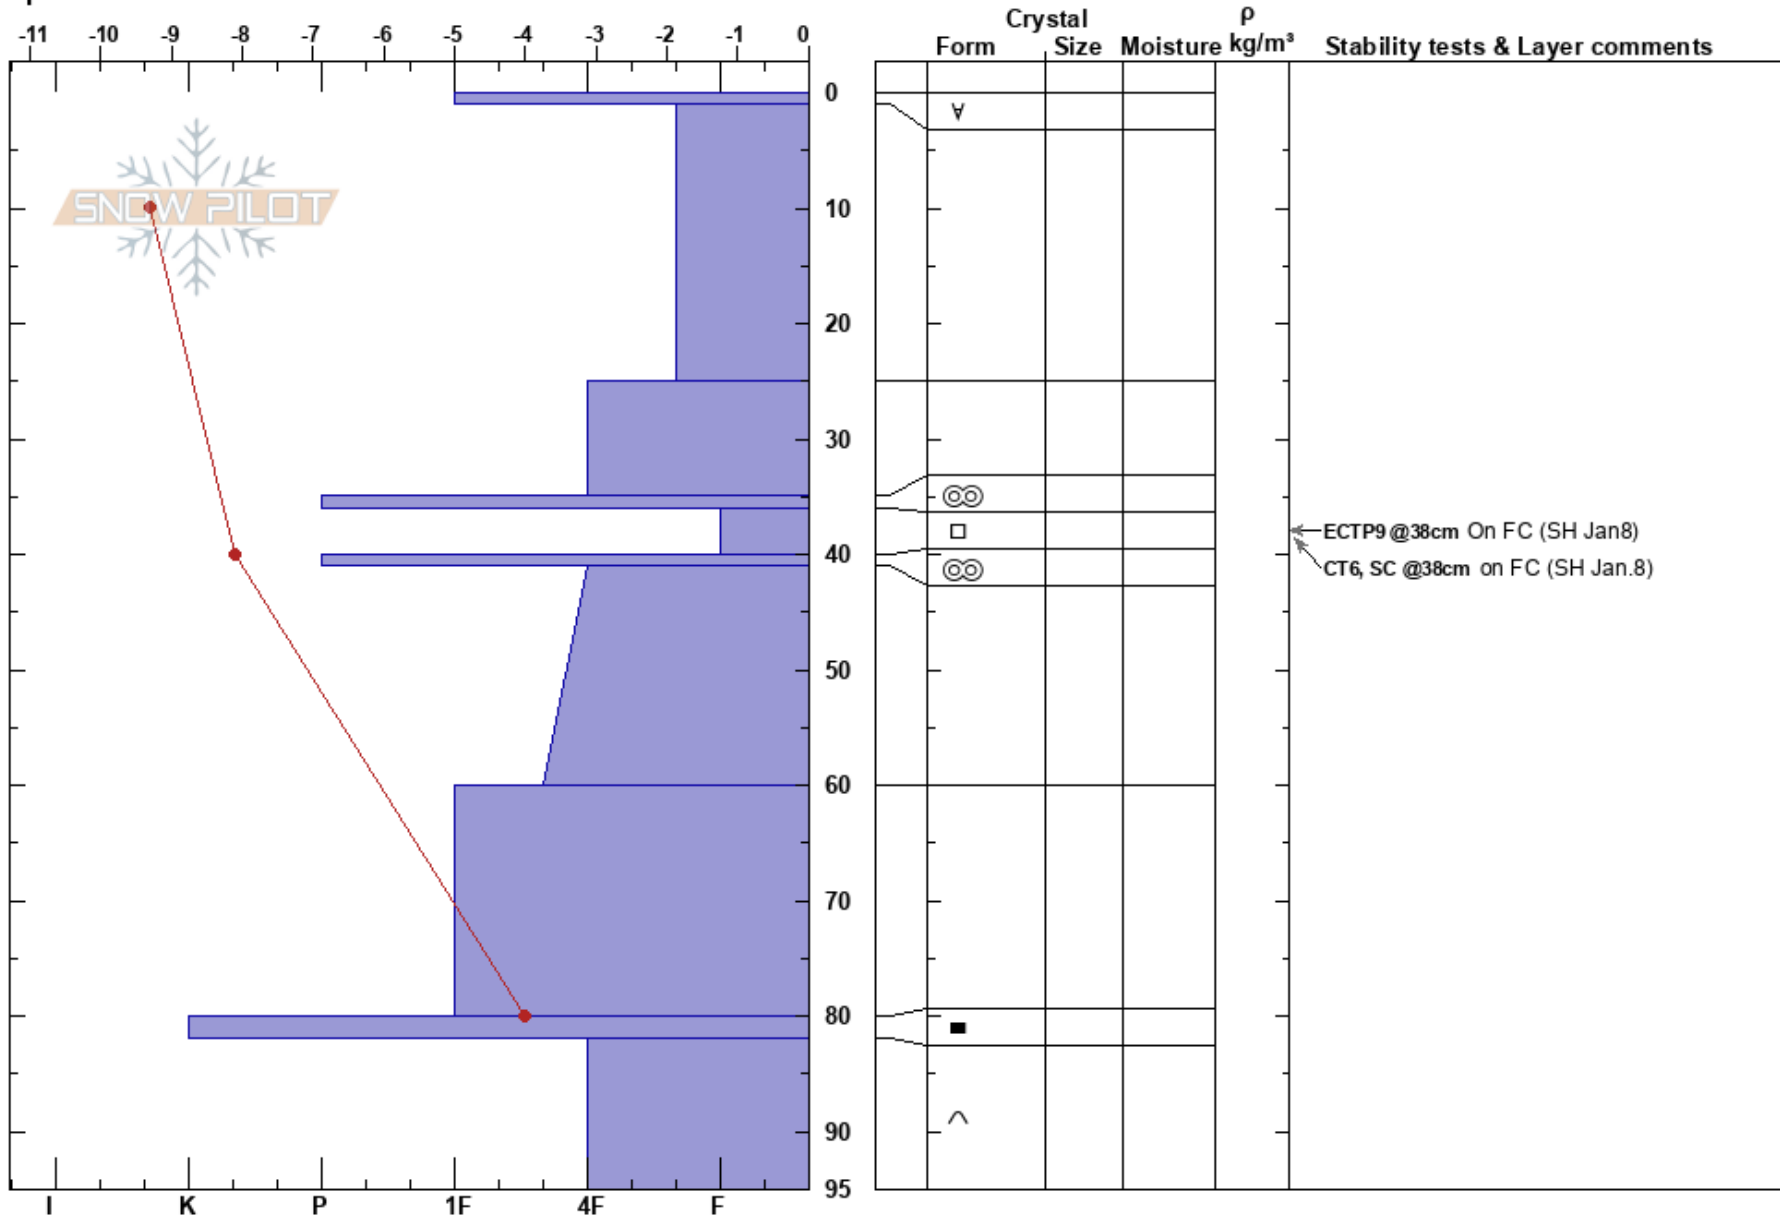

Kittelfjäll_Somarleden
 Kittelfjellet
 Sweden
 Elevation: 900 m
 Aspect: S
 Specifics:

Tyler Curtis
 25/01/2021 - 11:20
 Co-ord: 65.25836N, 15.47666E
 Slope Angle: 32°
 Wind Loading: yes

Stability: HS:95
 Air Temperature: -6.1°C PF:35
 Sky Cover: CLR
 Precipitation: NO
 Wind: N Light Breeze

Layer Notes:
 36-40cm: Problematic layer

Notes: