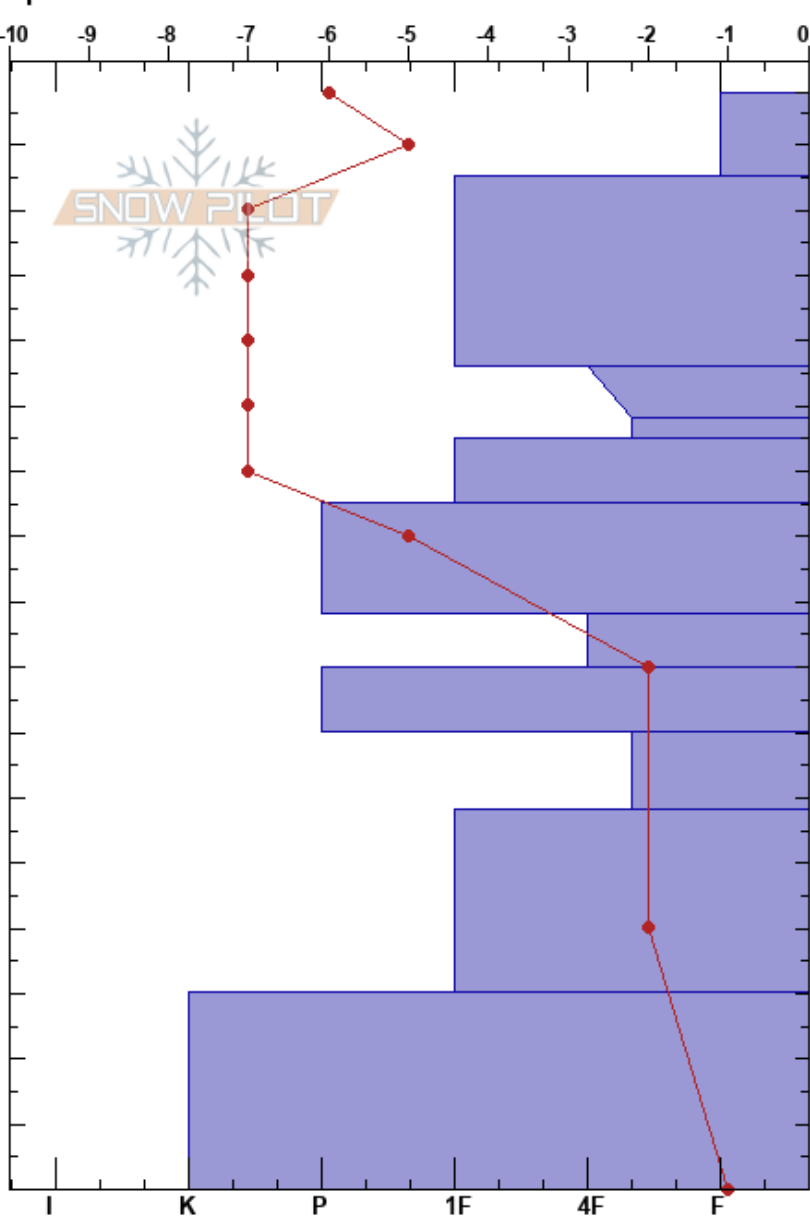

Neff Mountain
 San Juan Range
 CO
Elevation: 10389 ft
Aspect: NE
Specifics:

Michael ALTHERR
 01/24/2021 - 2:00pm
Co-ord: 37.04078N, -106.43318E
Slope Angle: 20°
Wind Loading: no

Stability: **HS:**168 **Layer Notes:**
Air Temperature: -6°C **PF:**105 126-118cm:Problematic layer
Sky Cover: OVC
Precipitation: S2
Wind: W Light Breeze

Height (cm)	Crystal		Moisture	ρ kg/m ³	Stability tests & Layer comments
	Form	Size			
168	+	1.5			
160	+	1.5			
150					
140	/	0.5			←ECTP7 @138cm on 0.5 cm FC
130					
120	□	0.5-1			
110	●	0.5-1			
100	●	0.3			
90					
80	□	2			
70	●	0.3			
60	□	3-6			
50					
40	●	0.5			
30					
20					
10	⊗				
0					