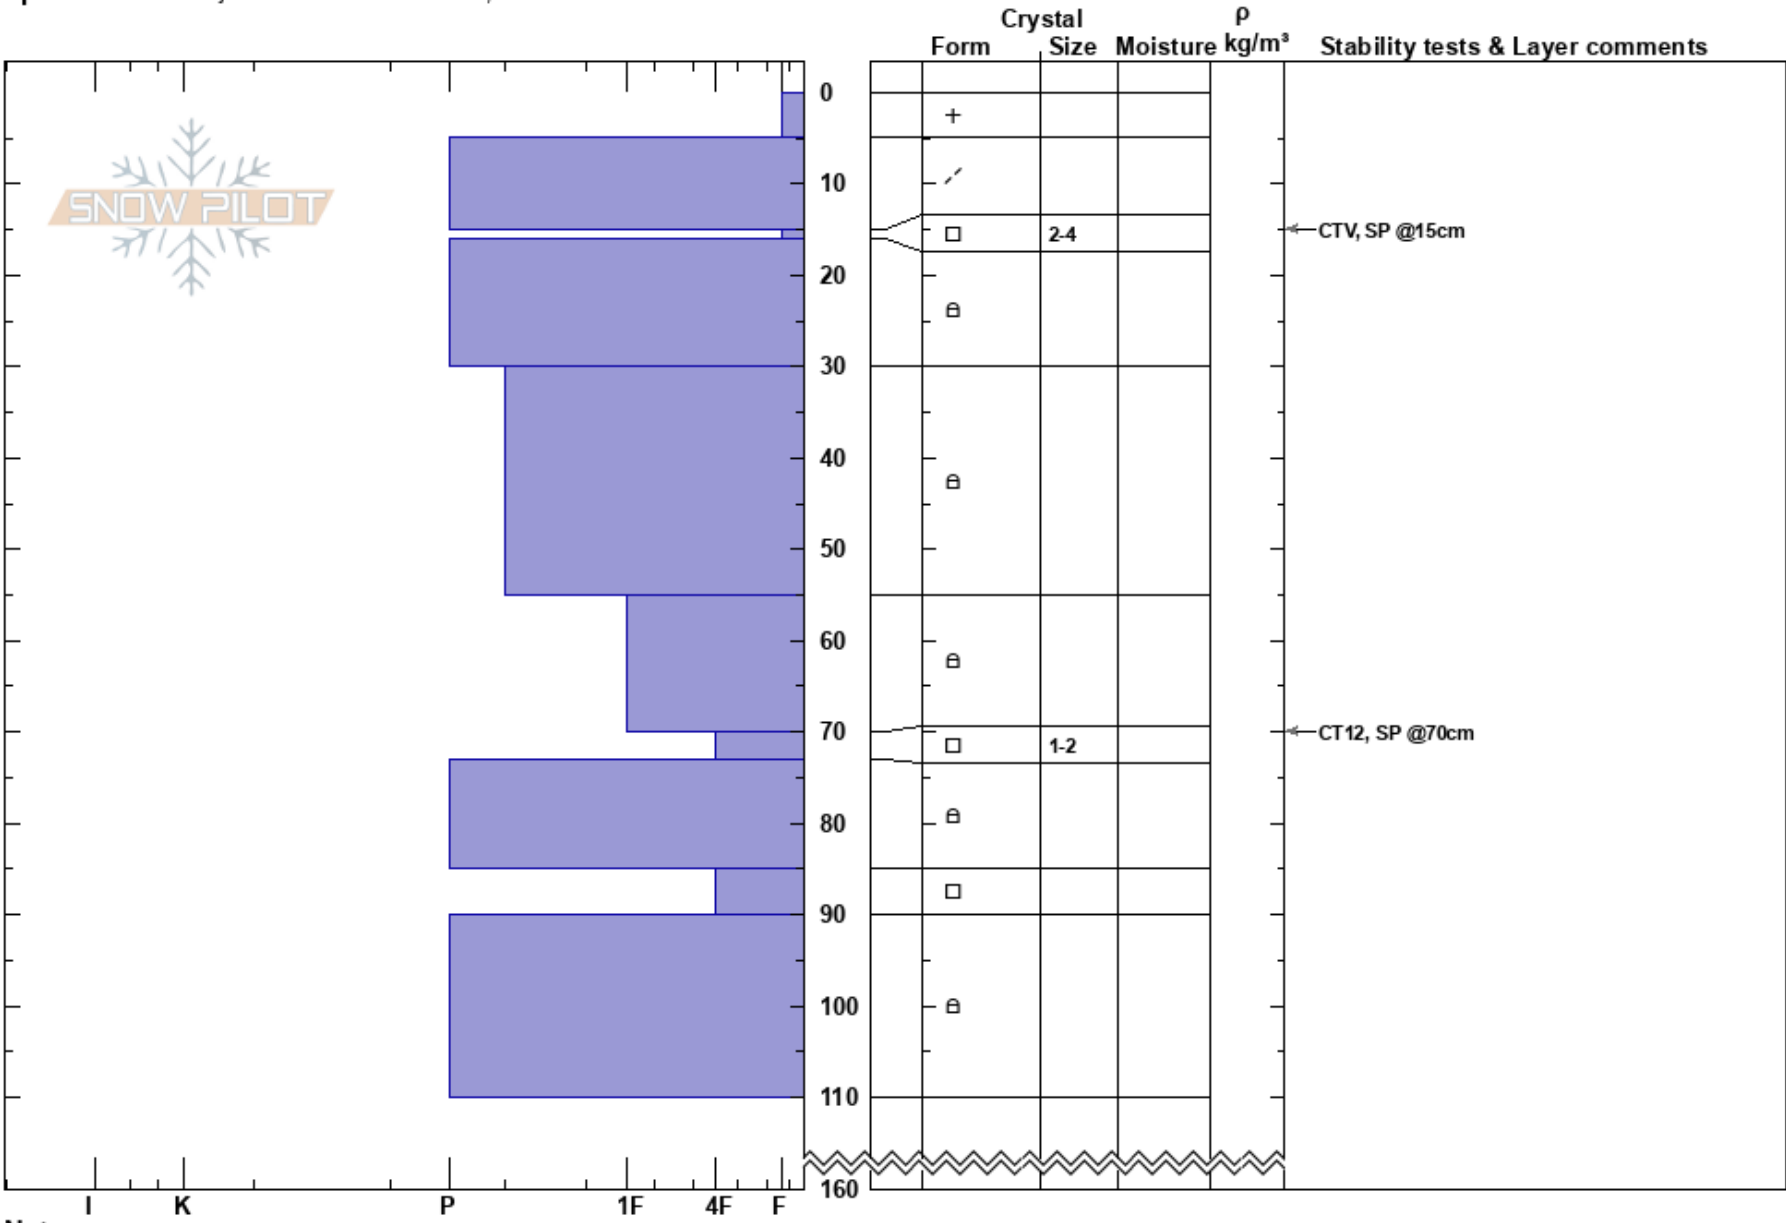

South Bowl
 Elk Mountains
 CO
Elevation: 12232 ft
Aspect: E
Specifics: Pit is adjacent to avalanche: crown;

Polly Layton
 01/24/2021 - 12:00pm
Co-ord: 13S 337693W 4332670N
Slope Angle: 32°
Wind Loading: previous

Stability:
Air Temperature: 20°F
Sky Cover: BKN
Precipitation: S-1
Wind: SW Light Breeze

HS: 160
PF: 5
PS: 5
 5-15cm: Problematic layer

Notes: