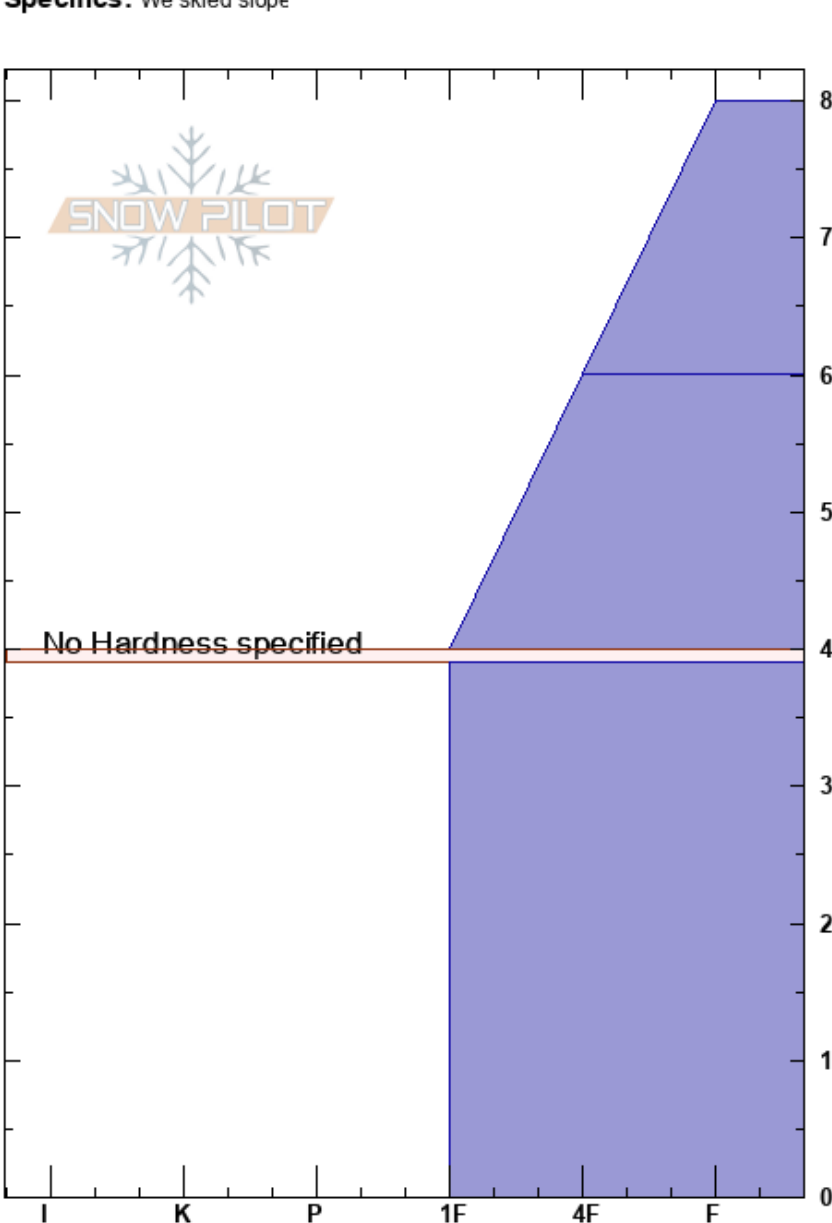

Orbed Slide- Gothics  
 NY  
 Elevation: 3806 ft  
 Aspect: 0°  
 Specifics: We skied slope

jeremy haas  
 24/01/2021 - 14:00  
 Co-ord: 44.12826N, -73.86726W  
 Slope Angle: 30°  
 Wind Loading: no

Stability: Fair  
 Air Temperature: -12°C  
 Sky Cover: CLR  
 Precipitation: NO  
 Wind: NW Moderate

HS:80  
 PF:30  
 PS:15  
 40-39cm:Problematic layer

Height (cm)	Crystal		Moisture	$\rho$ kg/m <sup>3</sup>	Stability tests & Layer comments
	Form	Size			
80	/	1			
70	•	1			
60					← STM @60cm Q1
50	•	1			
40	∇				← ECTN28 @40cm
20	□ (B)				