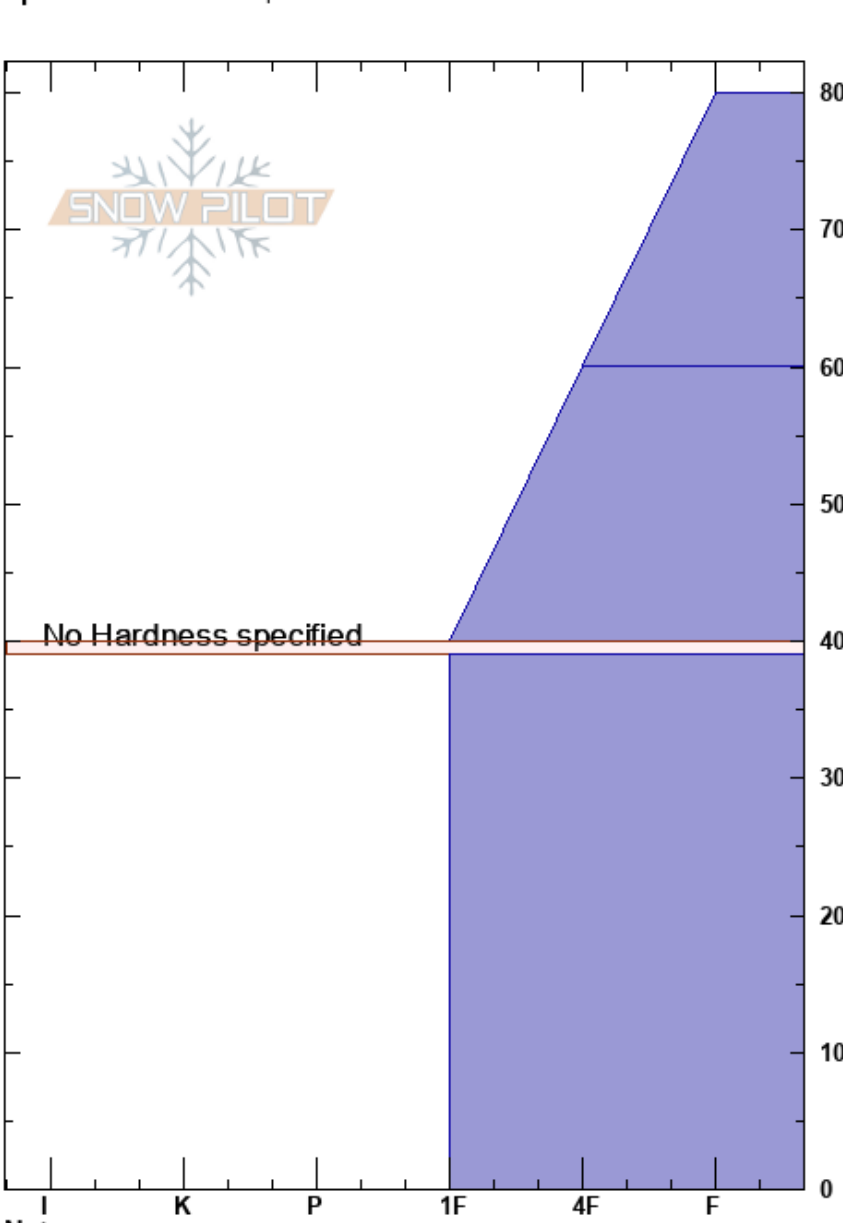

Orbed Slide- Gothics
 NY
 Elevation: 3806 ft
 Aspect: 0°
 Specifics: We skied slope

jeremy haas
 24/01/2021 - 14:00
 Co-ord: 44.12826N, -73.86726W
 Slope Angle: 30°
 Wind Loading: no

Stability: Fair
 Air Temperature: -12°C
 Sky Cover: CLR
 Precipitation: NO
 Wind: NW Moderate

HS:80
 PF:30
 PS:15
 40-39cm:Problematic layer

Height (cm)	Crystal		Moisture	ρ kg/m ³	Stability tests & Layer comments
	Form	Size			
80	/	1			
70	•	1			
60					← STM @60cm Q1
50	•	1			
40	∇				← ECTN28 @40cm
20	□ (B)				