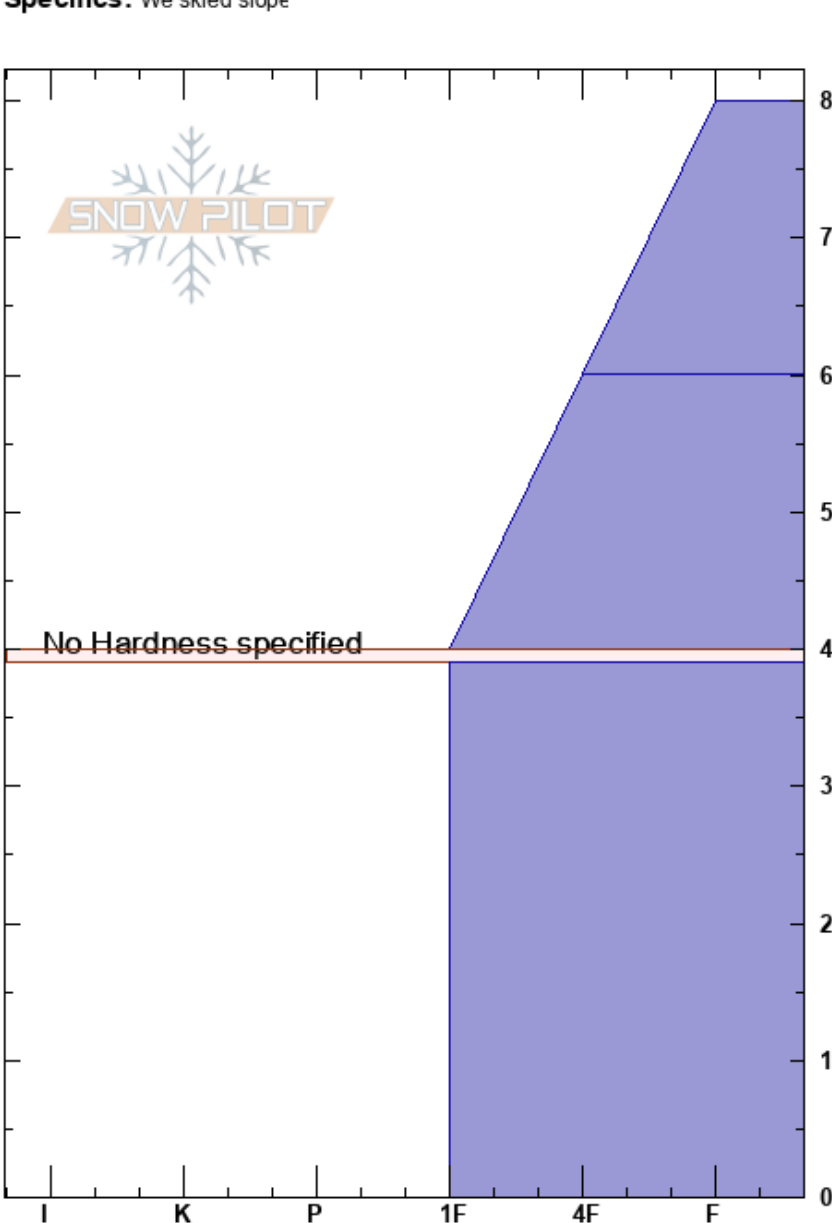

Orbed Slide- Gothics
 NY
 Elevation: 3806 ft
 Aspect: 0°
 Specifics: We skied slope

jeremy haas
 24/01/2021 - 14:00
 Co-ord: 44.12826N, -73.86726W
 Slope Angle: 30°
 Wind Loading: no

Stability: Fair
 Air Temperature: -12°C
 Sky Cover: CLR
 Precipitation: NO
 Wind: NW Moderate

HS:80
 PF:30
 PS:15
 40-39cm:Problematic layer

Height (cm)	Crystal		Moisture	ρ kg/m ³	Stability tests & Layer comments
	Form	Size			
80	/	1			
70	•	1			
60					← STM @60cm Q1
50	•	1			
40	∇				← ECTN28 @40cm
20	□ (B)				