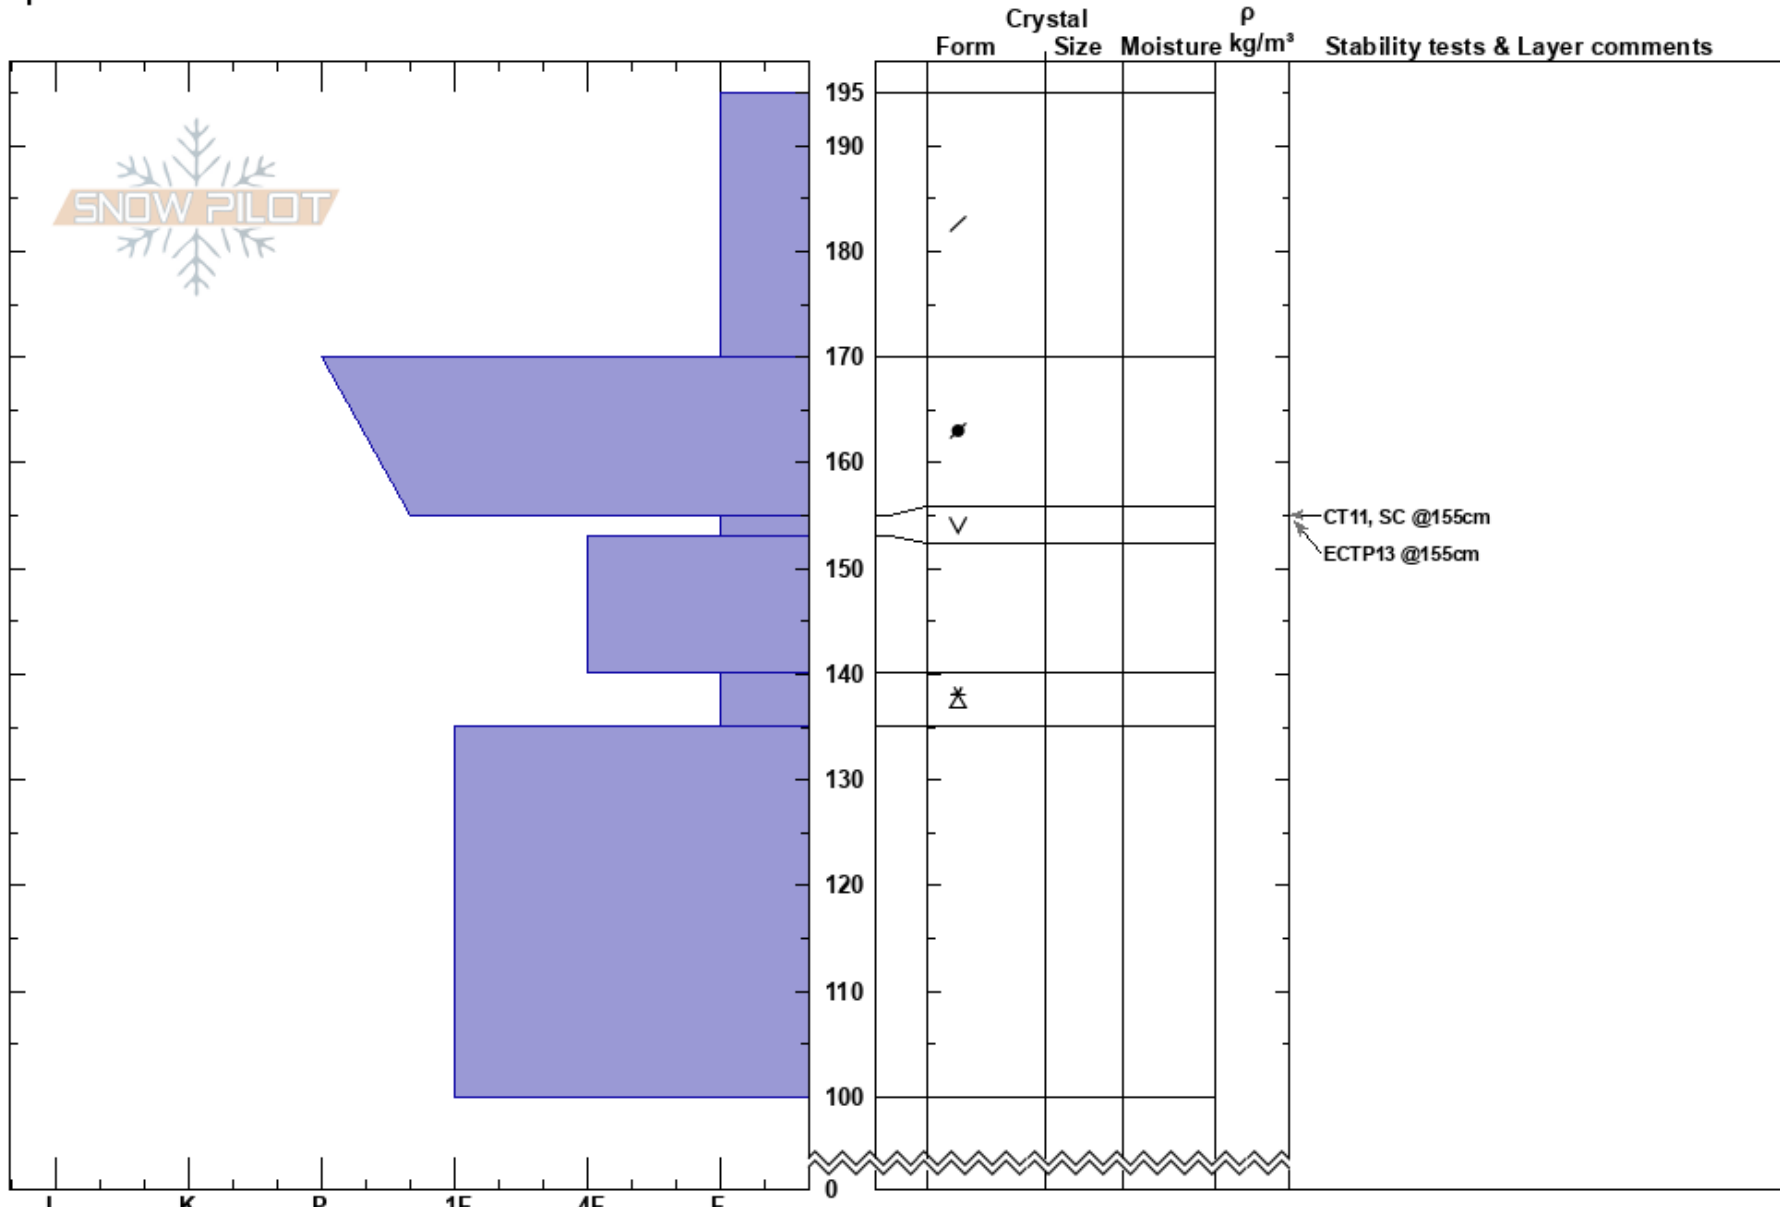

Top of Houdini
Teton Range
WY
Elevation: 9604 ft
Aspect: N
Specifics:

Nancy Bockino
01/24/2021 - 12:00pm
Co-ord: 12T 517238E 4838486N
Slope Angle: 25°
Wind Loading:

Stability: **HS:195**
Air Temperature: 155-153cm:Problematic layer
Sky Cover: CLR
Precipitation: NO
Wind: Calm

Notes: Test Depth 100cm