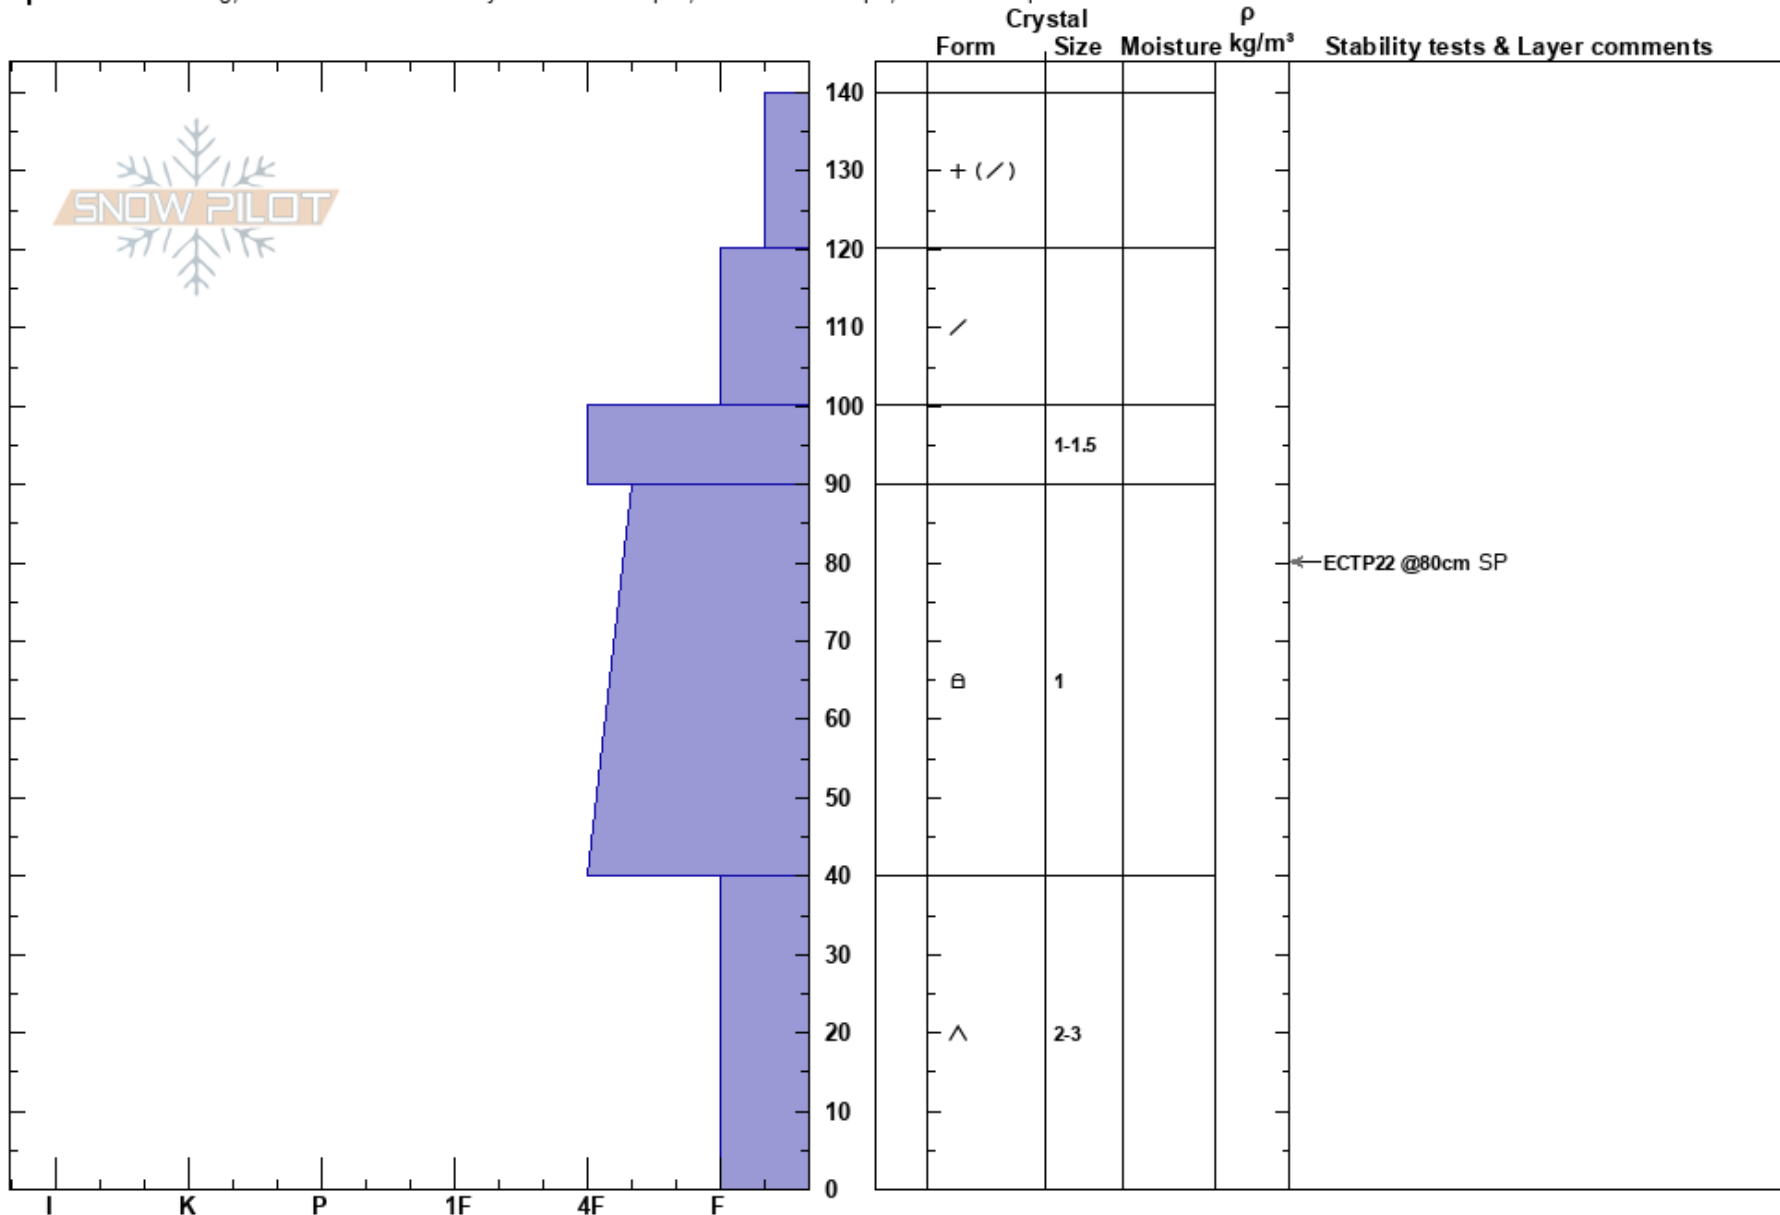

The Gem  
 Zirkel Wilderness  
 CO  
 Elevation: 9800 ft  
 Aspect: NE

Brian Gardel  
 01/24/2021 - 12:00pm  
 Co-ord:  
 Slope Angle: 30°  
 Wind Loading: previous

Stability:  
 Air Temperature: 20°F  
 Sky Cover: FEW  
 Precipitation: NO  
 Wind: Calm

HS:140  
 PF:85  
 PS:35  
 Layer Notes:

Specifics: Cracking; Recent avalanche activity on different slopes; Ski tracks on slope; We skied slope

Notes: