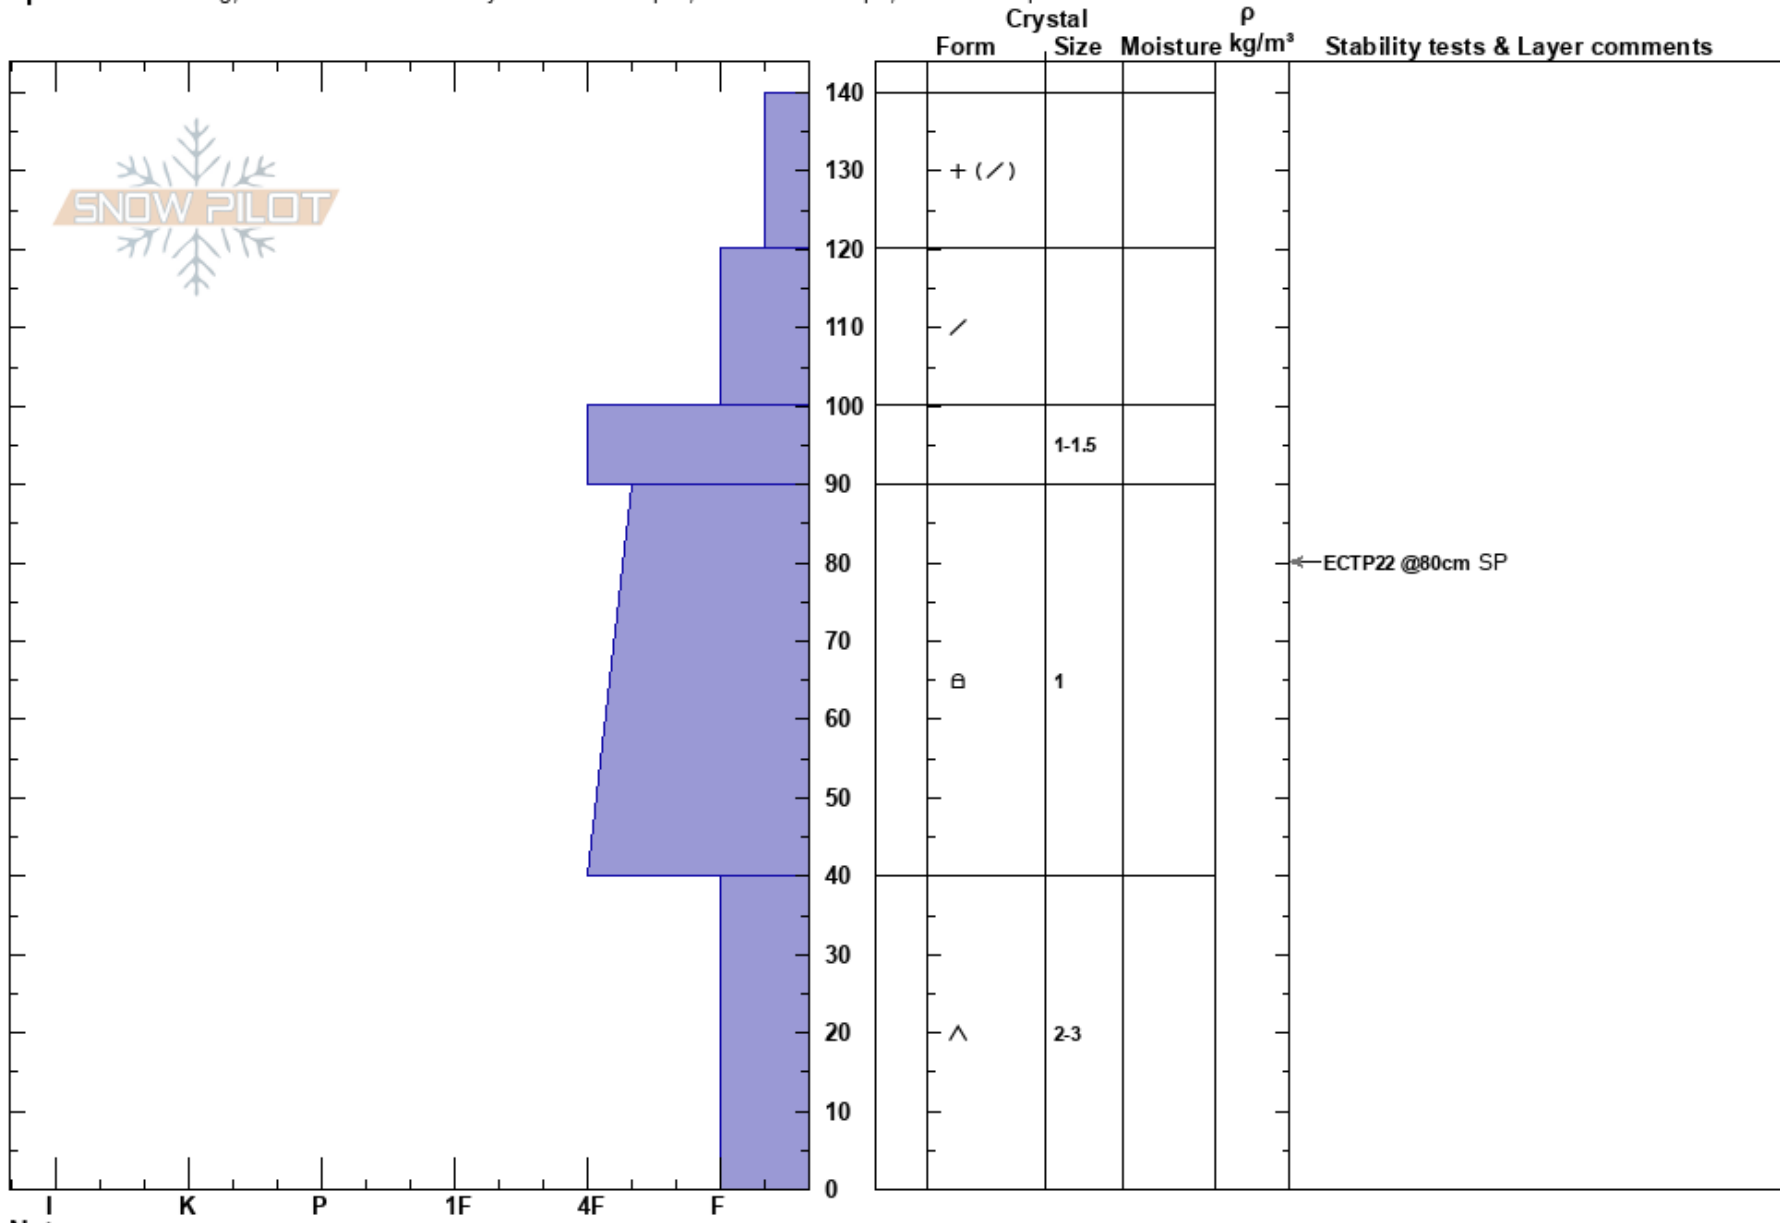

The Gem  
 Zirkel Wilderness  
 CO  
 Elevation: 9800 ft  
 Aspect: NE

Brian Gardel  
 01/24/2021 - 12:00pm  
 Co-ord:  
 Slope Angle: 30°  
 Wind Loading: previous

Stability:  
 Air Temperature: 20°F  
 Sky Cover: FEW  
 Precipitation: NO  
 Wind: Calm

HS:140  
 PF:85  
 PS:35  
 Layer Notes:

Specifics: Cracking; Recent avalanche activity on different slopes; Ski tracks on slope; We skied slope

Notes: