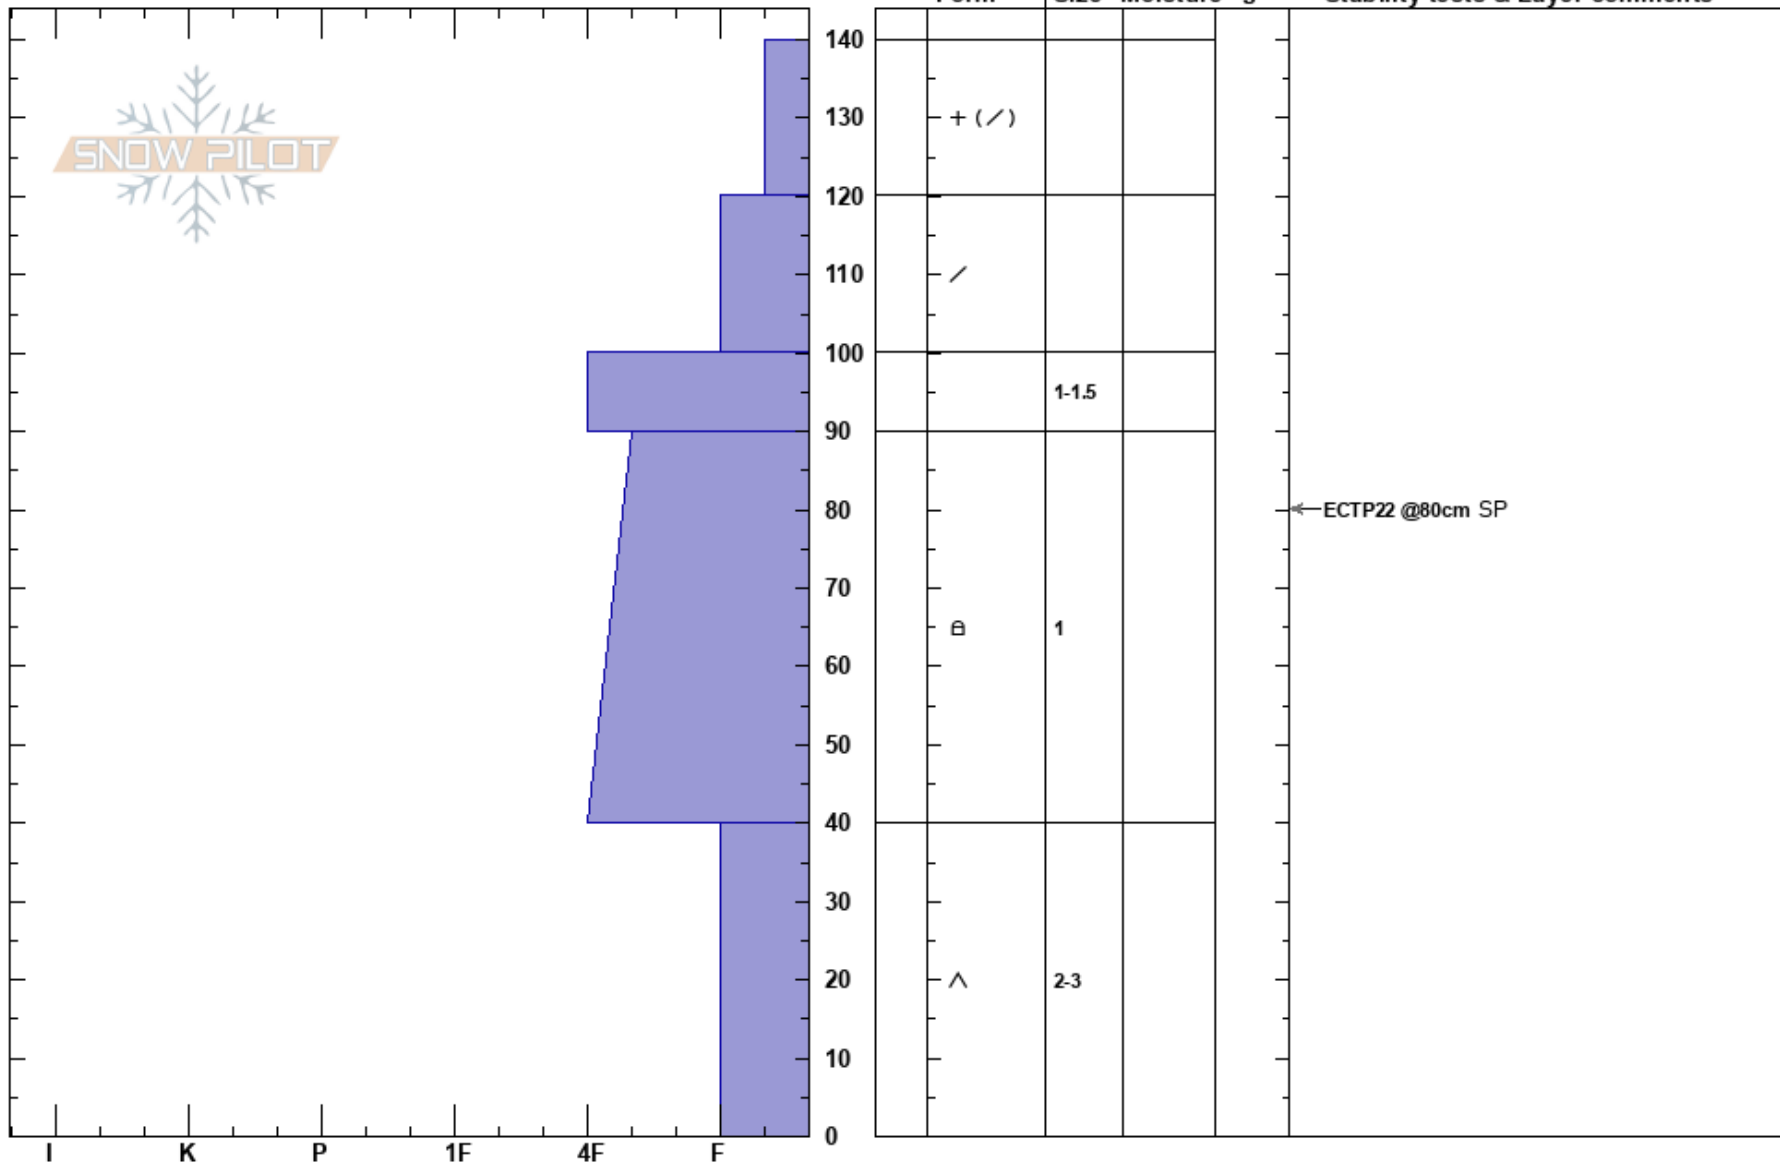

The Gem
 Zirkel Wilderness
 CO
 Elevation: 9800 ft
 Aspect: NE

Brian Gardel
 01/24/2021 - 12:00pm
 Co-ord:
 Slope Angle: 30°
 Wind Loading: previous

Stability:
 Air Temperature: 20°F
 Sky Cover: FEW
 Precipitation: NO
 Wind: Calm

HS:140
 PF:85
 PS:35
 Layer Notes:

Specifics: Cracking; Recent avalanche activity on different slopes; Ski tracks on slope; We skied slope

Notes: