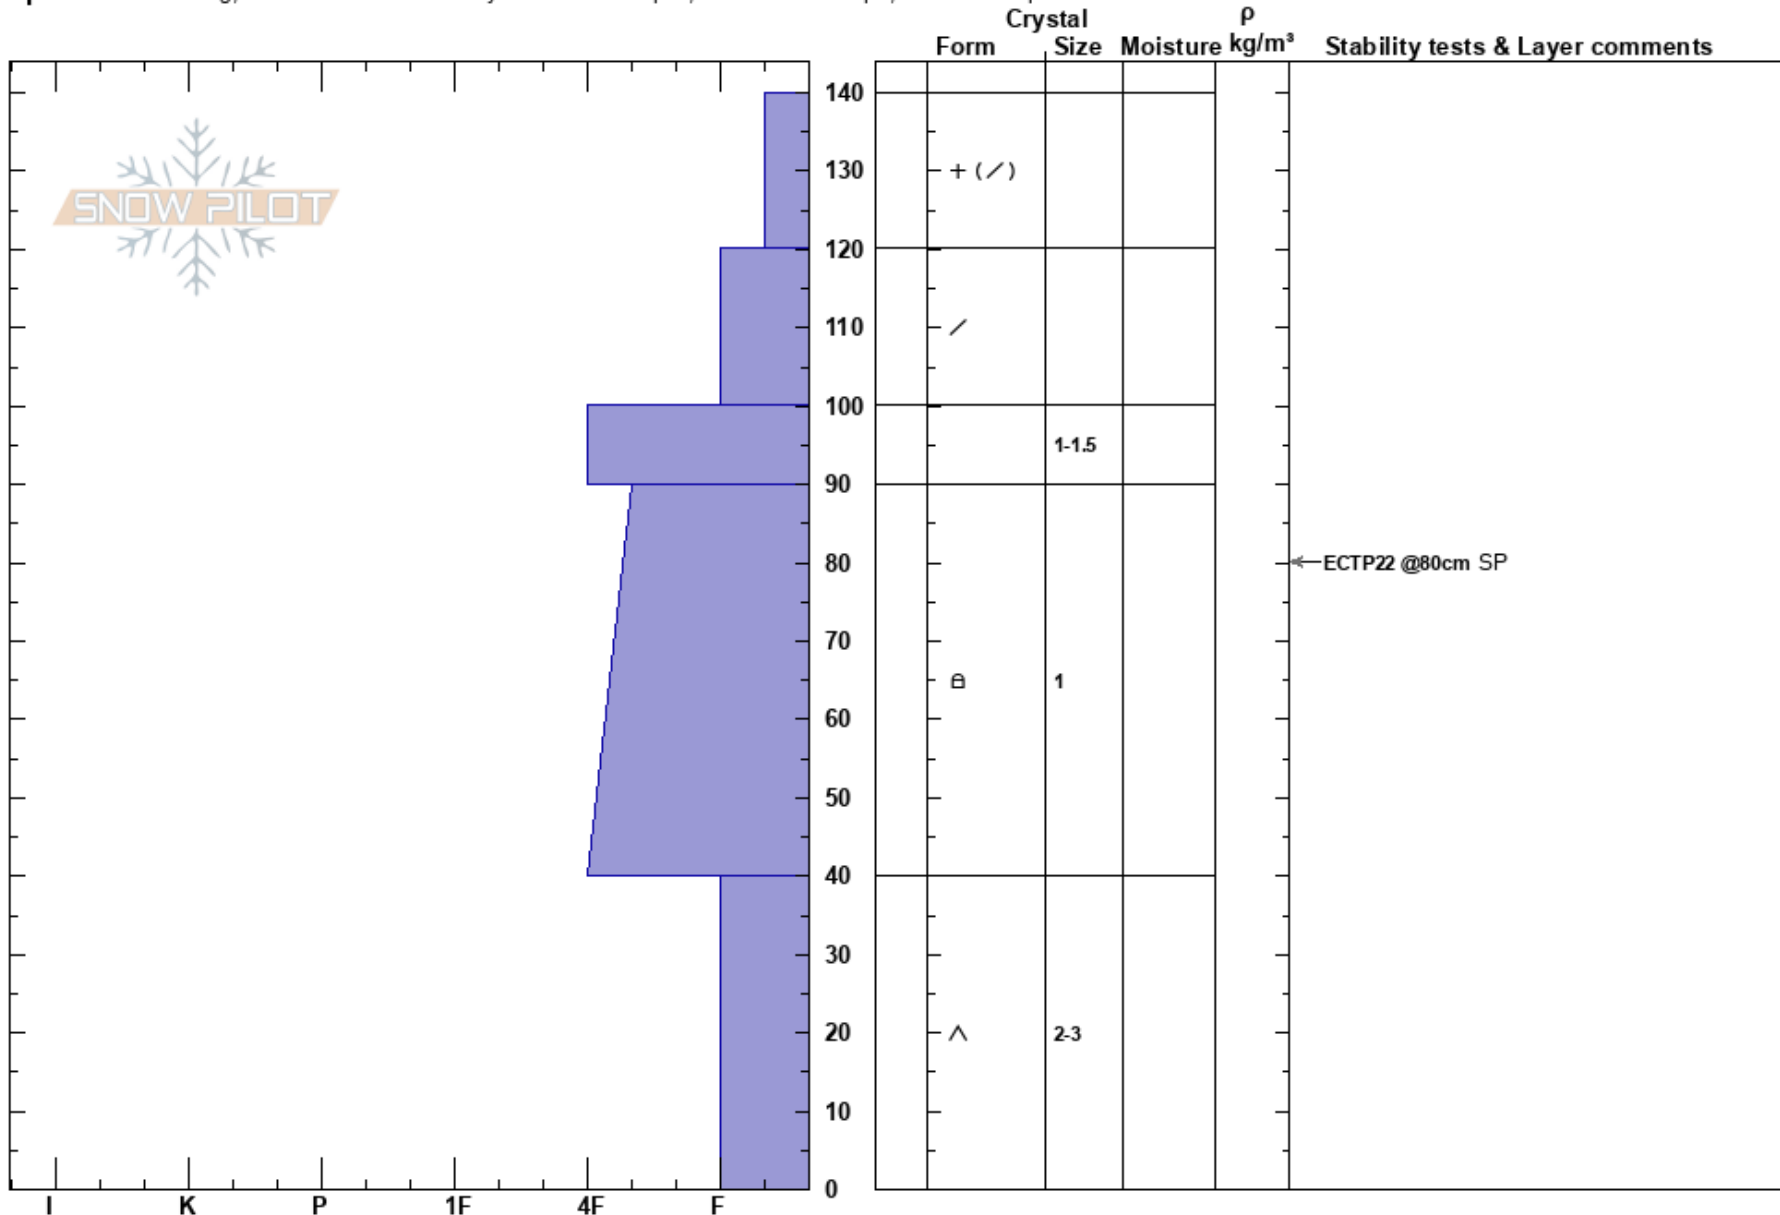

The Gem
 Zirkel Wilderness
 CO
 Elevation: 9800 ft
 Aspect: NE

Brian Gardel
 01/24/2021 - 12:00pm
 Co-ord:
 Slope Angle: 30°
 Wind Loading: previous

Stability:
 Air Temperature: 20°F
 Sky Cover: FEW
 Precipitation: NO
 Wind: Calm

HS:140
 PF:85
 PS:35
 Layer Notes:

Specifics: Cracking; Recent avalanche activity on different slopes; Ski tracks on slope; We skied slope

Notes: