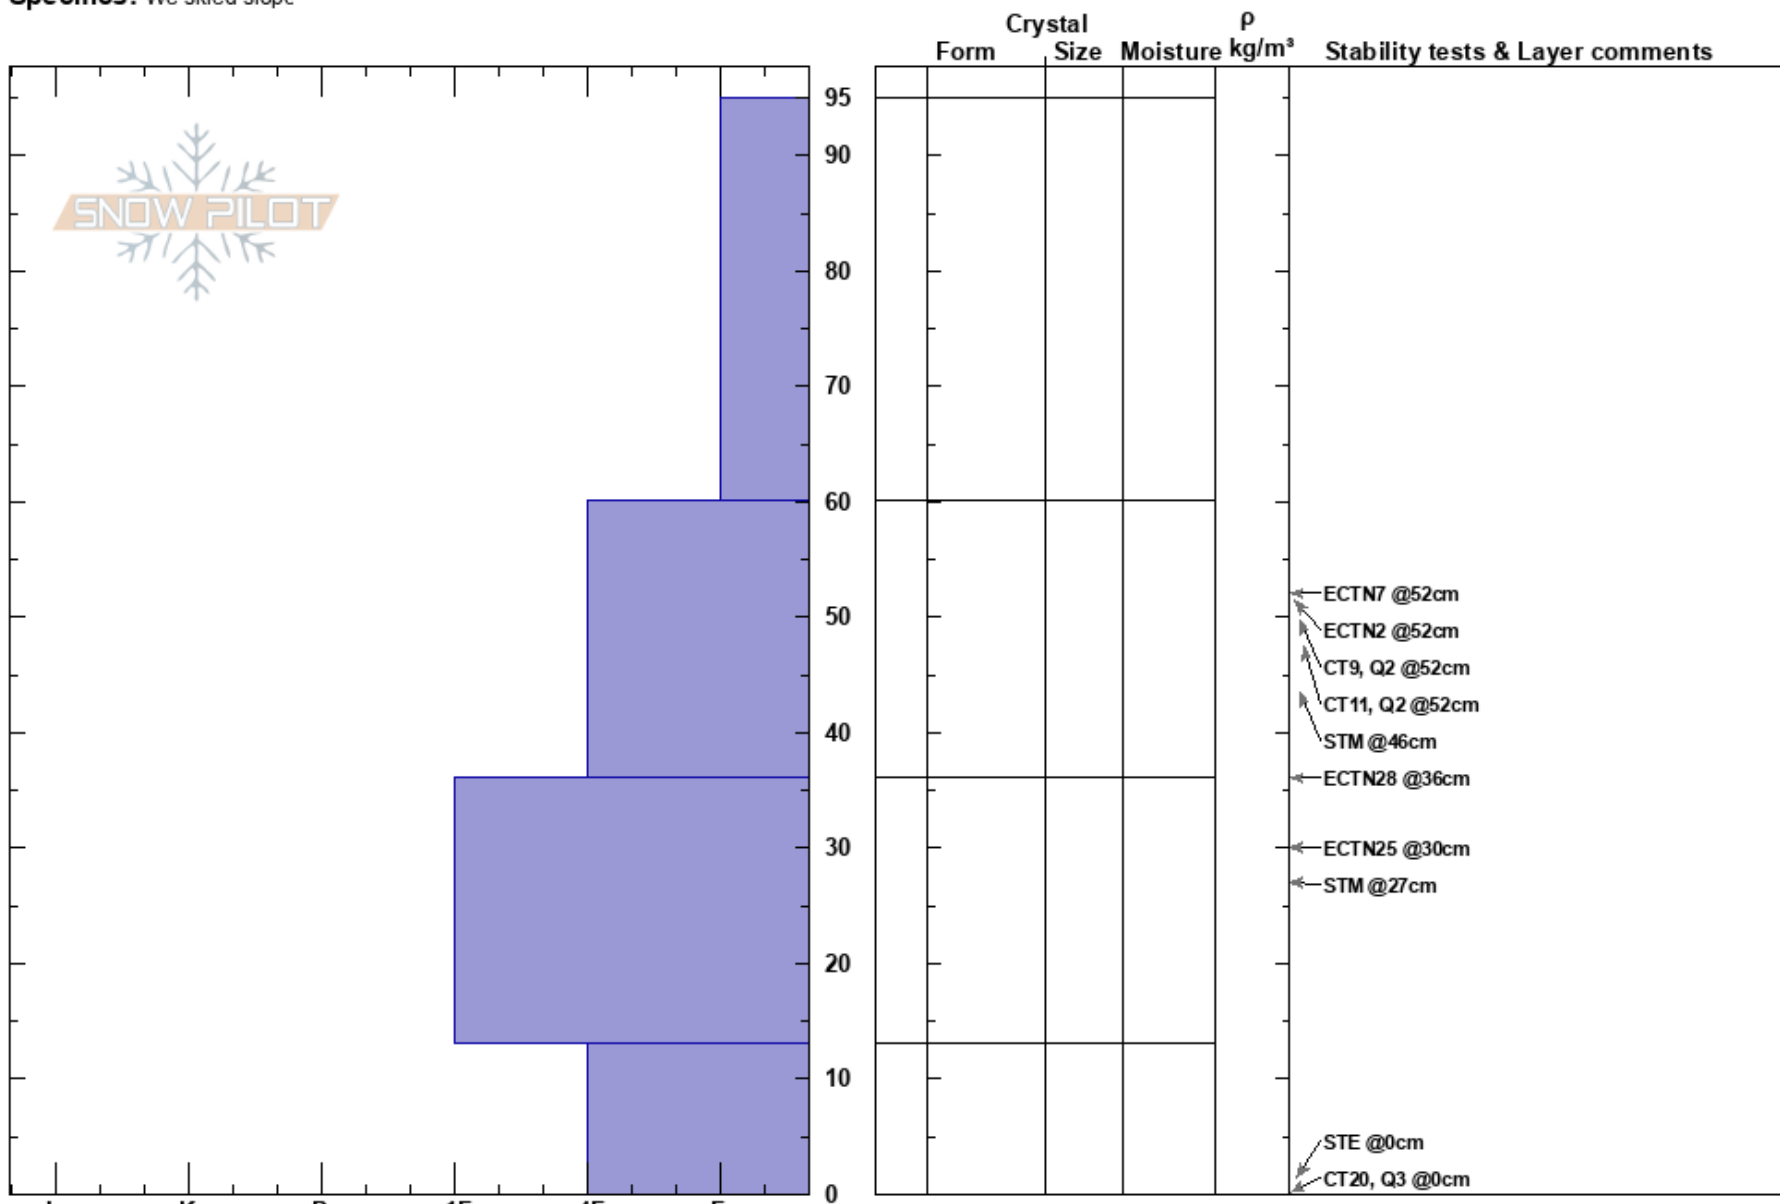

Wolf Creek Steeps
 Snake River Range
 WY
Elevation: 6789 ft
Aspect: E
Specifics: We skied slope

Brenden Cronin
 01/24/2021 - 1:00pm
Co-ord: 12T 508790W 4783727N
Slope Angle: 30°
Wind Loading:

Stability: Fair
Air Temperature:
Sky Cover: FEW
Precipitation: NO
Wind: Calm

HS:95
PF:60 60-36cm:Problematic layer
PS:30

Notes: Evidence of previous natural activity, noted by the debris piles as we skied out of Wolf Creek.

A.Davis acted as scribe.