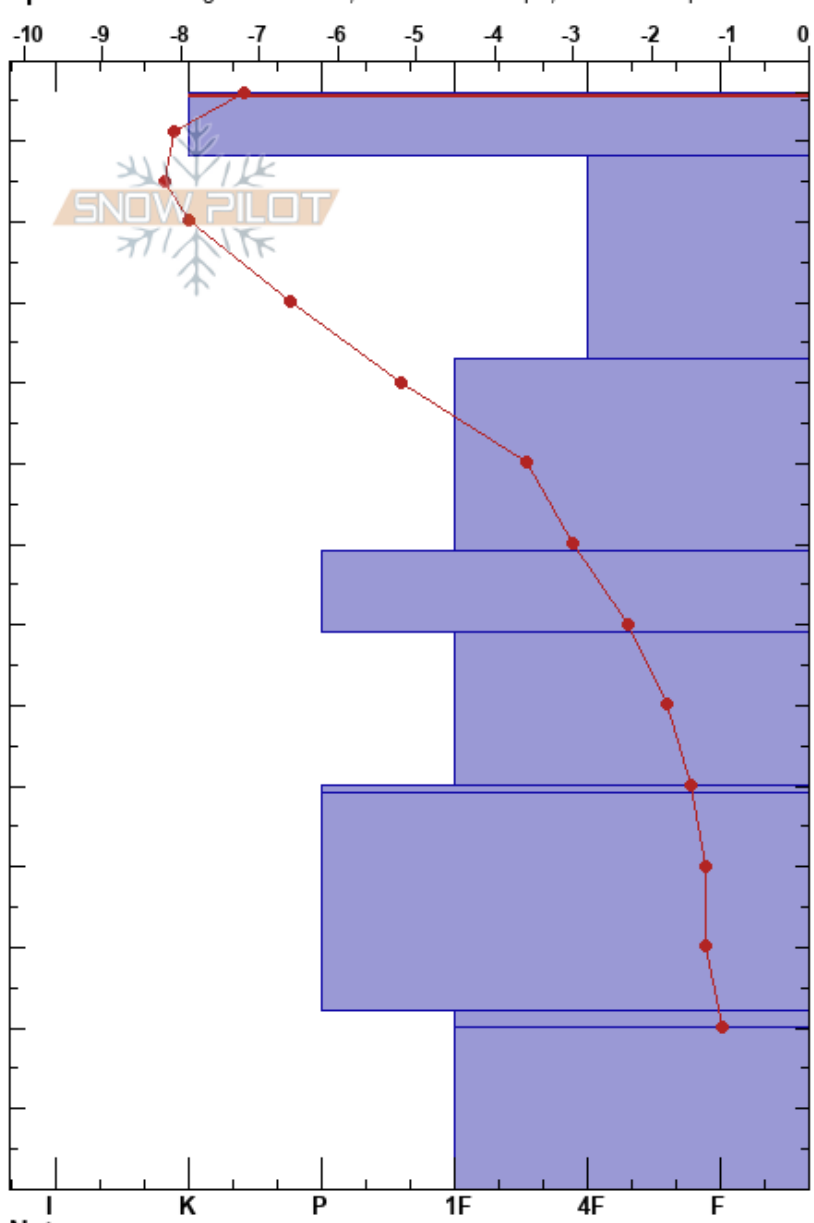

16 to 1
 Silver Valley Area
 ID
 Elevation: 5938 ft
 Aspect: 24°

morgan winchester
 01/24/2021 - 12:45pm
 Co-ord: 47.49340N, -116.14150W
 Slope Angle: 37°
 Wind Loading: no

Stability: Very Good **HS:136** **Layer Notes:**
 Air Temperature: -9°C **PF:2** 136-128cm:Problematic layer
 Sky Cover: OVC
 Precipitation: S-1
 Wind: SW Calm

Specifics: Pit dug in a Ski Area; Ski tracks on slope; We skied slope

Form	Crystal		ρ kg/m ³	Stability tests & Layer comments
	Size	Moisture		
∇	6			
=				
⊠	3			
□	1			
♡	2			
⊞	1			
⊞	1.5			
●	2			
♡	1			
●	4			