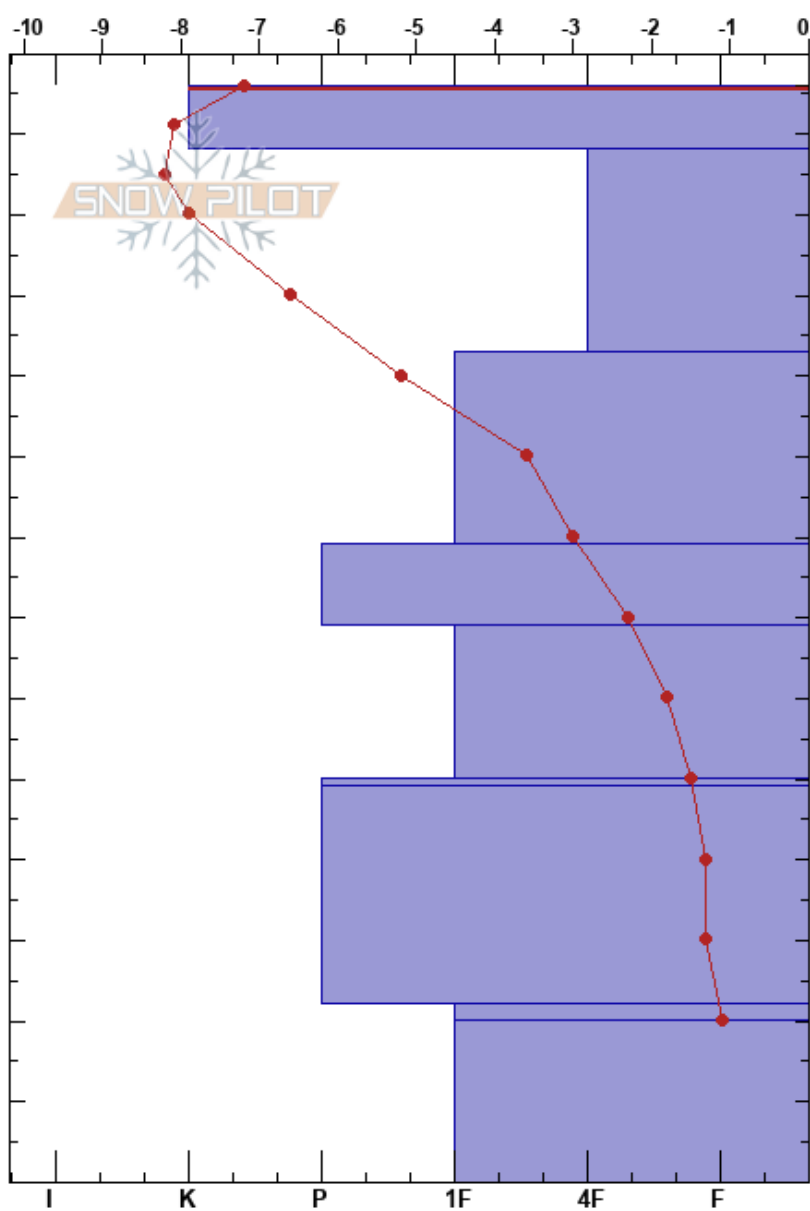

16 to 1
 Silver Valley Area
 ID
 Elevation: 5938 ft
 Aspect: 24°

morgan winchester
 01/24/2021 - 12:45pm
 Co-ord: 47.49340N, -116.14150W
 Slope Angle: 37°
 Wind Loading: no

Stability: Very Good **HS:136** **Layer Notes:**
 Air Temperature: -9°C **PF:2** 136-128cm:Problematic layer
 Sky Cover: OVC
 Precipitation: S-1
 Wind: SW Calm

Specifics: Pit dug in a Ski Area; Ski tracks on slope; We skied slope

Form	Crystal		Moisture	ρ kg/m ³	Stability tests & Layer comments
	Size				
∇	6				
=					
⊠	3				
□	1				
♡	2				
⊞	1				
⊞	1.5				
●	2				
♡	1				
●	4				