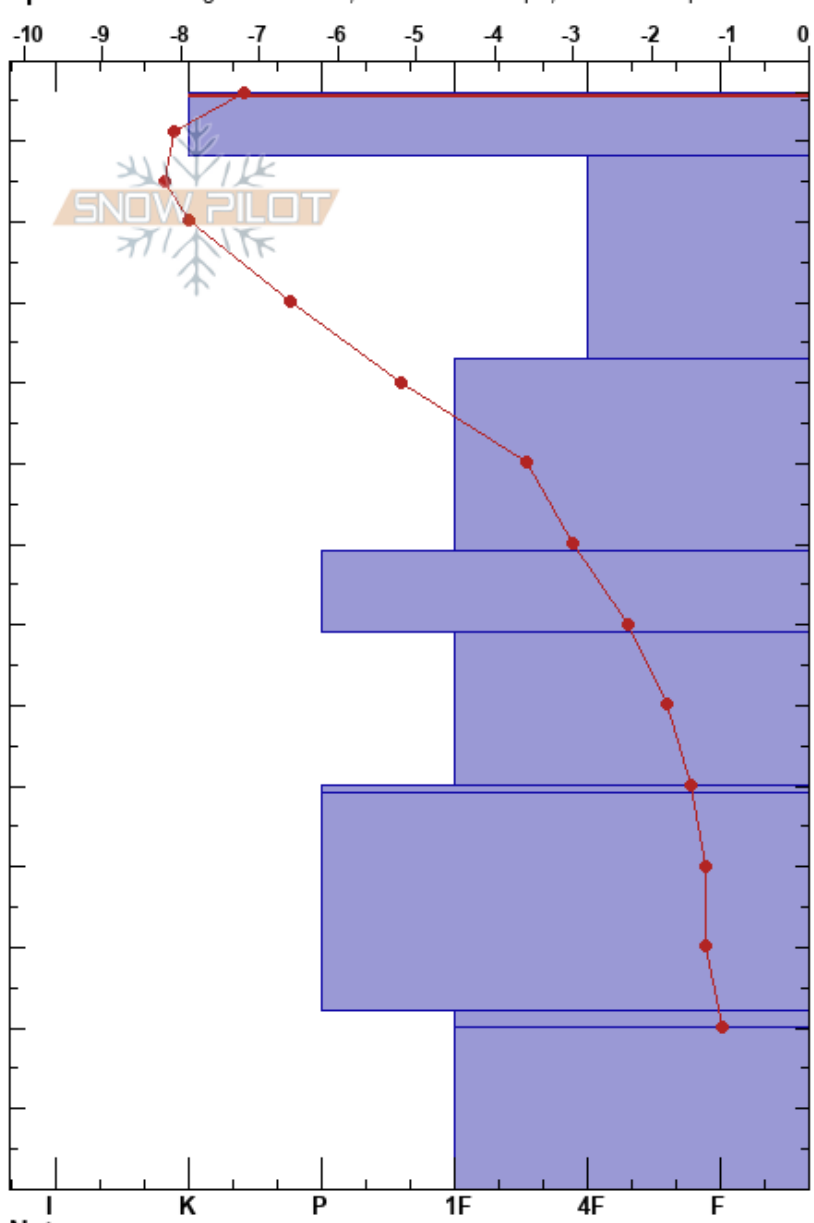

16 to 1  
 Silver Valley Area  
 ID  
 Elevation: 5938 ft  
 Aspect: 24°

morgan winchester  
 01/24/2021 - 12:45pm  
 Co-ord: 47.49340N, -116.14150W  
 Slope Angle: 37°  
 Wind Loading: no

Stability: Very Good **HS:136** **Layer Notes:**  
 Air Temperature: -9°C **PF:2** 136-128cm:Problematic layer  
 Sky Cover: OVC  
 Precipitation: S-1  
 Wind: SW Calm

**Specifics:** Pit dug in a Ski Area; Ski tracks on slope; We skied slope

Form	Crystal		$\rho$ kg/m <sup>3</sup>	Stability tests & Layer comments
	Size	Moisture		
∇	6			
=				
⊠	3			
□	1			
♡	2			
⊞	1			
⊞	1.5			
●	2			
♡	1			
●	4			