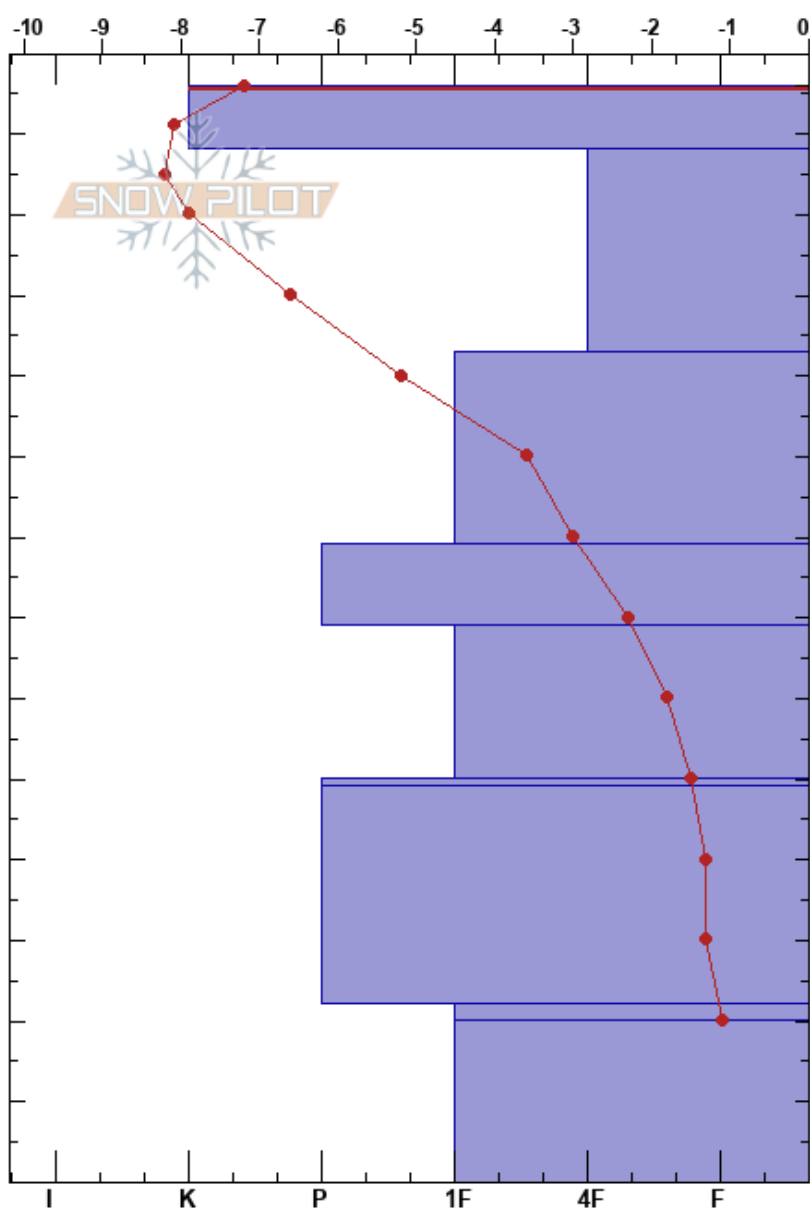

16 to 1
 Silver Valley Area
 ID
 Elevation: 5938 ft
 Aspect: 24°

morgan winchester
 01/24/2021 - 12:45pm
 Co-ord: 47.49340N, -116.14150W
 Slope Angle: 37°
 Wind Loading: no

Stability: Very Good **HS:136** **Layer Notes:**
 Air Temperature: -9°C **PF:2** 136-128cm:Problematic layer
 Sky Cover: OVC
 Precipitation: S-1
 Wind: SW Calm

Specifics: Pit dug in a Ski Area; Ski tracks on slope; We skied slope

Form	Crystal Size	Moisture	ρ kg/m ³	Stability tests & Layer comments
∇	6			
=				
⊠	3			
□	1			
♡	2			
⊞	1			
⊞	1.5			
●	2			
♡	1			
●	4			