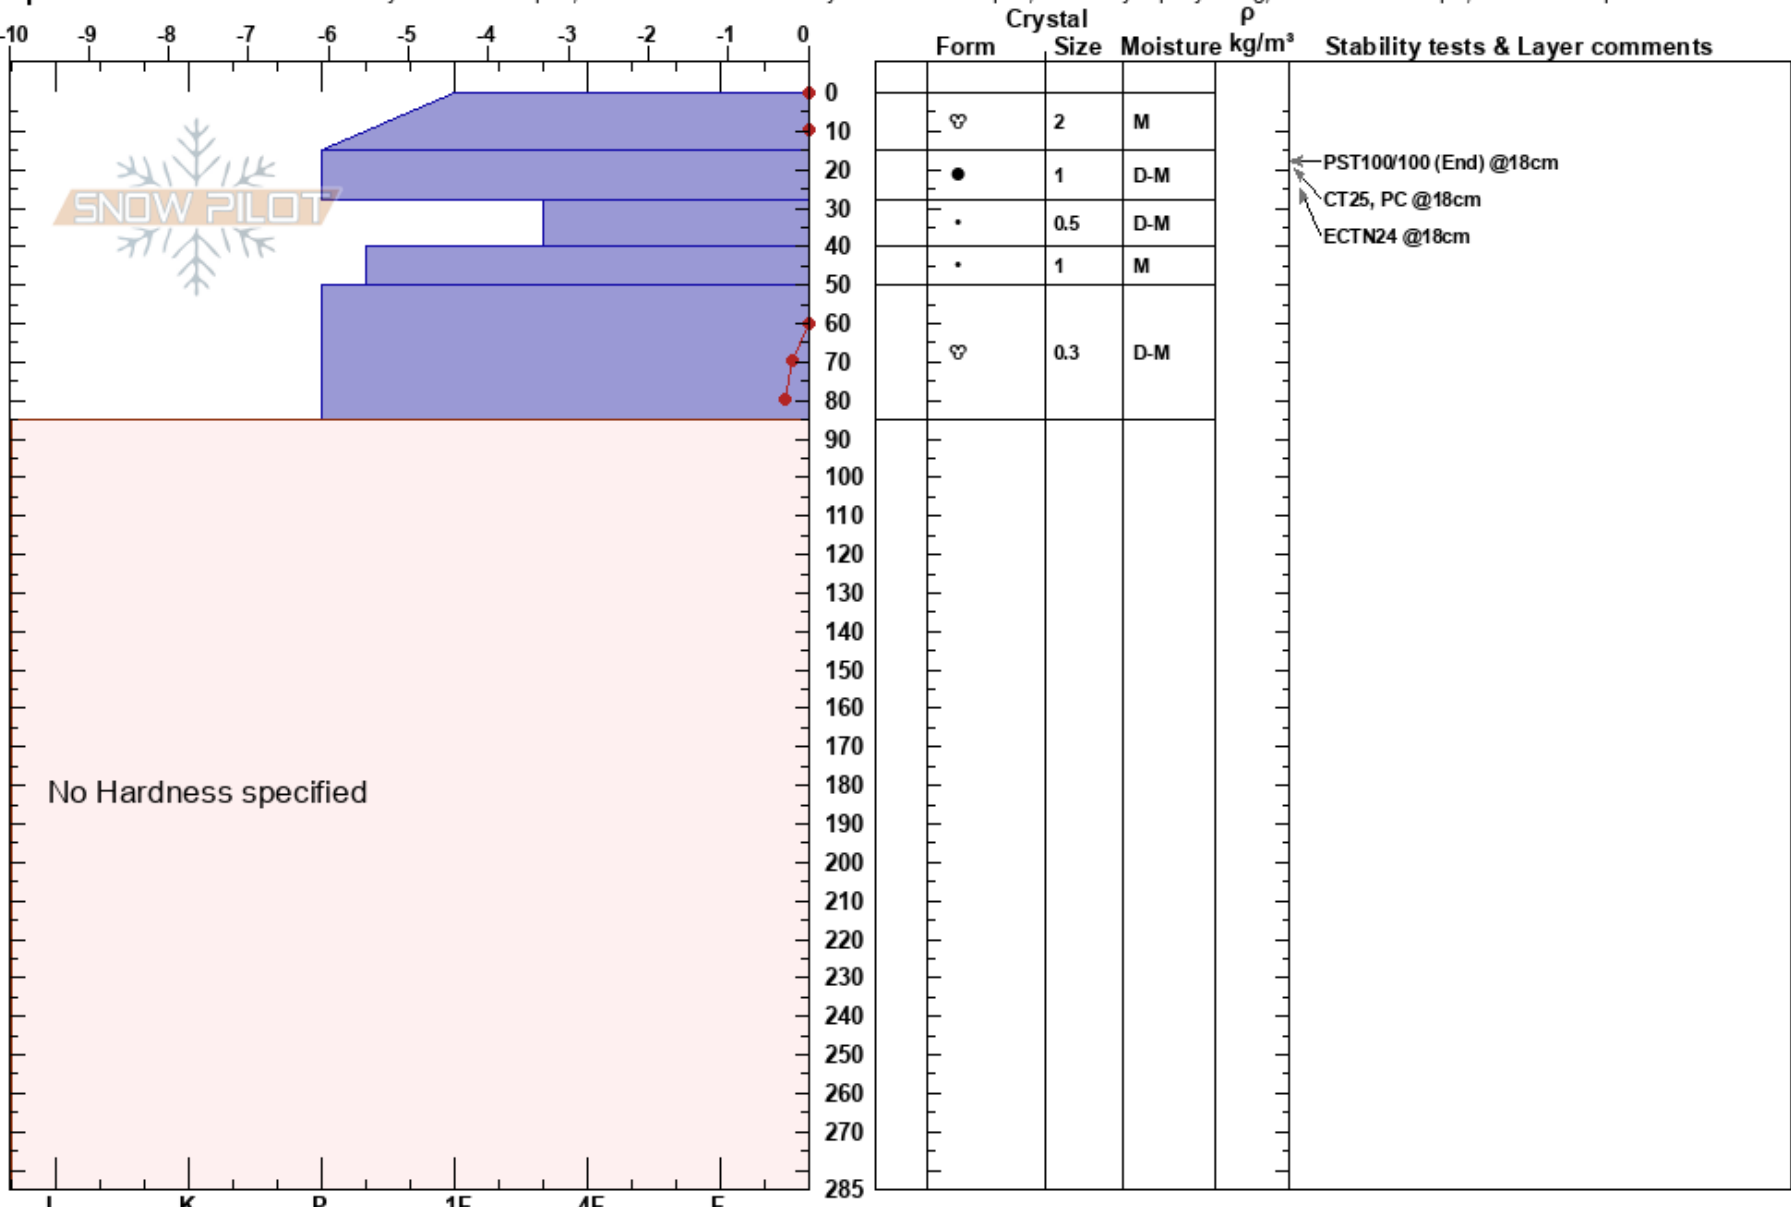

Avi 2 final day wSteve olan kenneally
 Castle Peak Area 04/23/2017 - 1:00pm
 CA Co-ord:
 Elevation: 8600 ft Slope Angle: 23°
 Aspect: 1° Wind Loading: previous

Stability: Fair HS:285 Layer Notes:
 Air Temperature: 4.3°C PF:15 28-40cm: Problematic layer
 Sky Cover: FEW
 Precipitation: NO
 Wind: SW Gale Force

Specifics: Recent avalanche activity on similar slopes; Recent avalanche activity on different slopes; Instability rapidly rising; Ski tracks on slope; We skied slope

Notes: