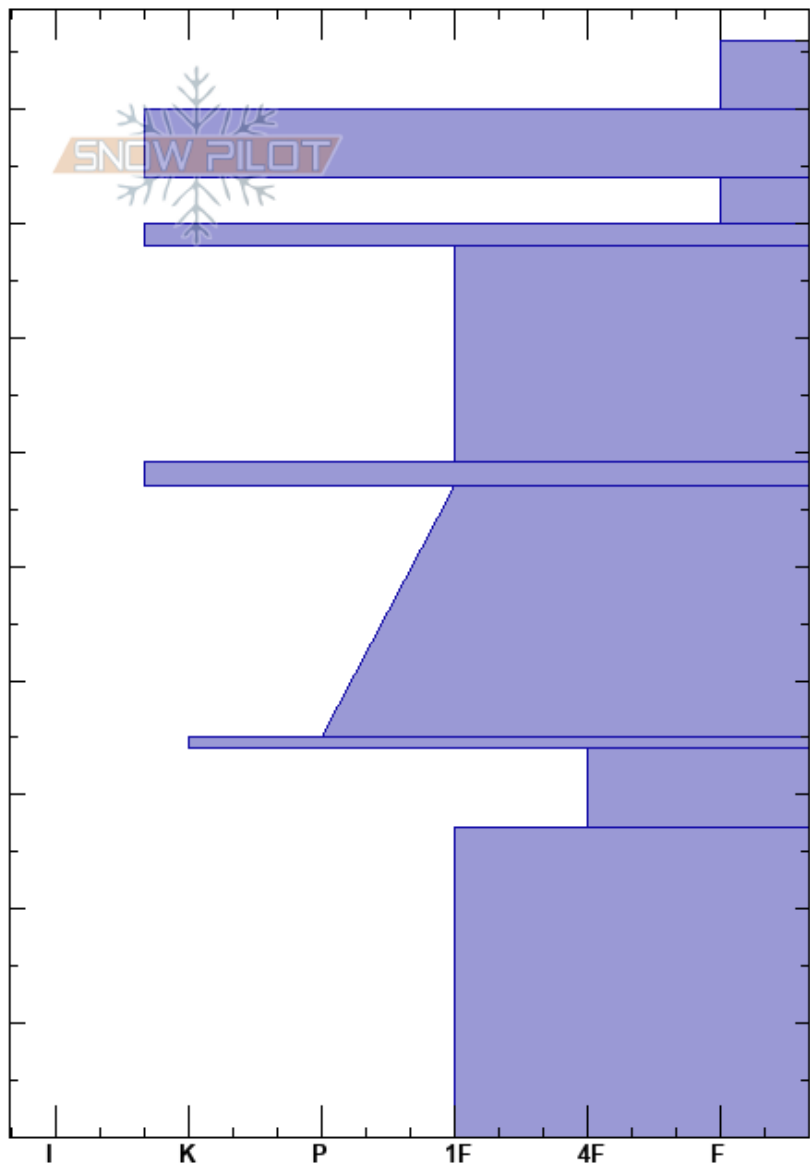

Silver Peak  
 Central Sierra  
 CA  
 Elevation: 7174 ft  
 Aspect: 42°  
 Specifics:

Brandon Schwartz  
 01/24/2021 - 10:00am  
 Co-ord: 39.22974N, -120.24174W  
 Slope Angle: 25°  
 Wind Loading: no

Stability: Good  
 Air Temperature:  
 Sky Cover: BKN  
 Precipitation: NO  
 Wind: SW Moderate

HS:96  
 PF:6  
 PS:6  
 34-27cm: Dec 11

Layer Notes:

Height (cm)	Crystal		Moisture	$\rho$ kg/m <sup>3</sup>	Stability tests & Layer comments
	Form	Size			
96	∇	10			
90	/	1			
88	=				
80	□	1			← ECTP16 @78cm
78	=				
70	⊖ (●)	1			
60	=				
50	●	1	M		
40	=				
34	⊖	2-4	D		← PST43/100 (SF) @34cm ← DTN @34cm
30	=				34-27cm: Dec 11
20	⊖ (●)	1	M		
10					
0					

Notes: Pit dug in below treeline terrain.