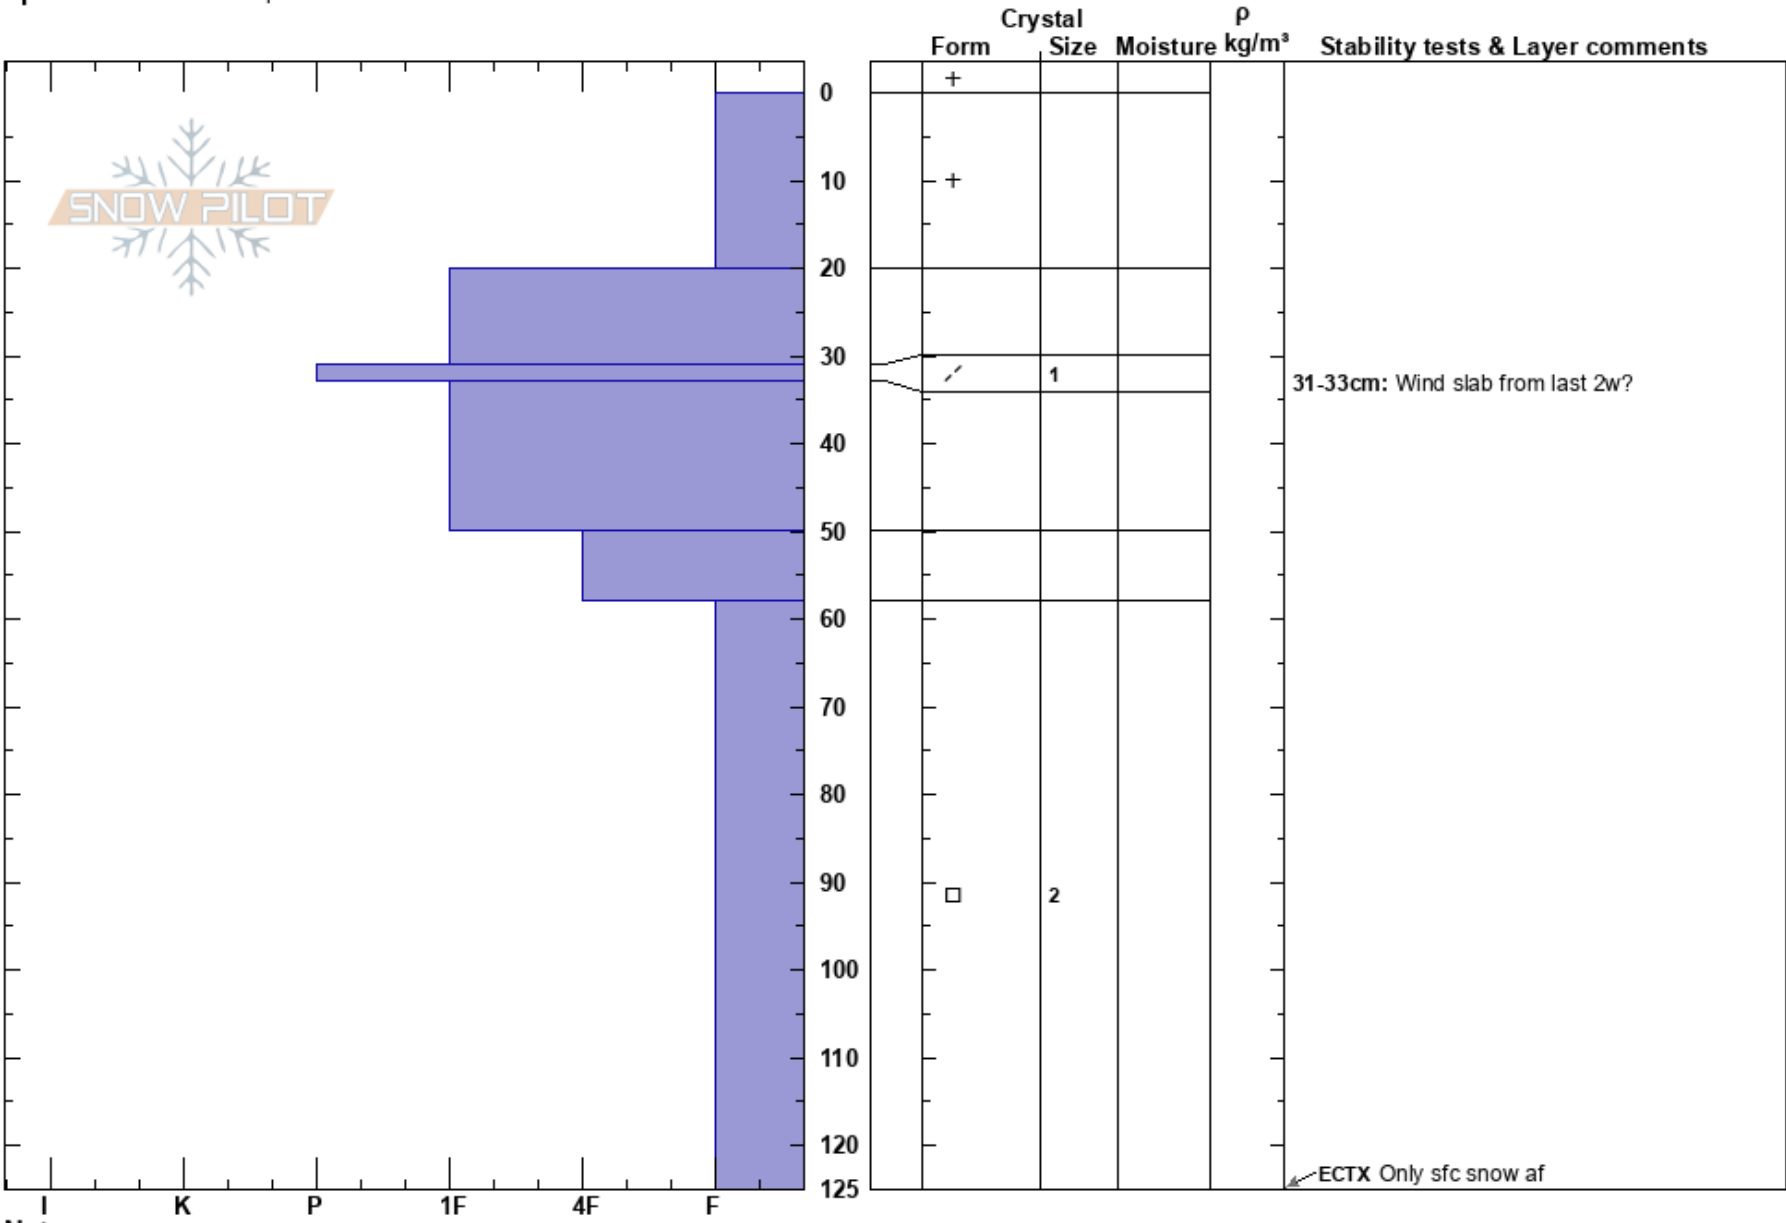

N Diamond near TL
 Front Range
 CO
Elevation: 10995 ft
Aspect: E
Specifics: We skied slope

Michael Warkander
 01/23/2021 - 3:00pm
Co-ord: 40.52233N, -105.90314W
Slope Angle: 10°
Wind Loading: no

Stability: Good
Air Temperature:
Sky Cover: OVC
Precipitation: S2
Wind: Calm

HS: 125
PS: 25
 31-33cm: Wind slab from last 2w?
 58-125cm: Problematic layer

ECTX Only sfc snow af

Notes: