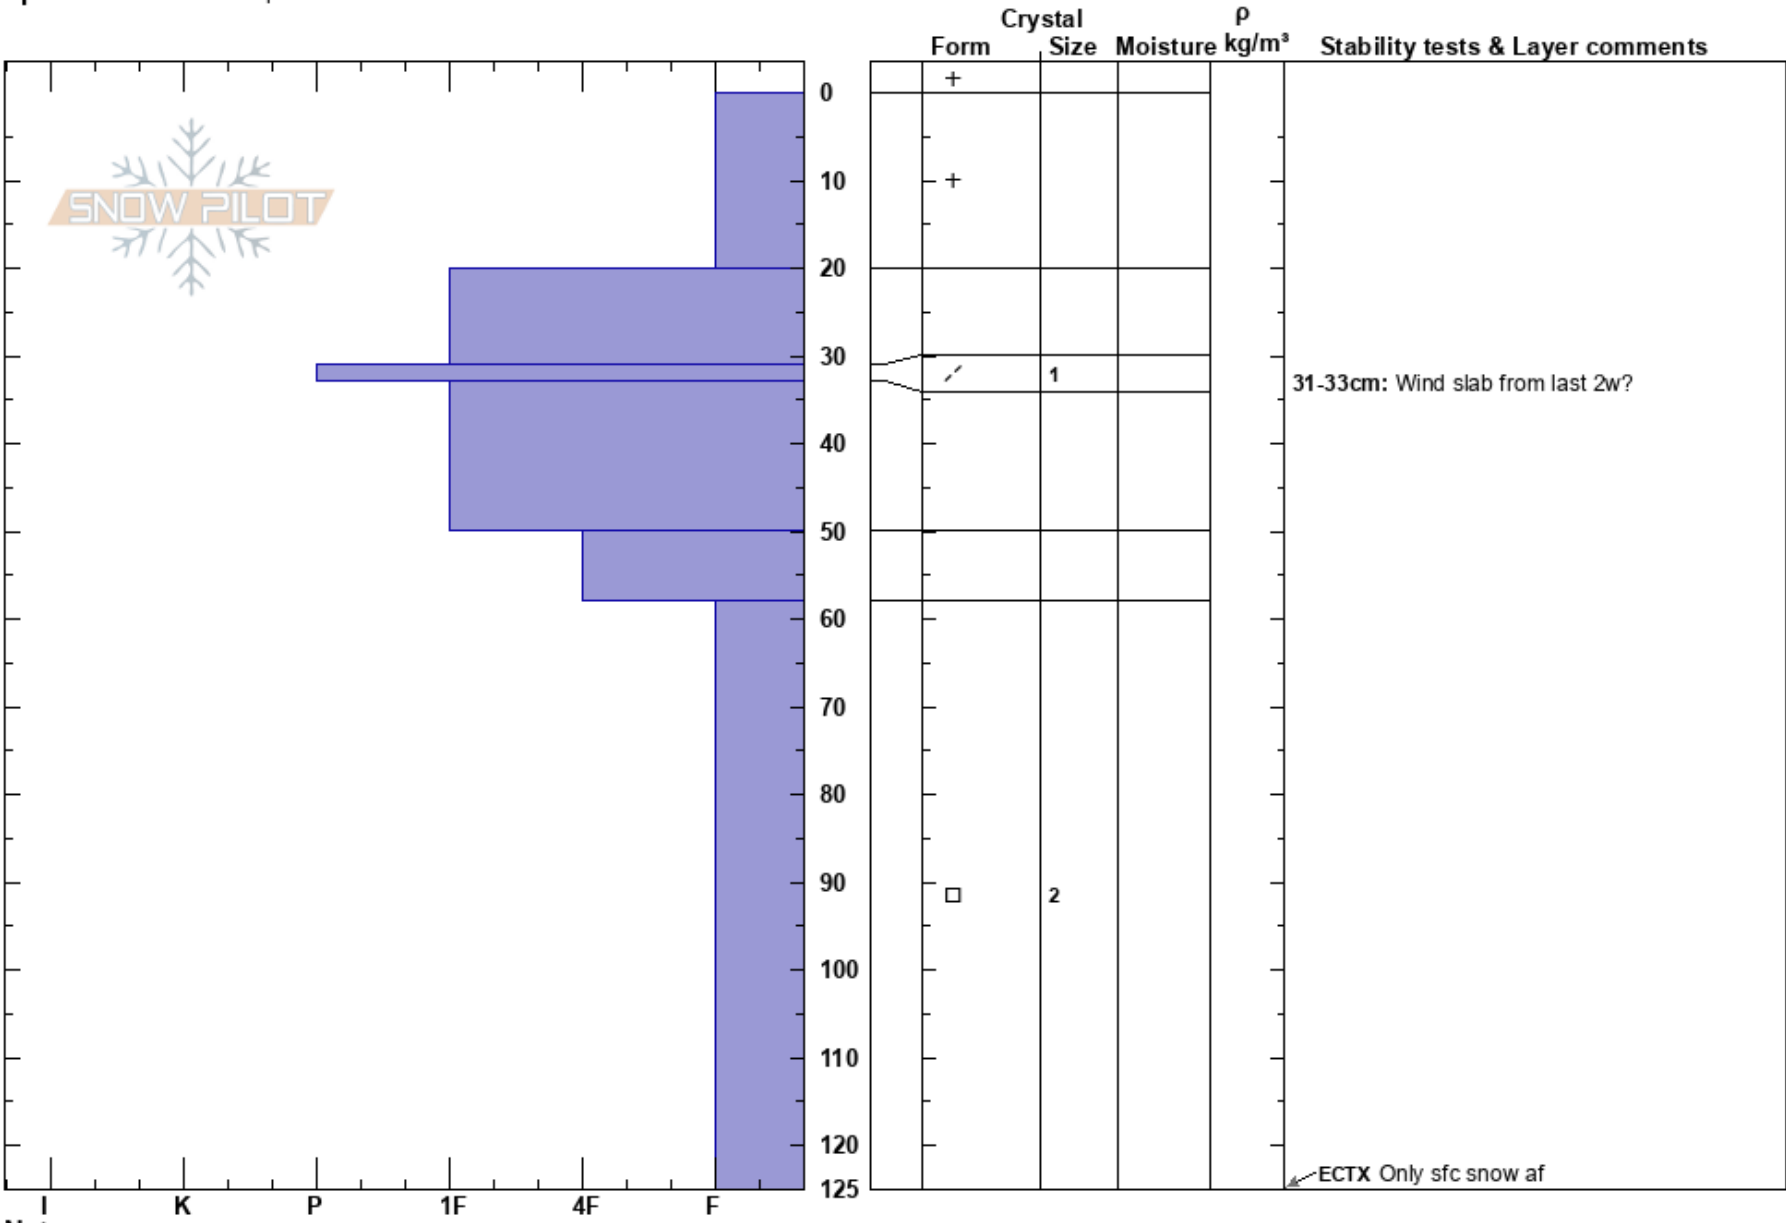

N Diamond near TL  
 Front Range  
 CO  
**Elevation:** 10995 ft  
**Aspect:** E  
**Specifics:** We skied slope

Michael Warkander  
 01/23/2021 - 3:00pm  
**Co-ord:** 40.52233N, -105.90314W  
**Slope Angle:** 10°  
**Wind Loading:** no

**Stability:** Good  
**Air Temperature:**  
**Sky Cover:** OVC  
**Precipitation:** S2  
**Wind:** Calm

**HS:** 125  
**PS:** 25  
 31-33cm: Wind slab from last 2w?  
 58-125cm: Problematic layer

ECTX Only sfc snow af