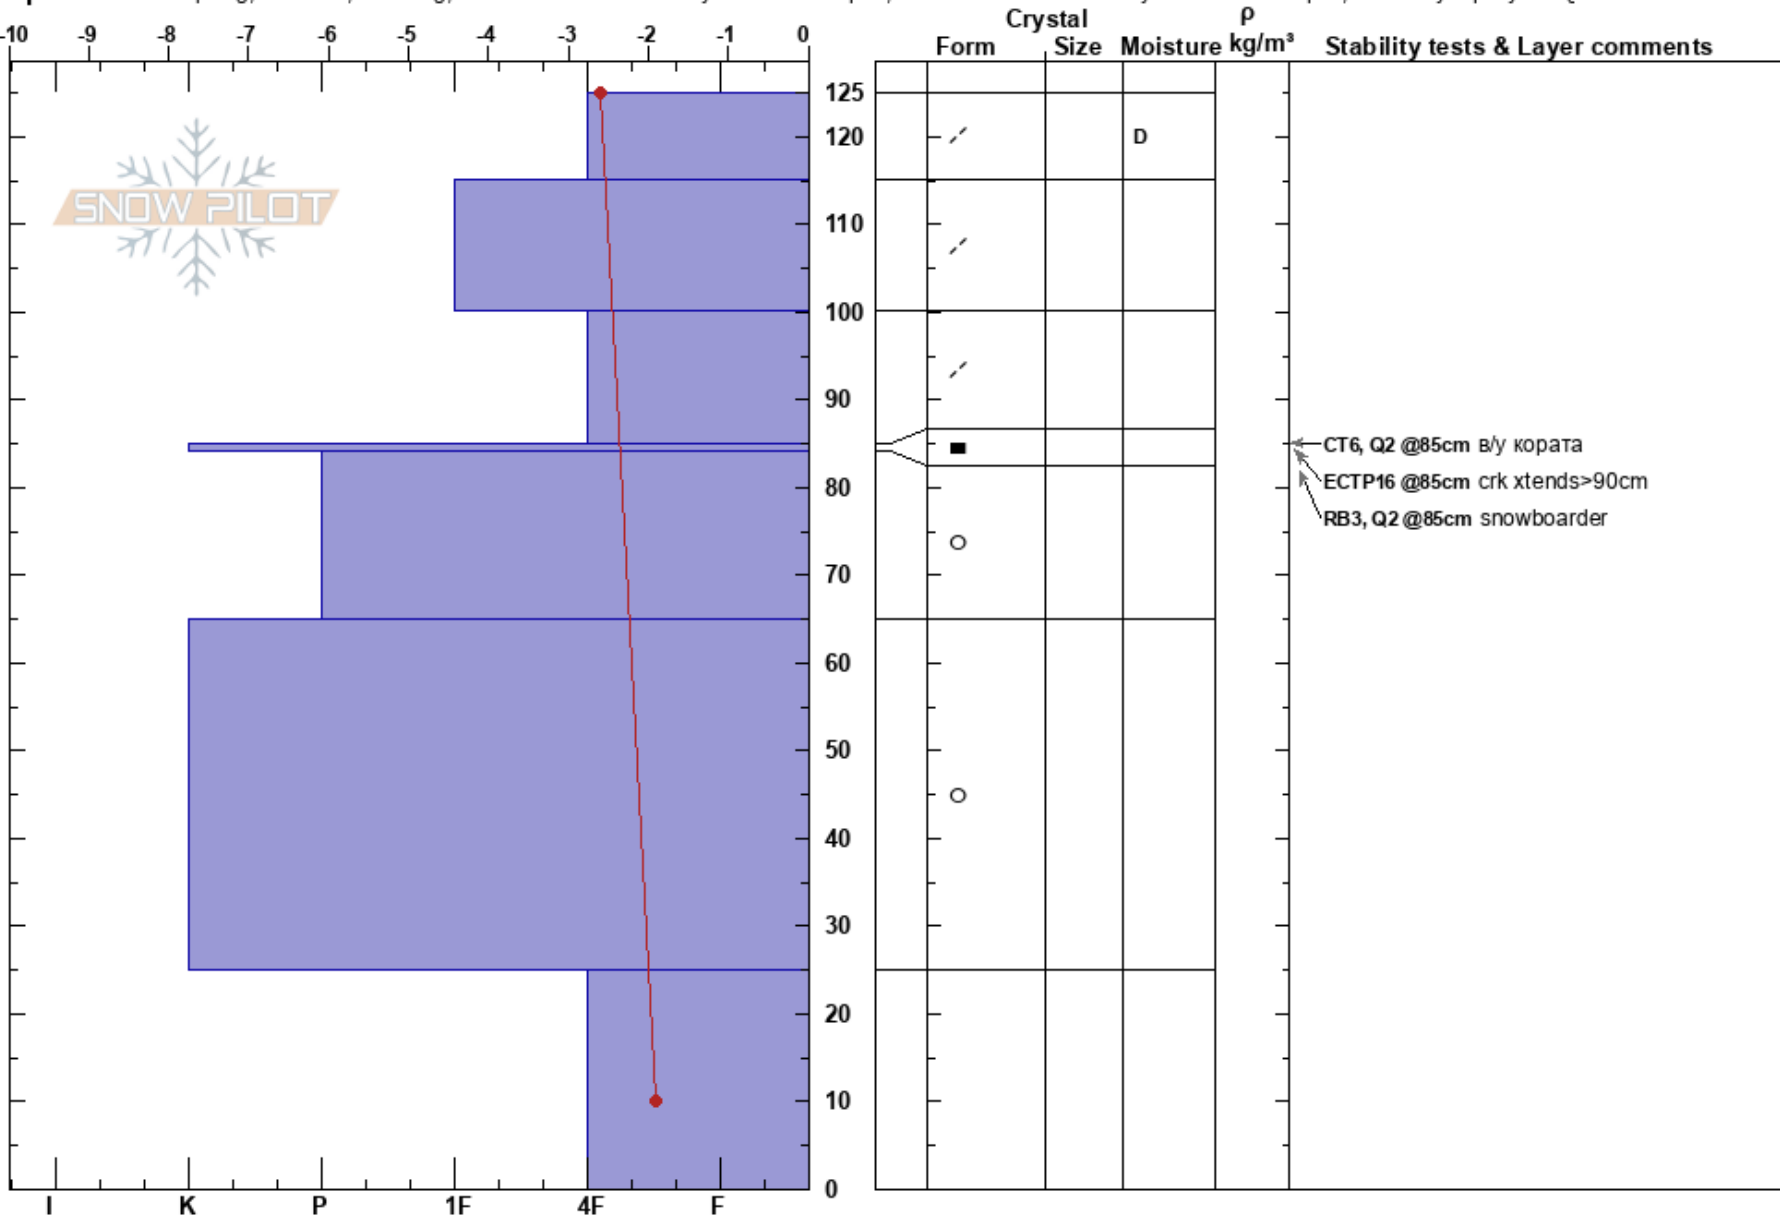

Стената-Романски
 Vitosha
 Bulgaria
 Elevation: 1913 m
 Aspect:

Dimitar Berov
 24/01/2021 - 12:00
 Co-ord: 42.57877N, 23.29075E
 Slope Angle: 28°
 Wind Loading: yes

Stability:
 Air Temperature: -2°C
 Sky Cover: SCT
 Precipitation: NO
 Wind: SW Moderate
 HS:125
 PF:5
 PS:0
 85-84cm:Problematic layer

Specifics: Collapsing, localized; Cracking; Recent avalanche activity on similar slopes; Recent avalanche activity on different slopes; Instability rapidly rising

Notes: Befsa avalanche course Level 1 practice pit