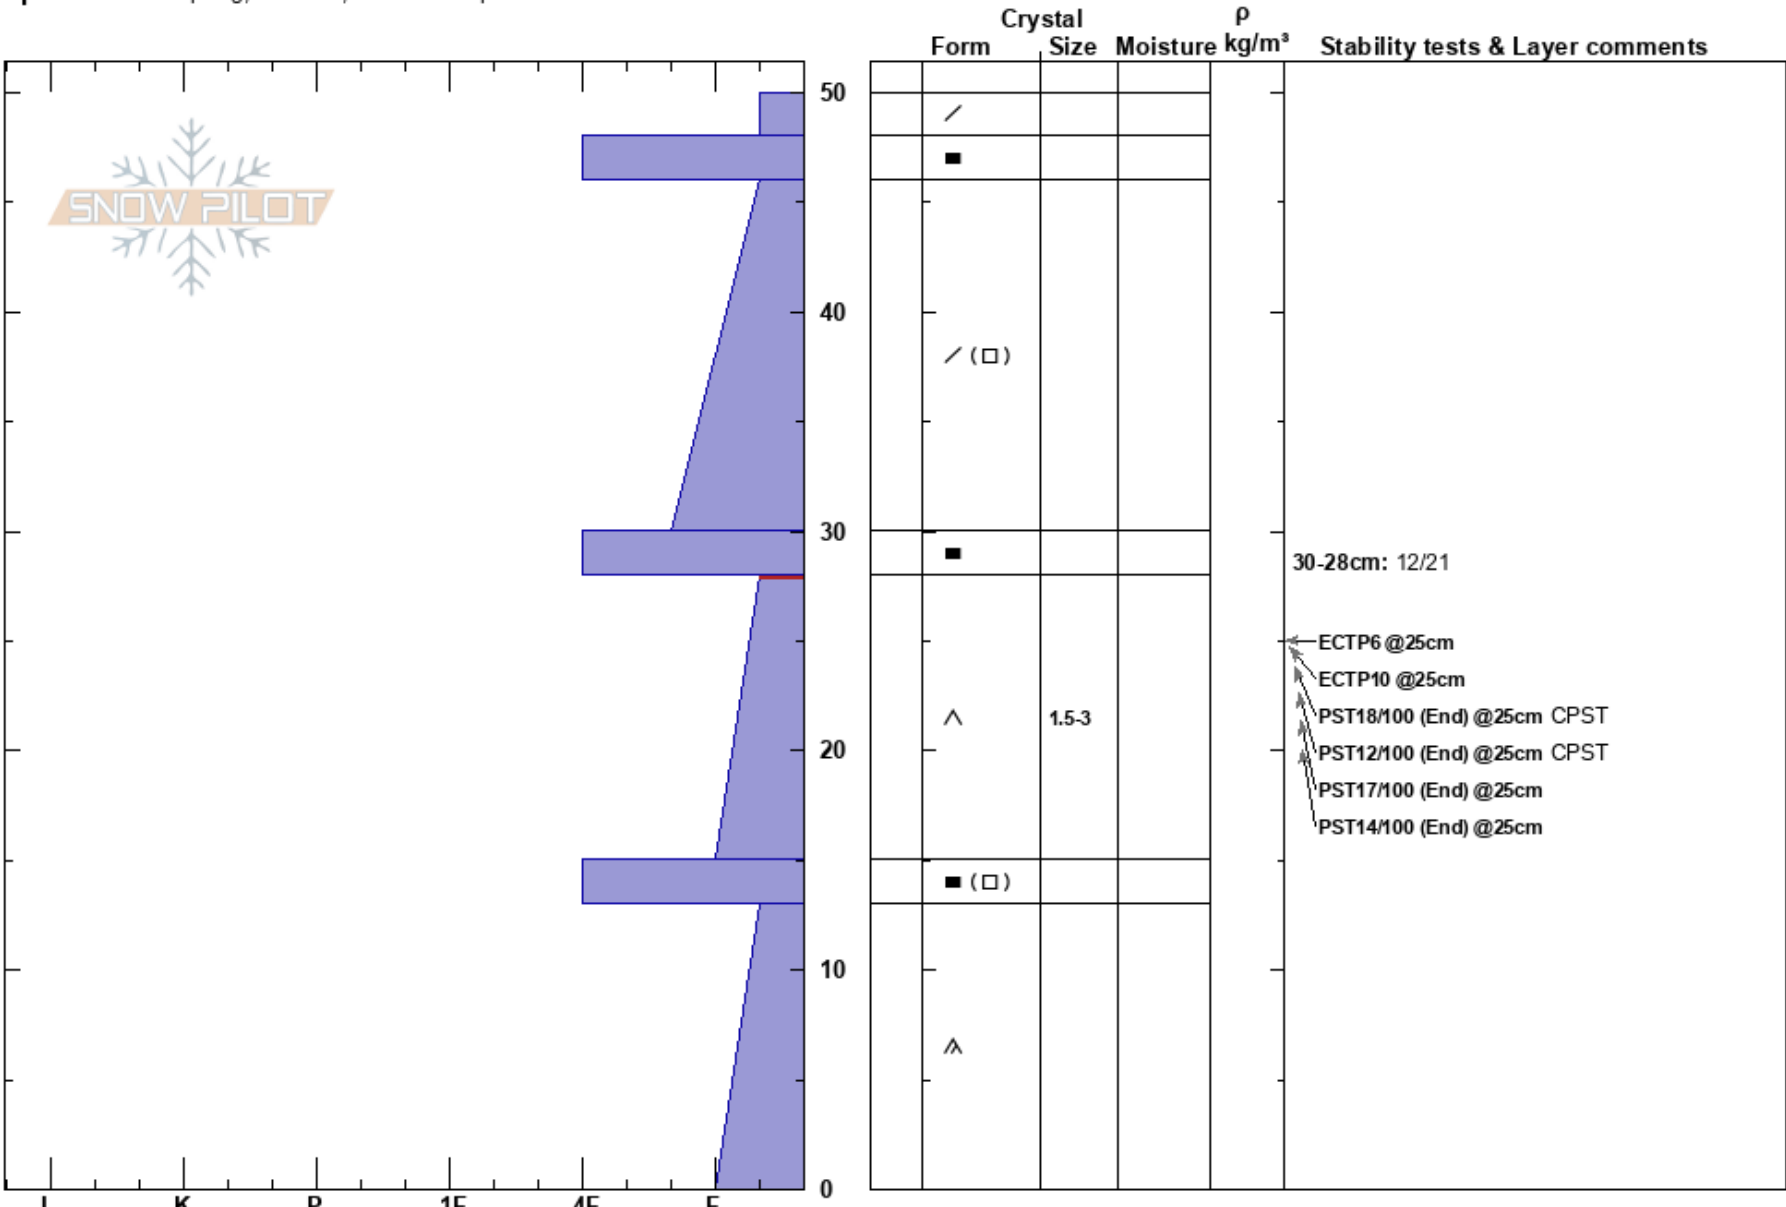

East Fork Big Wood
 Pioneer
 ID
 Elevation: 7500 ft
 Aspect: 345°
 Specifics: Collapsing, localized; We skied slope

Ben VandenBos
 01/22/2021 - 3:00pm
 Co-ord: 43.65951N, -114.16841W
 Slope Angle: 15°
 Wind Loading:

Stability: **Air Temperature:**
 Sky Cover: BKN
 Precipitation: S-1
 Wind: W Light Breeze

HS:50
PF:50
PS:45
 30-28cm: 12/21
 28-15cm: 12/11
 28-15cm: Problematic layer

Notes: