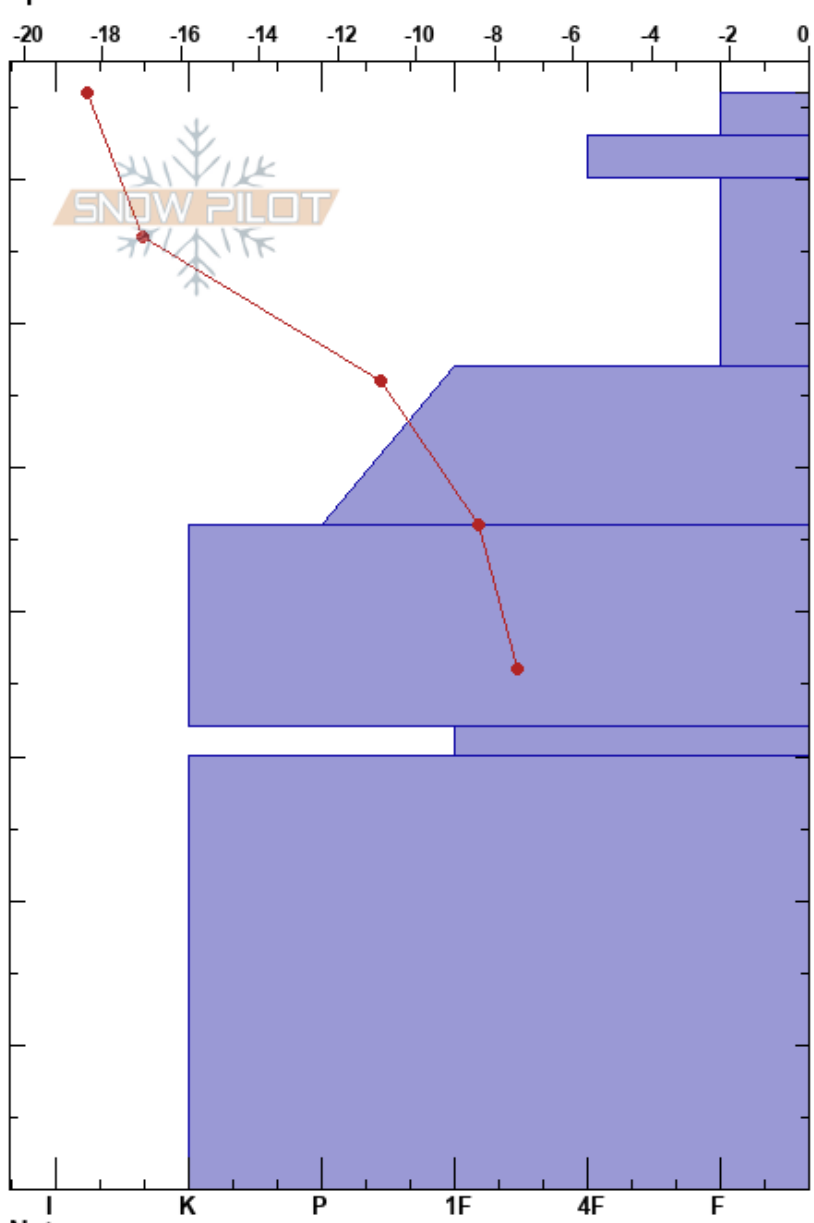

Naker V
 Abisko
 Sweden
 Elevation: 640 m
 Aspect: E
 Specifics:

Abisko Nuolja
 24/01/2021 - 10:30
 Co-ord: 68.20240N, 19.72043E
 Slope Angle: 28°
 Wind Loading: no

Stability:
 Air Temperature: -19.4°C PF:35
 Sky Cover: OVC
 Precipitation: S-1
 Wind: E Light Breeze

Layer Notes:
 73-70cm: Problematic layer

Height (cm)	Crystal		Moisture	ρ kg/m ³	Stability tests & Layer comments
	Form	Size			
76					
70	+				← ECTN1 @70cm
60					
50					
40	⊙⊙				
30	□				
20					
10	⊙⊙				
0					