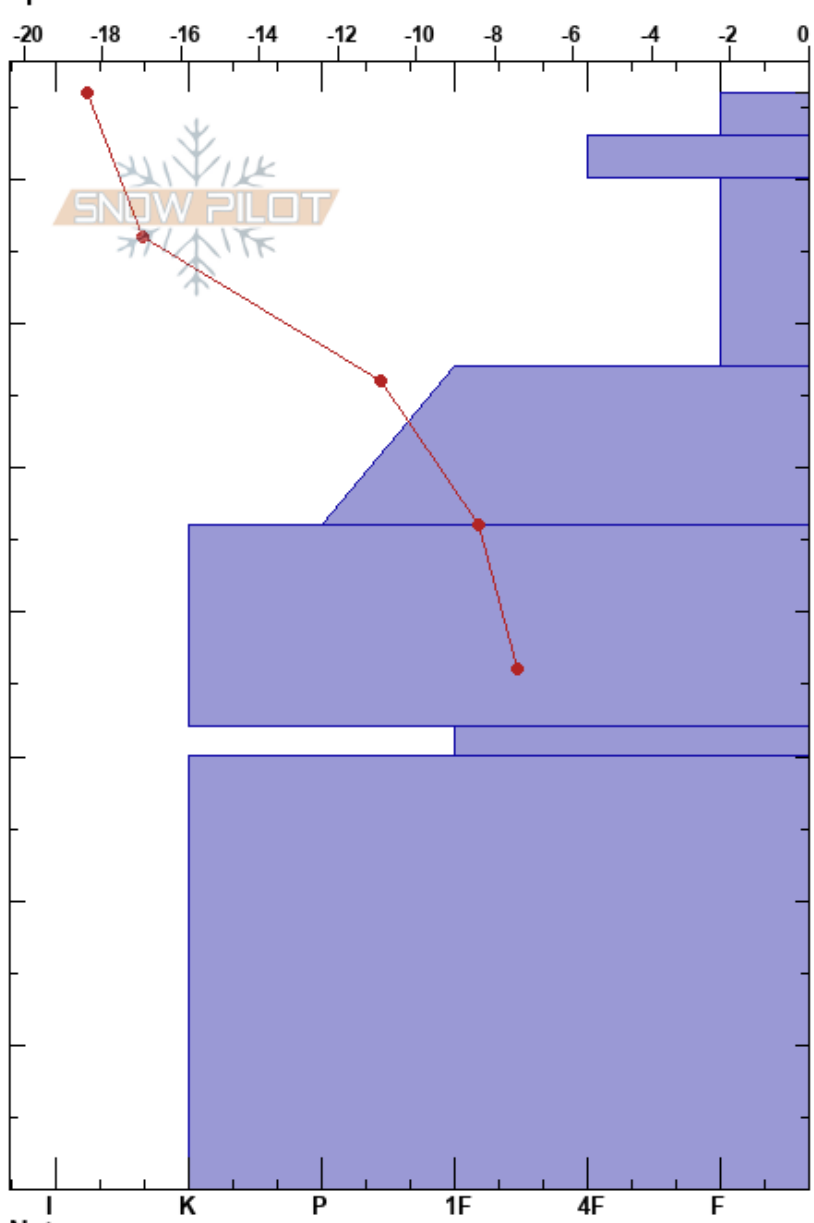

Naker V  
 Abisko  
 Sweden  
 Elevation: 640 m  
 Aspect: E  
 Specifics:

Abisko Nuolja  
 24/01/2021 - 10:30  
 Co-ord: 68.20240N, 19.72043E  
 Slope Angle: 28°  
 Wind Loading: no

Stability:  
 Air Temperature: -19.4°C PF:35  
 Sky Cover: OVC  
 Precipitation: S-1  
 Wind: E Light Breeze

Layer Notes:  
 73-70cm: Problematic layer

Height (cm)	Crystal		Moisture	$\rho$ kg/m <sup>3</sup>	Stability tests & Layer comments
	Form	Size			
76					
70	+				← ECTN1 @70cm
60					
50					
40	⊙⊙				
30	□				
20					
10	⊙⊙				
0					