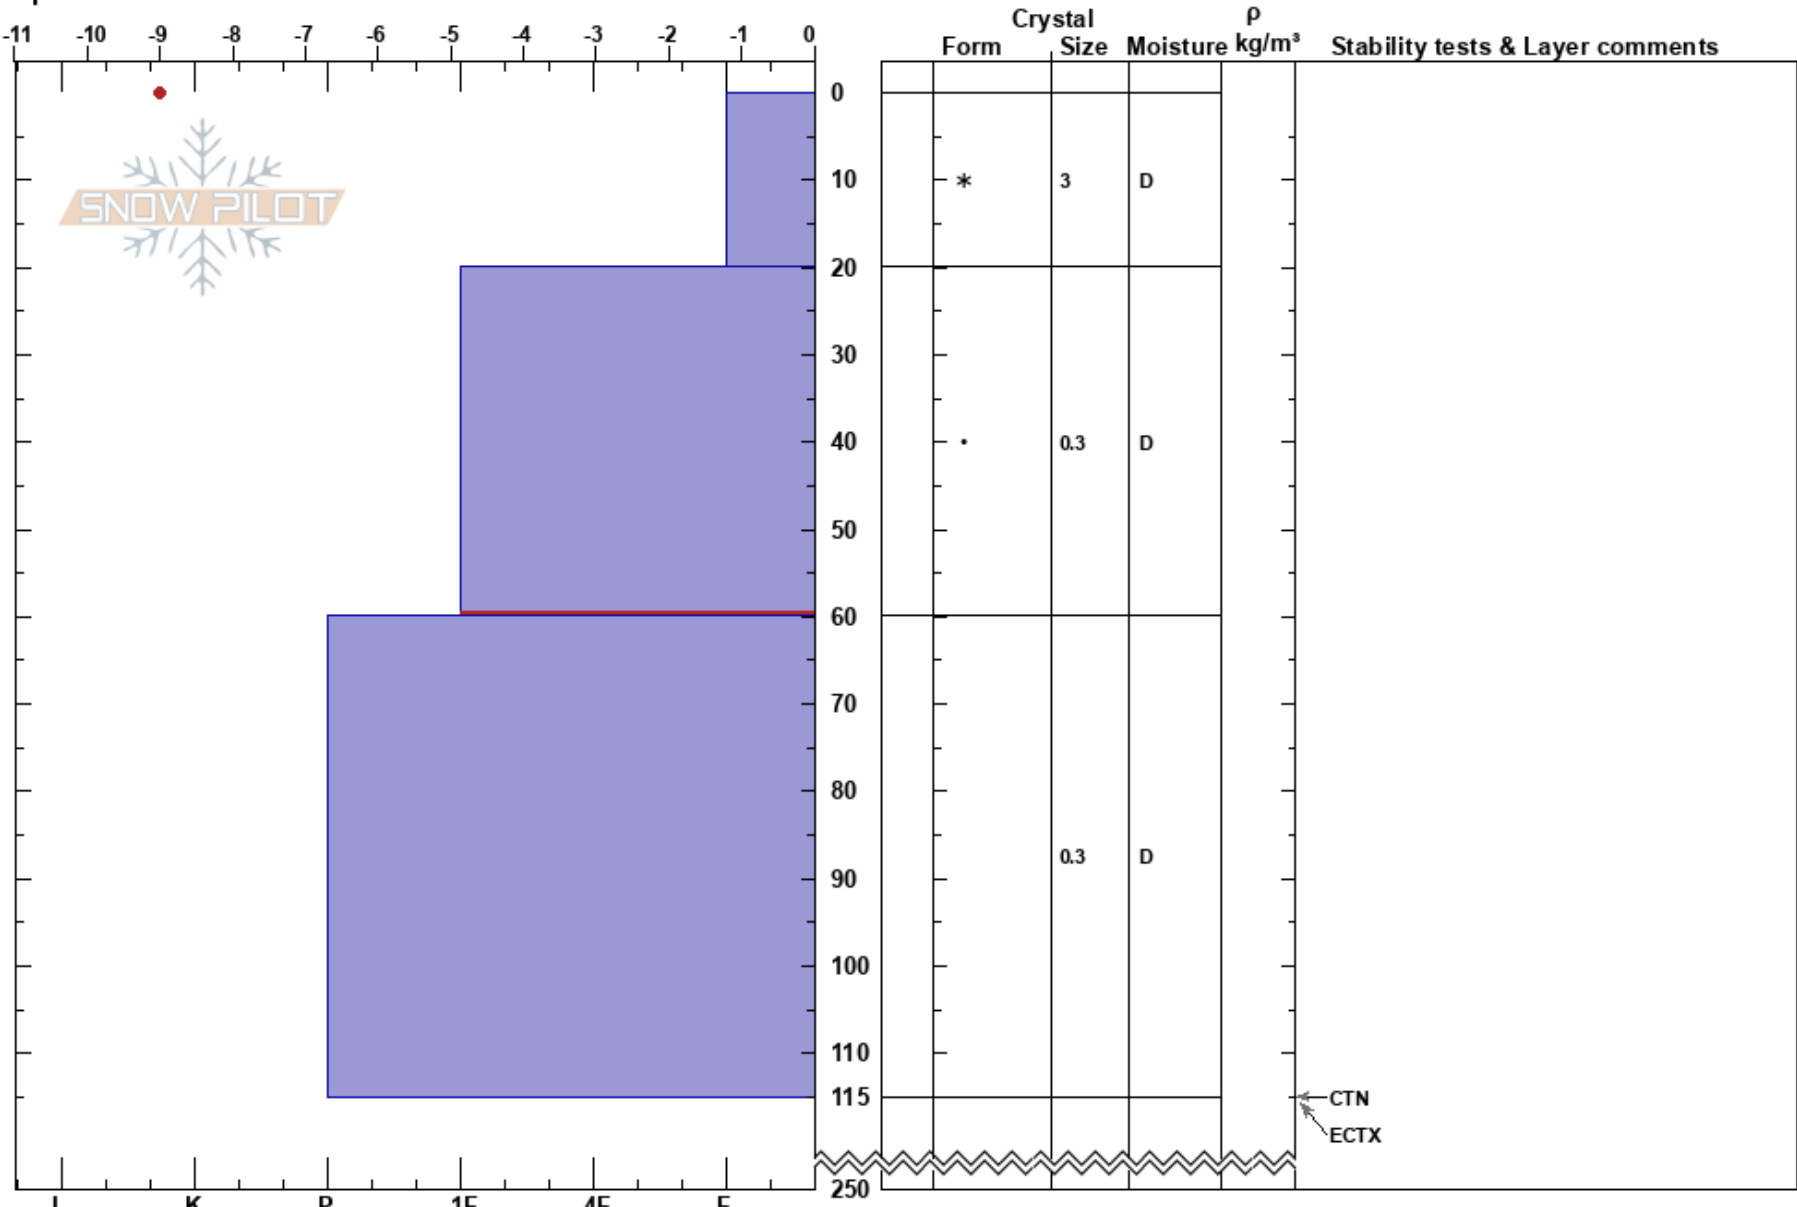

Björlings glacier
 Kebnekaise
 Sweden
Elevation: 1730 m
Aspect: NE
Specifics:

Per-Olov Wikberg
 25/04/2017 - 12:30
Co-ord:
Slope Angle: 22°
Wind Loading: no

Stability:
Air Temperature: -9°C
Sky Cover: CLR
Precipitation: NO
Wind: SE Calm

HS:250
PF:15 20-60cm:Problematic layer

Notes: