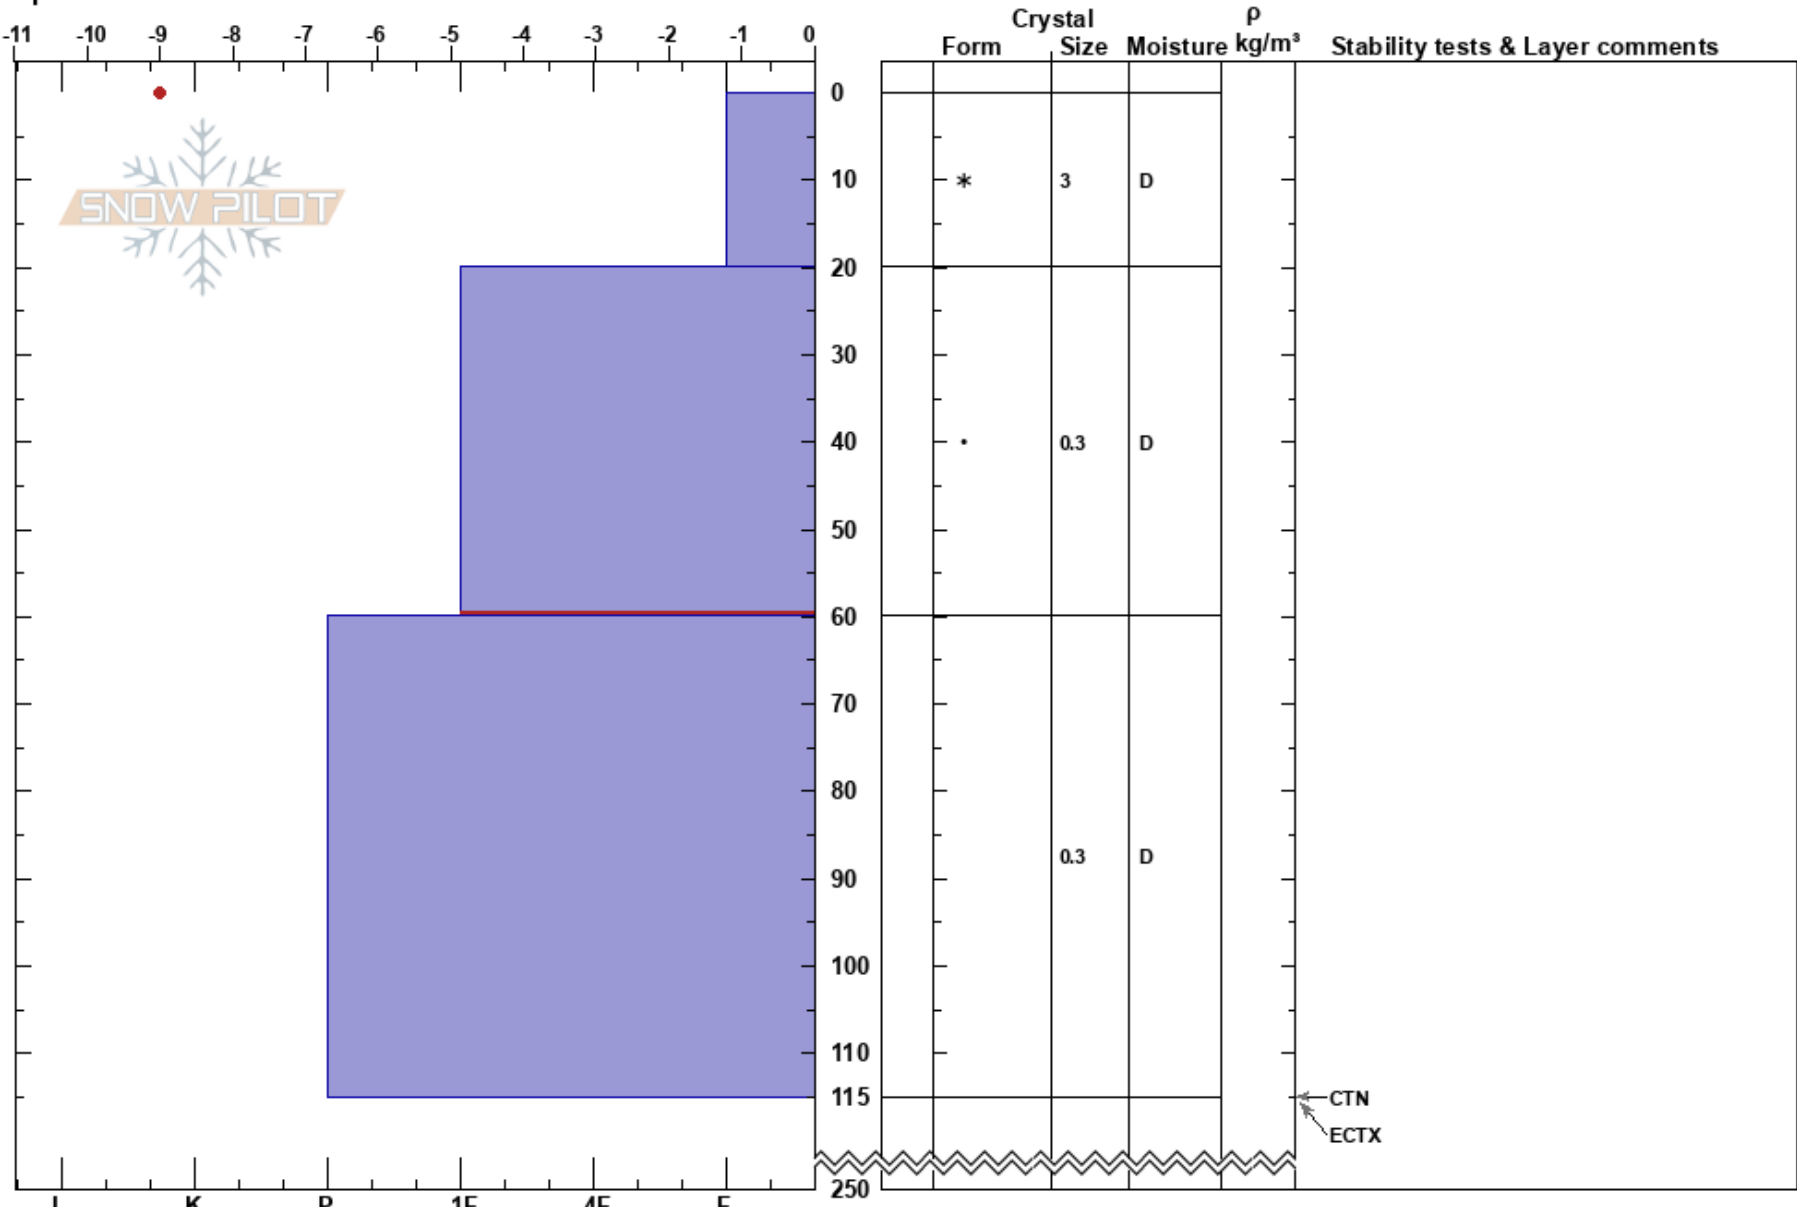

Björlings glacier
 Kebnekaise
 Sweden
 Elevation: 1730 m
 Aspect: NE
 Specifics:

Per-Olov Wikberg
 25/04/2017 - 12:30
 Co-ord:
 Slope Angle: 22°
 Wind Loading: no

Stability:
 Air Temperature: -9°C
 Sky Cover: CLR
 Precipitation: NO
 Wind: SE Calm

HS:250
 PF:15
 20-60cm: Problematic layer

Notes: