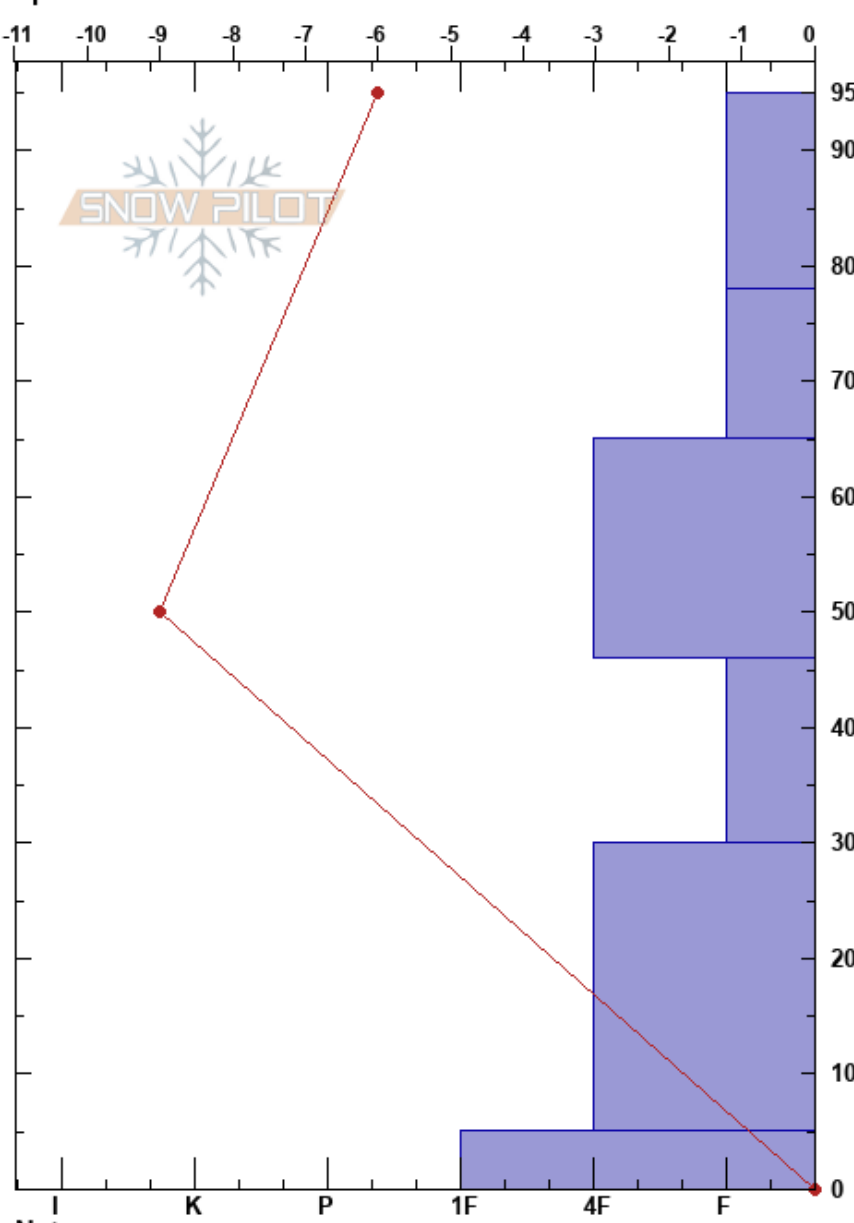

Ali/Mike  
 Maroon Bells Wilderness  
 CO  
 Elevation: 11351 ft  
 Aspect: NW  
 Specifics:

Mike Poletto  
 01/23/2021 - 1:00pm  
 Co-ord: 39.02611N, -106.78475W  
 Slope Angle: 15°  
 Wind Loading: no

Stability:  
 Air Temperature: -6°C  
 Sky Cover: BKN  
 Precipitation: S-1  
 Wind: S Light Breeze

HS:95  
 PF:75  
 PS:30  
 Layer Notes:  
 65-46cm: Problematic layer  
 5-0cm: Chained

Form	Crystal		Moisture	$\rho$ kg/m <sup>3</sup>	Stability tests & Layer comments
	Size				
+	2		D		
□	1		D		
□	1		D		← CT22, SC @65cm ← ECTP30 @65cm Actual was 34BIG
•	2		D		← CT14, SC @46cm
□	1		D		← PST40/100 (Arr) @30cm
^	3		D		5-0cm: Chained