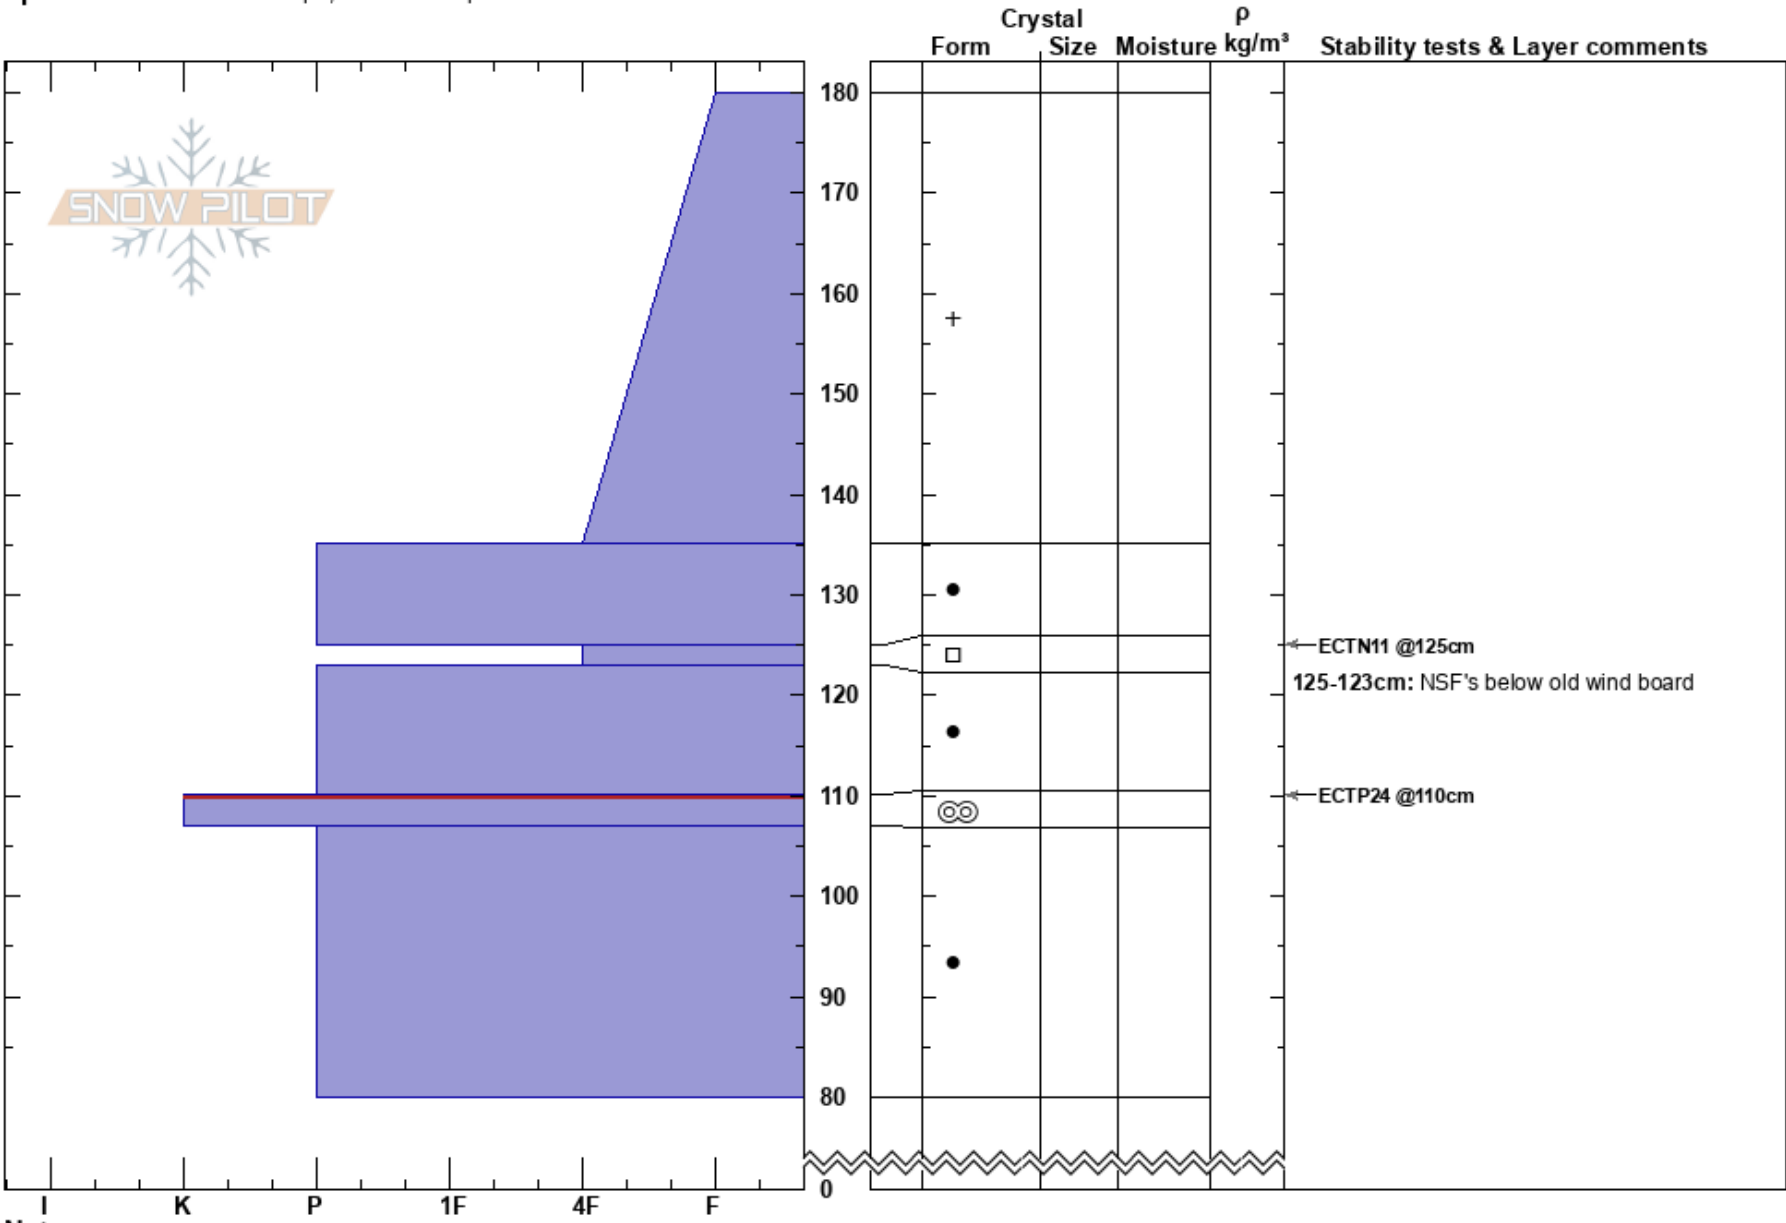

Albright
 Teton Range
 WY
 Elevation: 10031 ft
 Aspect: S
 Specifics: Ski tracks on slope; We skied slope

Jeff Dobronyi
 01/23/2021 - 1:00pm
 Co-ord: 43.67054N, -110.80964W
 Slope Angle: 30°
 Wind Loading:

Stability:
 Air Temperature:
 Sky Cover: SCT
 Precipitation: NO
 Wind: Light Breeze

HS:180
 Layer Notes:
 125-123cm: NSF's below old wind board
 110-107cm: Problematic layer

Notes: