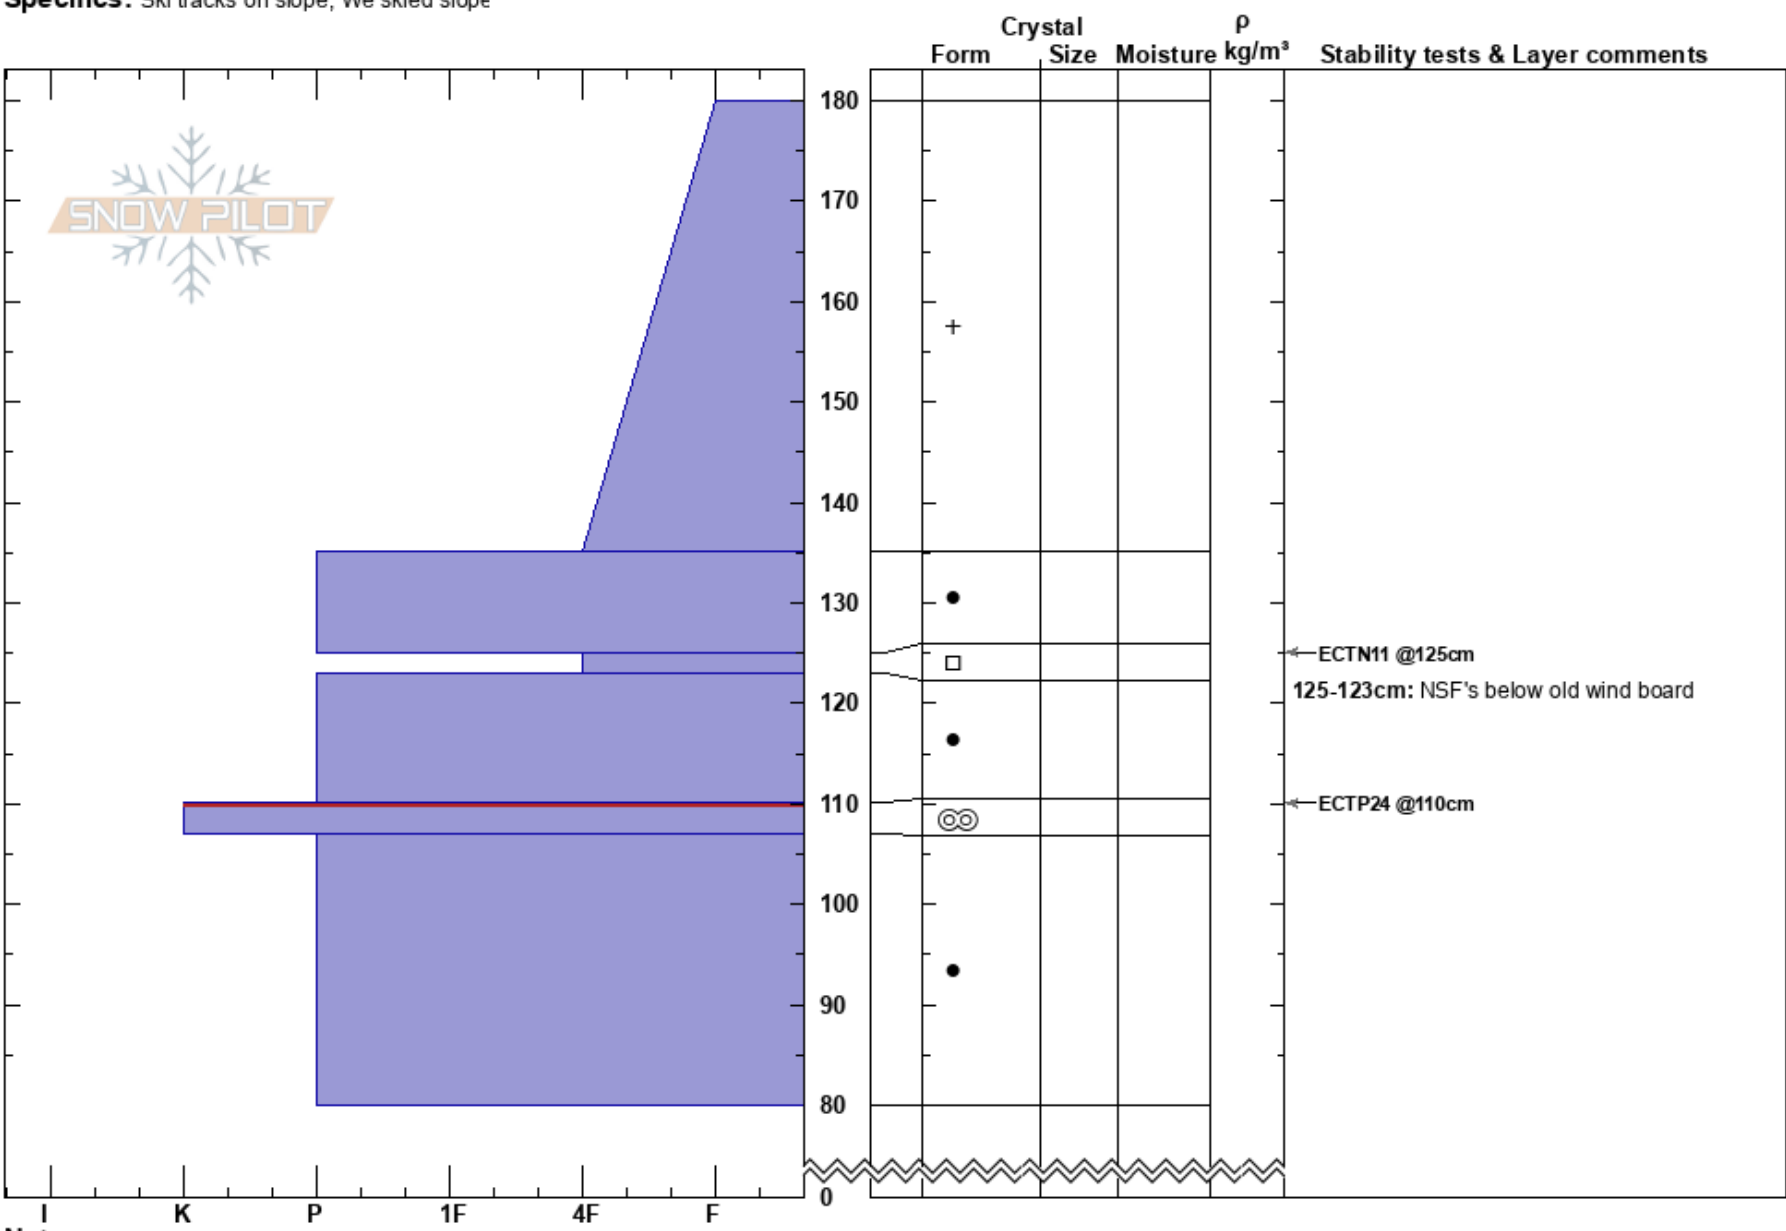

Albright
 Teton Range
 WY
 Elevation: 10031 ft
 Aspect: S
 Specifics: Ski tracks on slope; We skied slope

Jeff Dobronyi
 01/23/2021 - 1:00pm
 Co-ord: 43.67054N, -110.80964W
 Slope Angle: 30°
 Wind Loading:

Stability:
 Air Temperature:
 Sky Cover: SCT
 Precipitation: NO
 Wind: Light Breeze

HS:180
 Layer Notes:
 125-123cm: NSF's below old wind board
 110-107cm: Problematic layer

Notes: