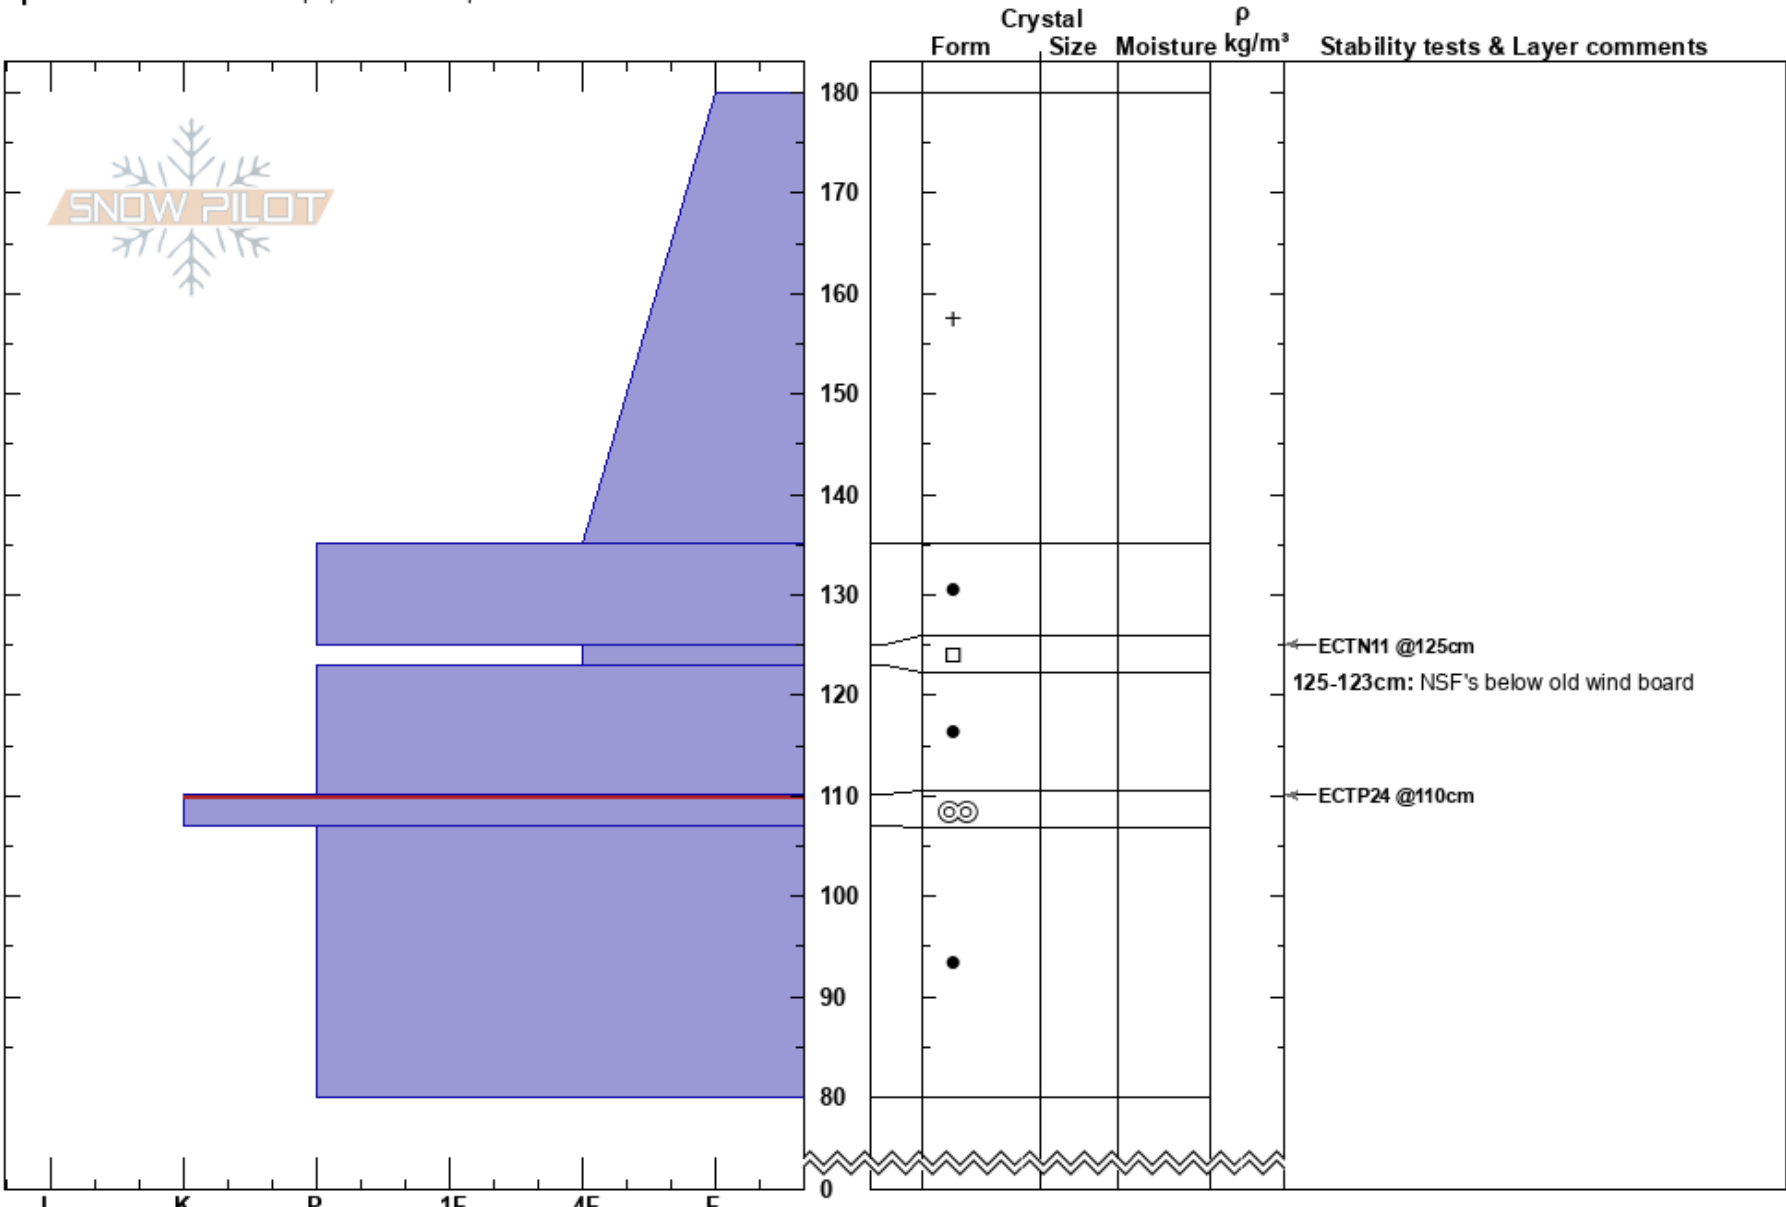

Albright  
Teton Range  
WY  
Elevation: 10031 ft  
Aspect: S  
**Specifics:** Ski tracks on slope; We skied slope

Jeff Dobronyi  
01/23/2021 - 1:00pm  
**Co-ord:** 43.67054N, -110.80964W  
**Slope Angle:** 30°  
**Wind Loading:**

**Stability:**  
**Air Temperature:**  
**Sky Cover:** SCT  
**Precipitation:** NO  
**Wind:** Light Breeze

**HS:** 180  
**Layer Notes:**  
125-123cm: NSF's below old wind board  
110-107cm: Problematic layer