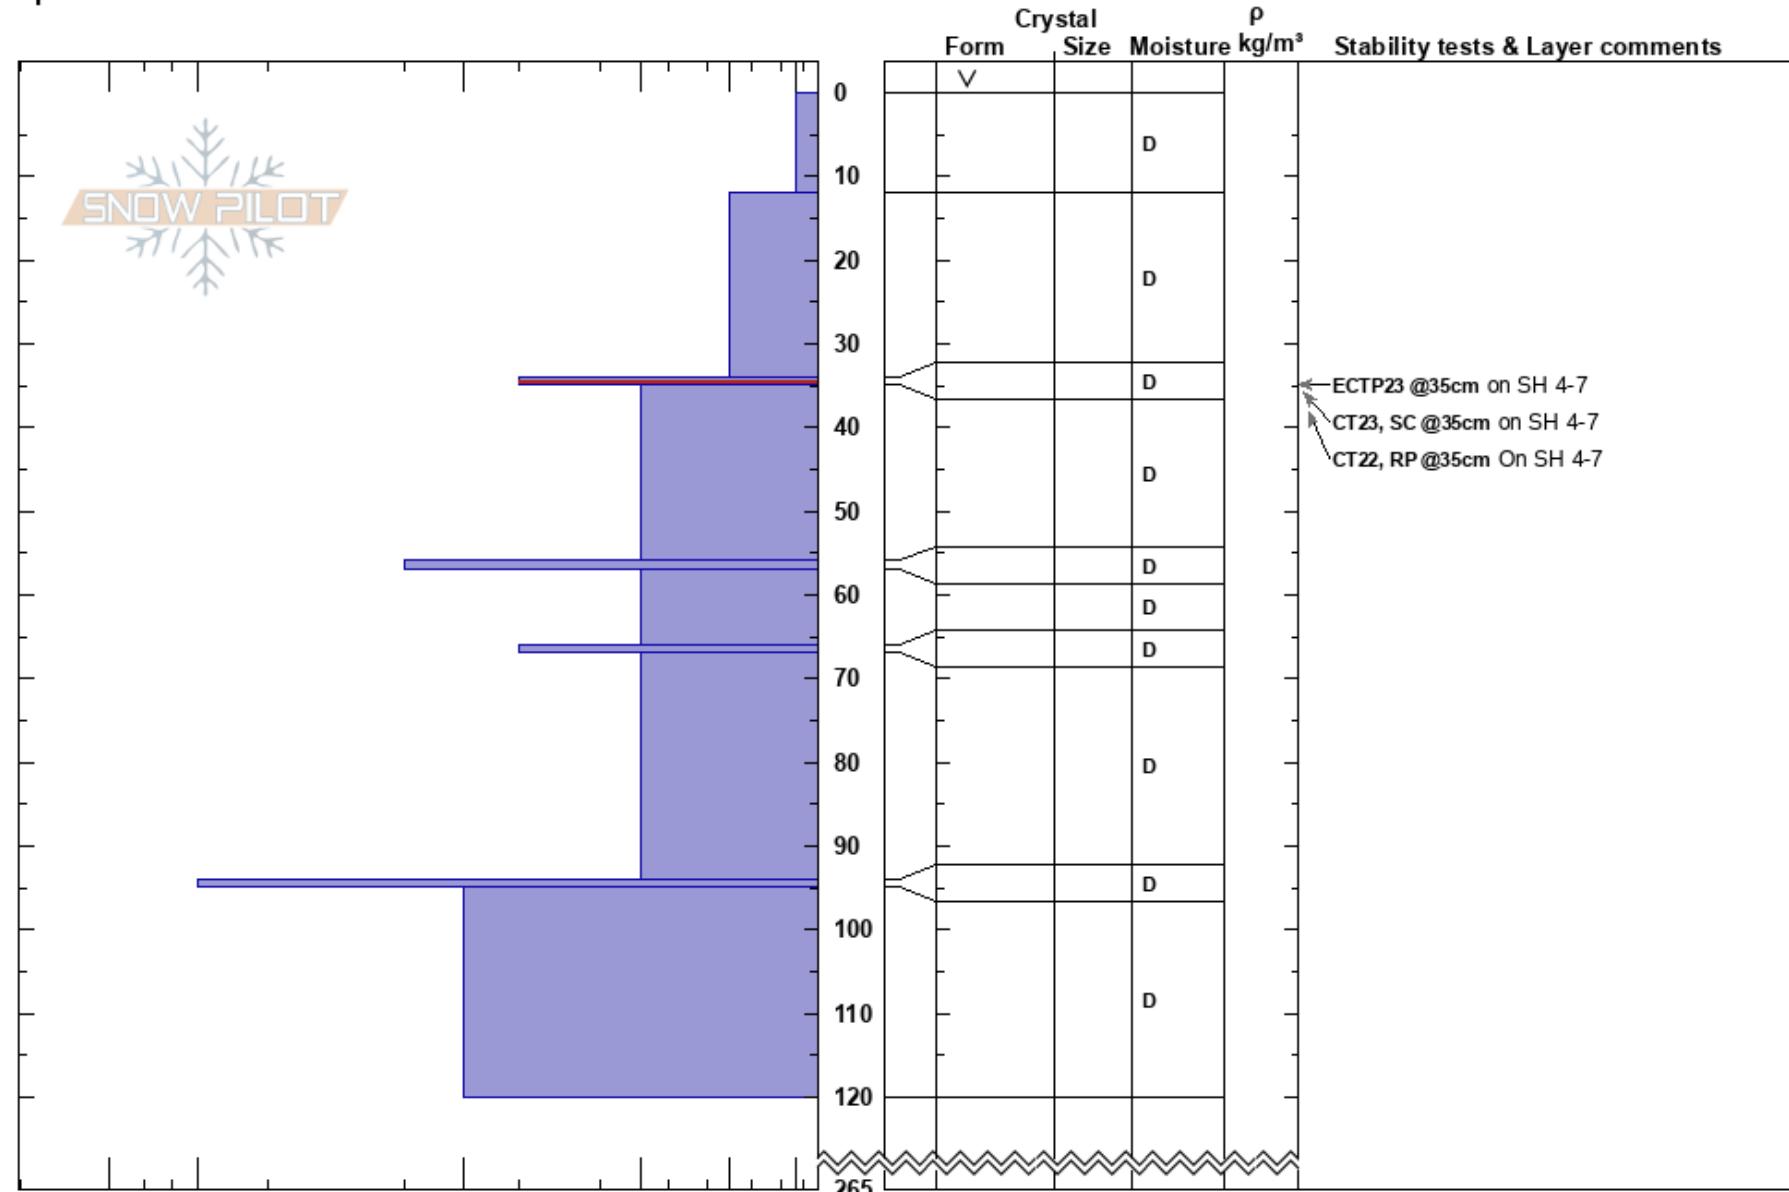

Tsuius trees
 Monashee
 BC
Elevation: 1985 m
Aspect: NW
Specifics:

Monashee Powder
 23/01/2021 - 14:32
Co-ord:
Slope Angle: 34°
Wind Loading:

Stability: **HS:**265 **Layer Notes:**
Air Temperature: -9.4°C **PF:**30 34-35cm:Problematic layer
Sky Cover: CLR
Precipitation: NO
Wind: Calm