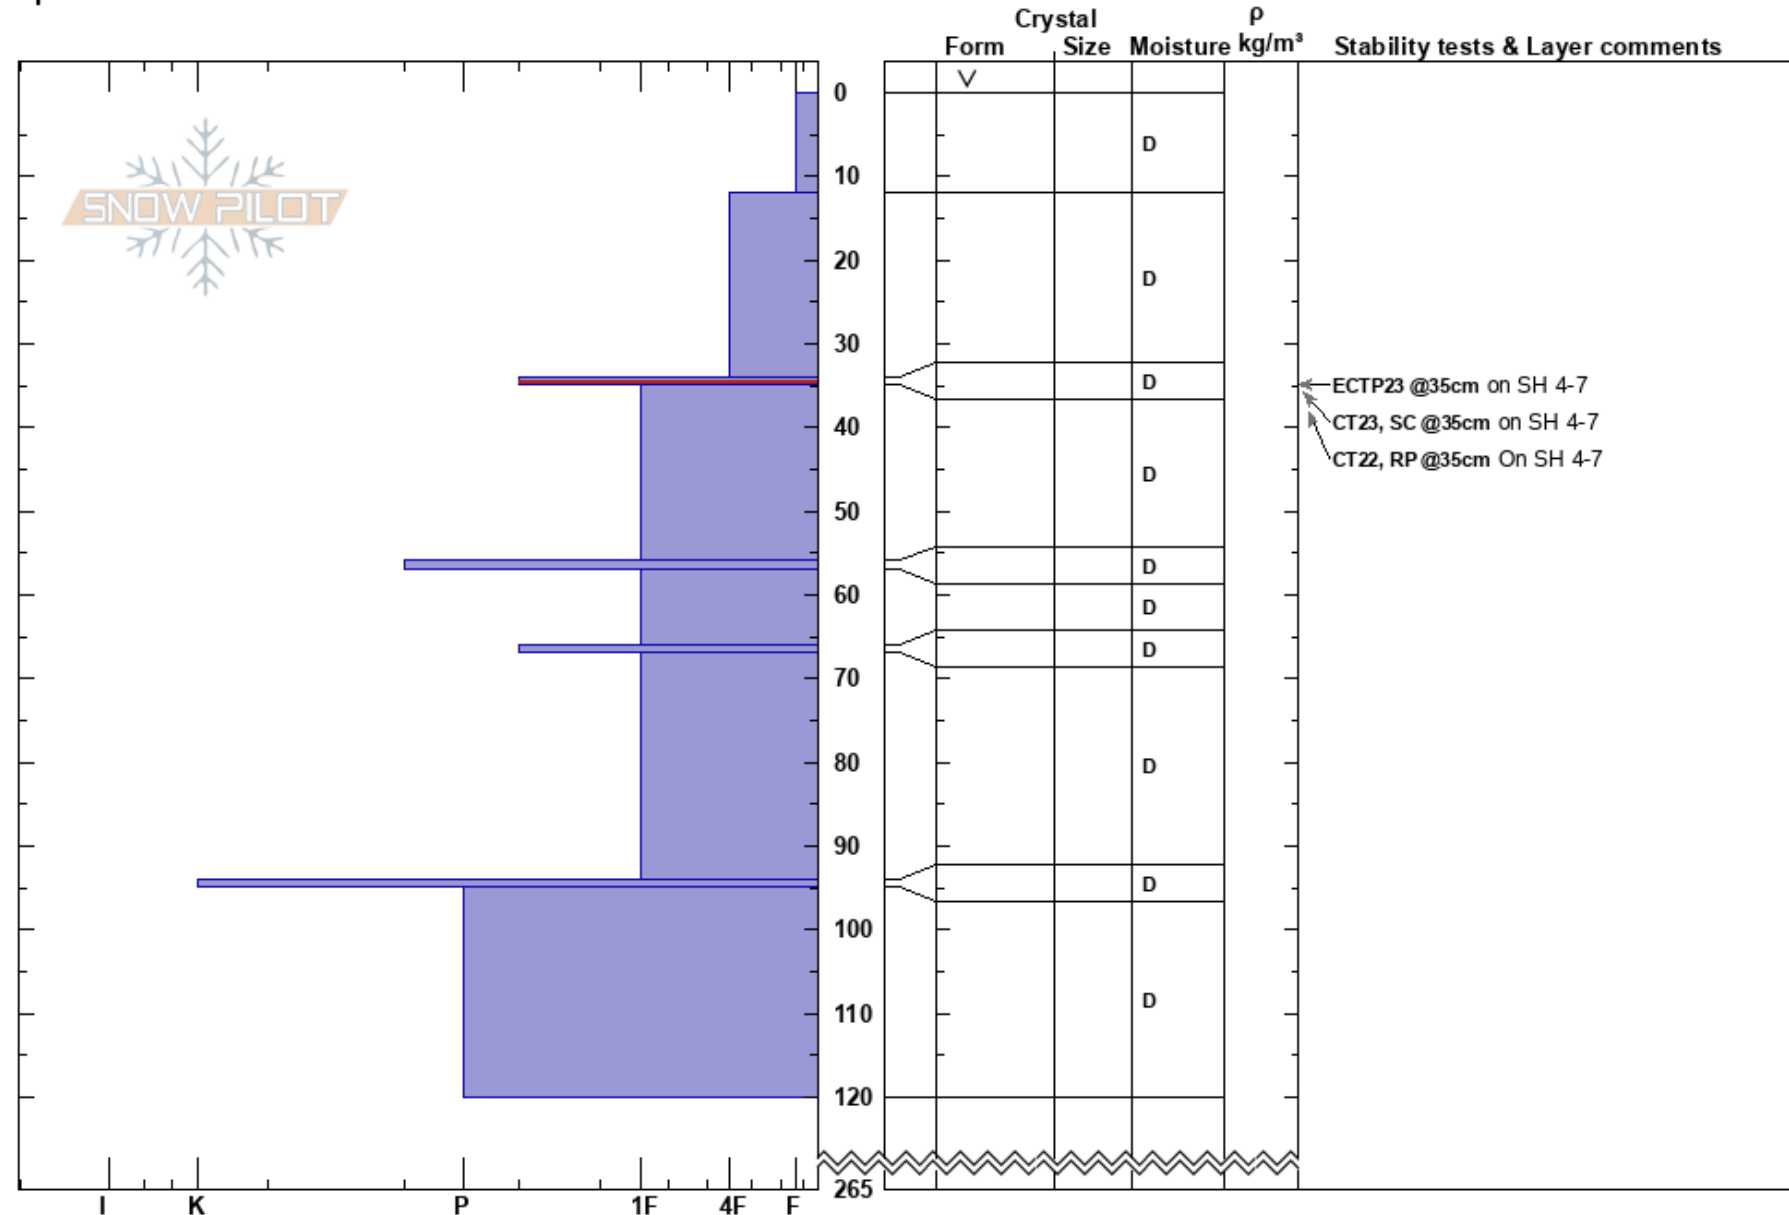

Tsuius trees
 Monashee
 BC
 Elevation: 1985 m
 Aspect: NW
 Specifics:

Monashee Powder
 23/01/2021 - 14:32
 Co-ord:
 Slope Angle: 34°
 Wind Loading:

Stability: **HS:265**
 Air Temperature: -9.4°C PF:30 34-35cm: Problematic layer
 Sky Cover: CLR
 Precipitation: NO
 Wind: Calm